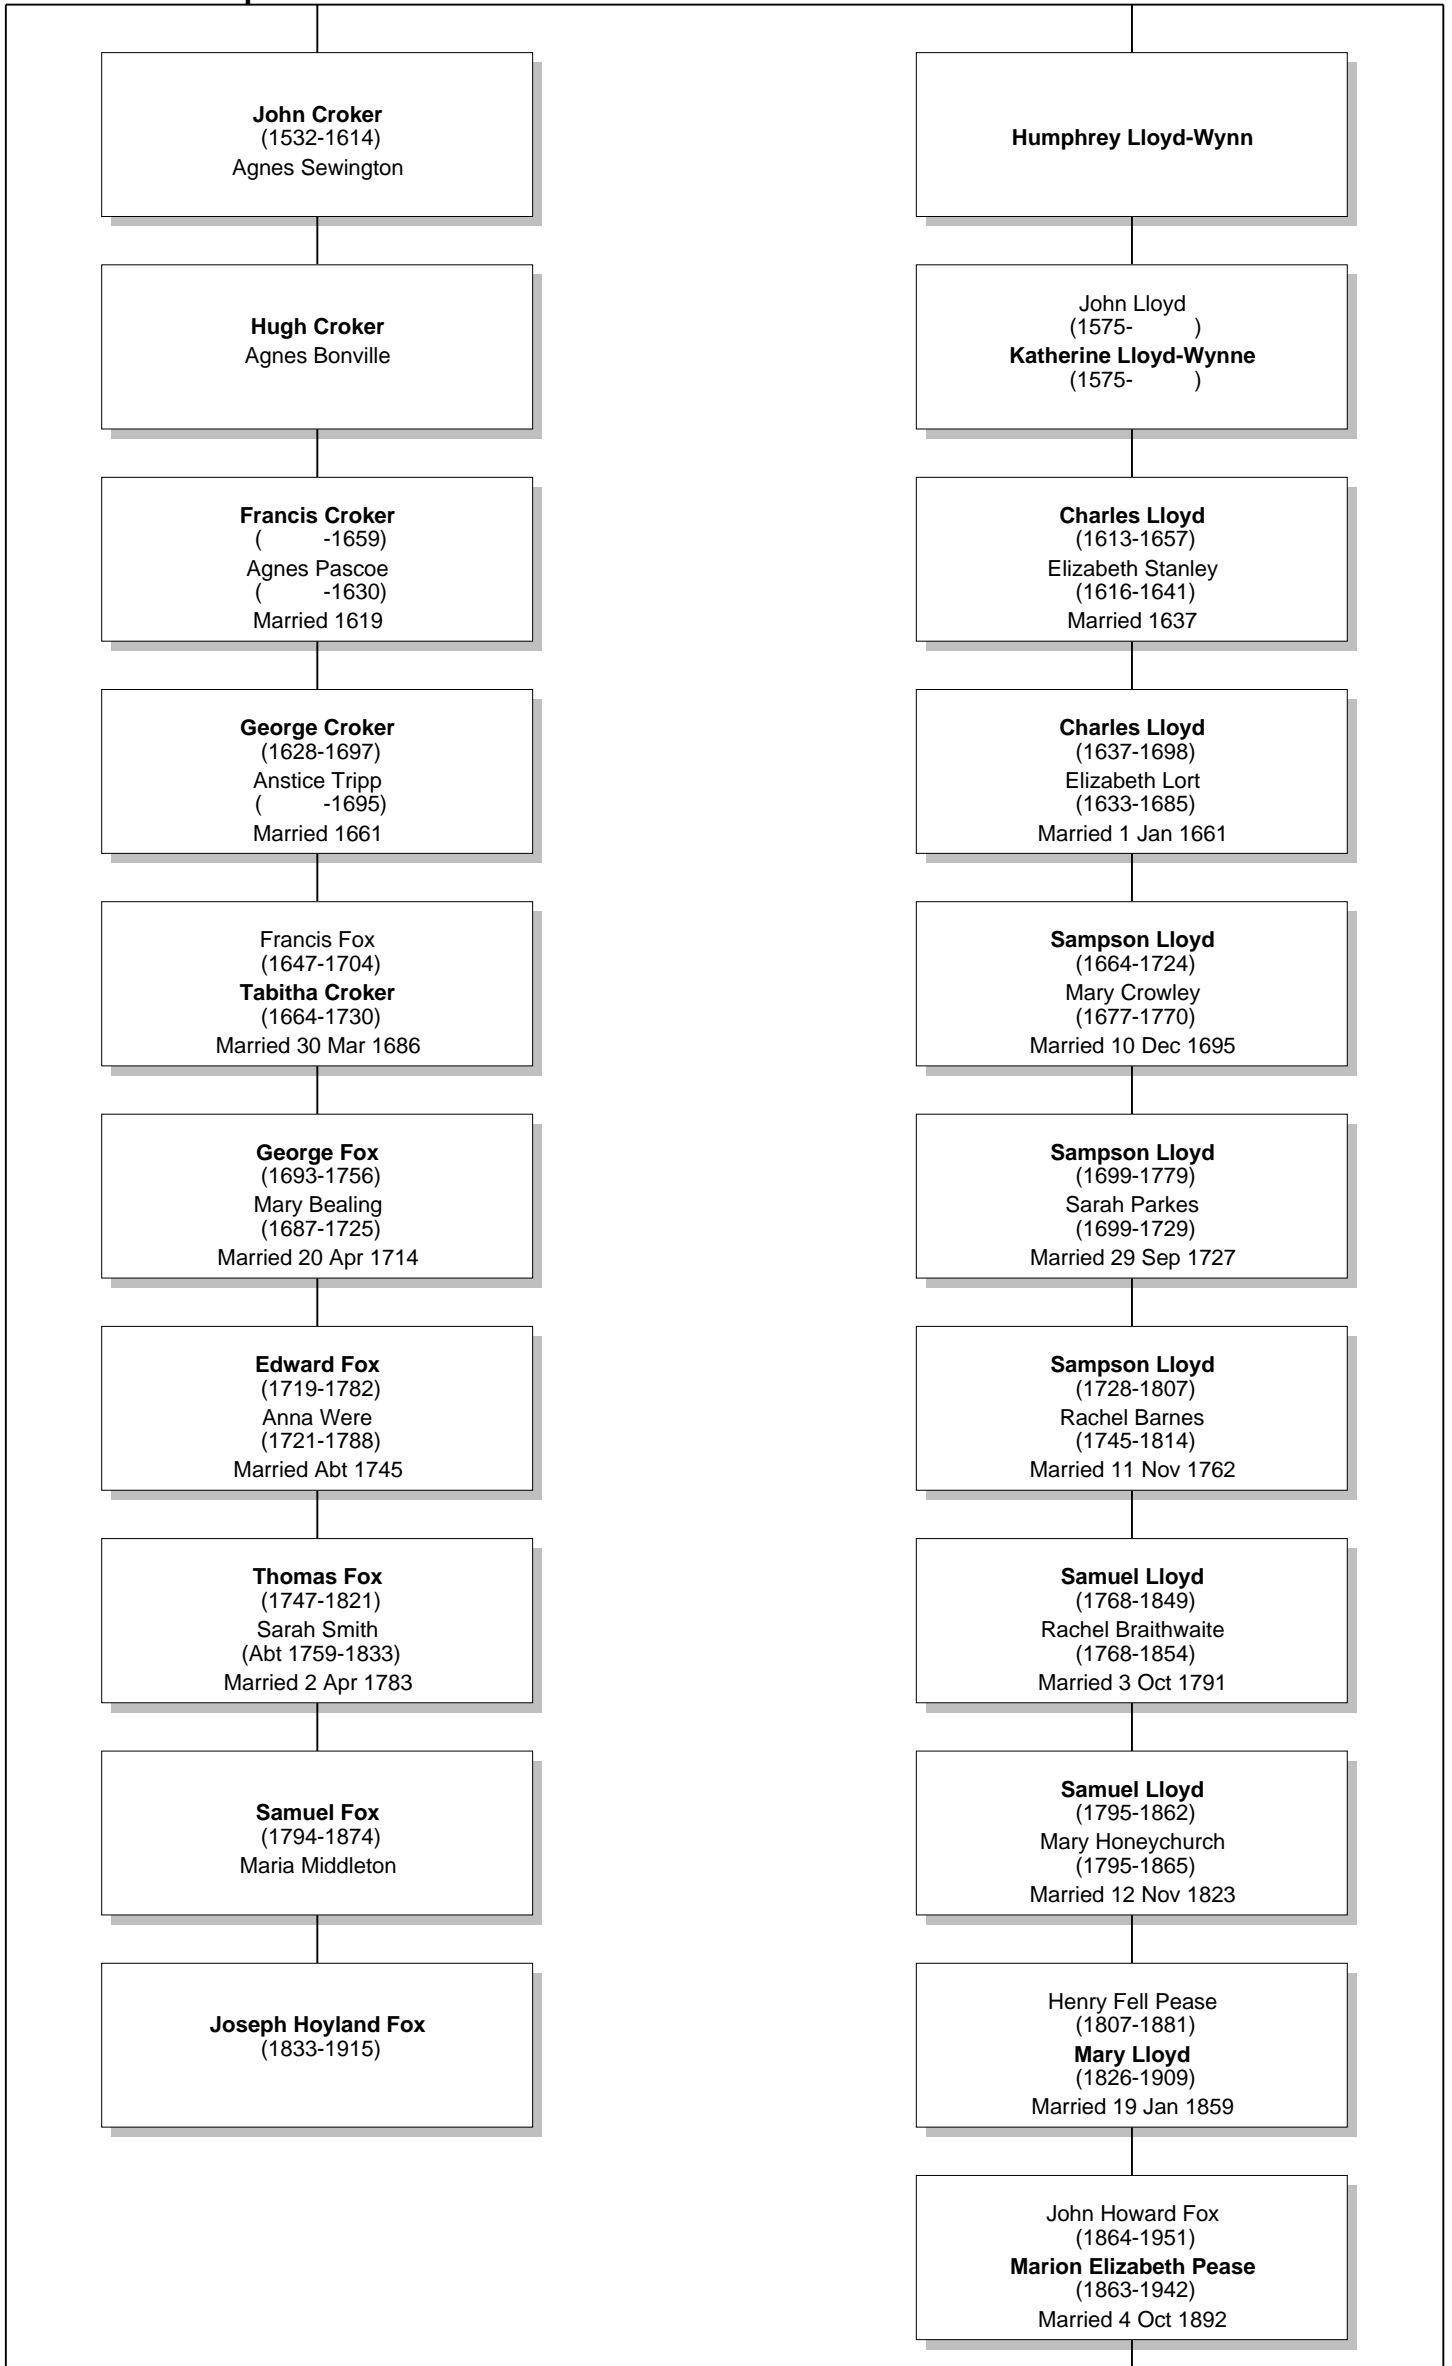

# Relationship Chart

Lloyd Howard Fox is the 1st cousin twice removed \* of Joseph Hoyland Fox

# Relationship Chart

Lloyd Howard Fox is the Half-18th cousin twice removed \* of Joseph Hoyland Fox

# Relationship Chart

# Relationship Chart

**Lloyd Howard Fox**  
(1893-1991)