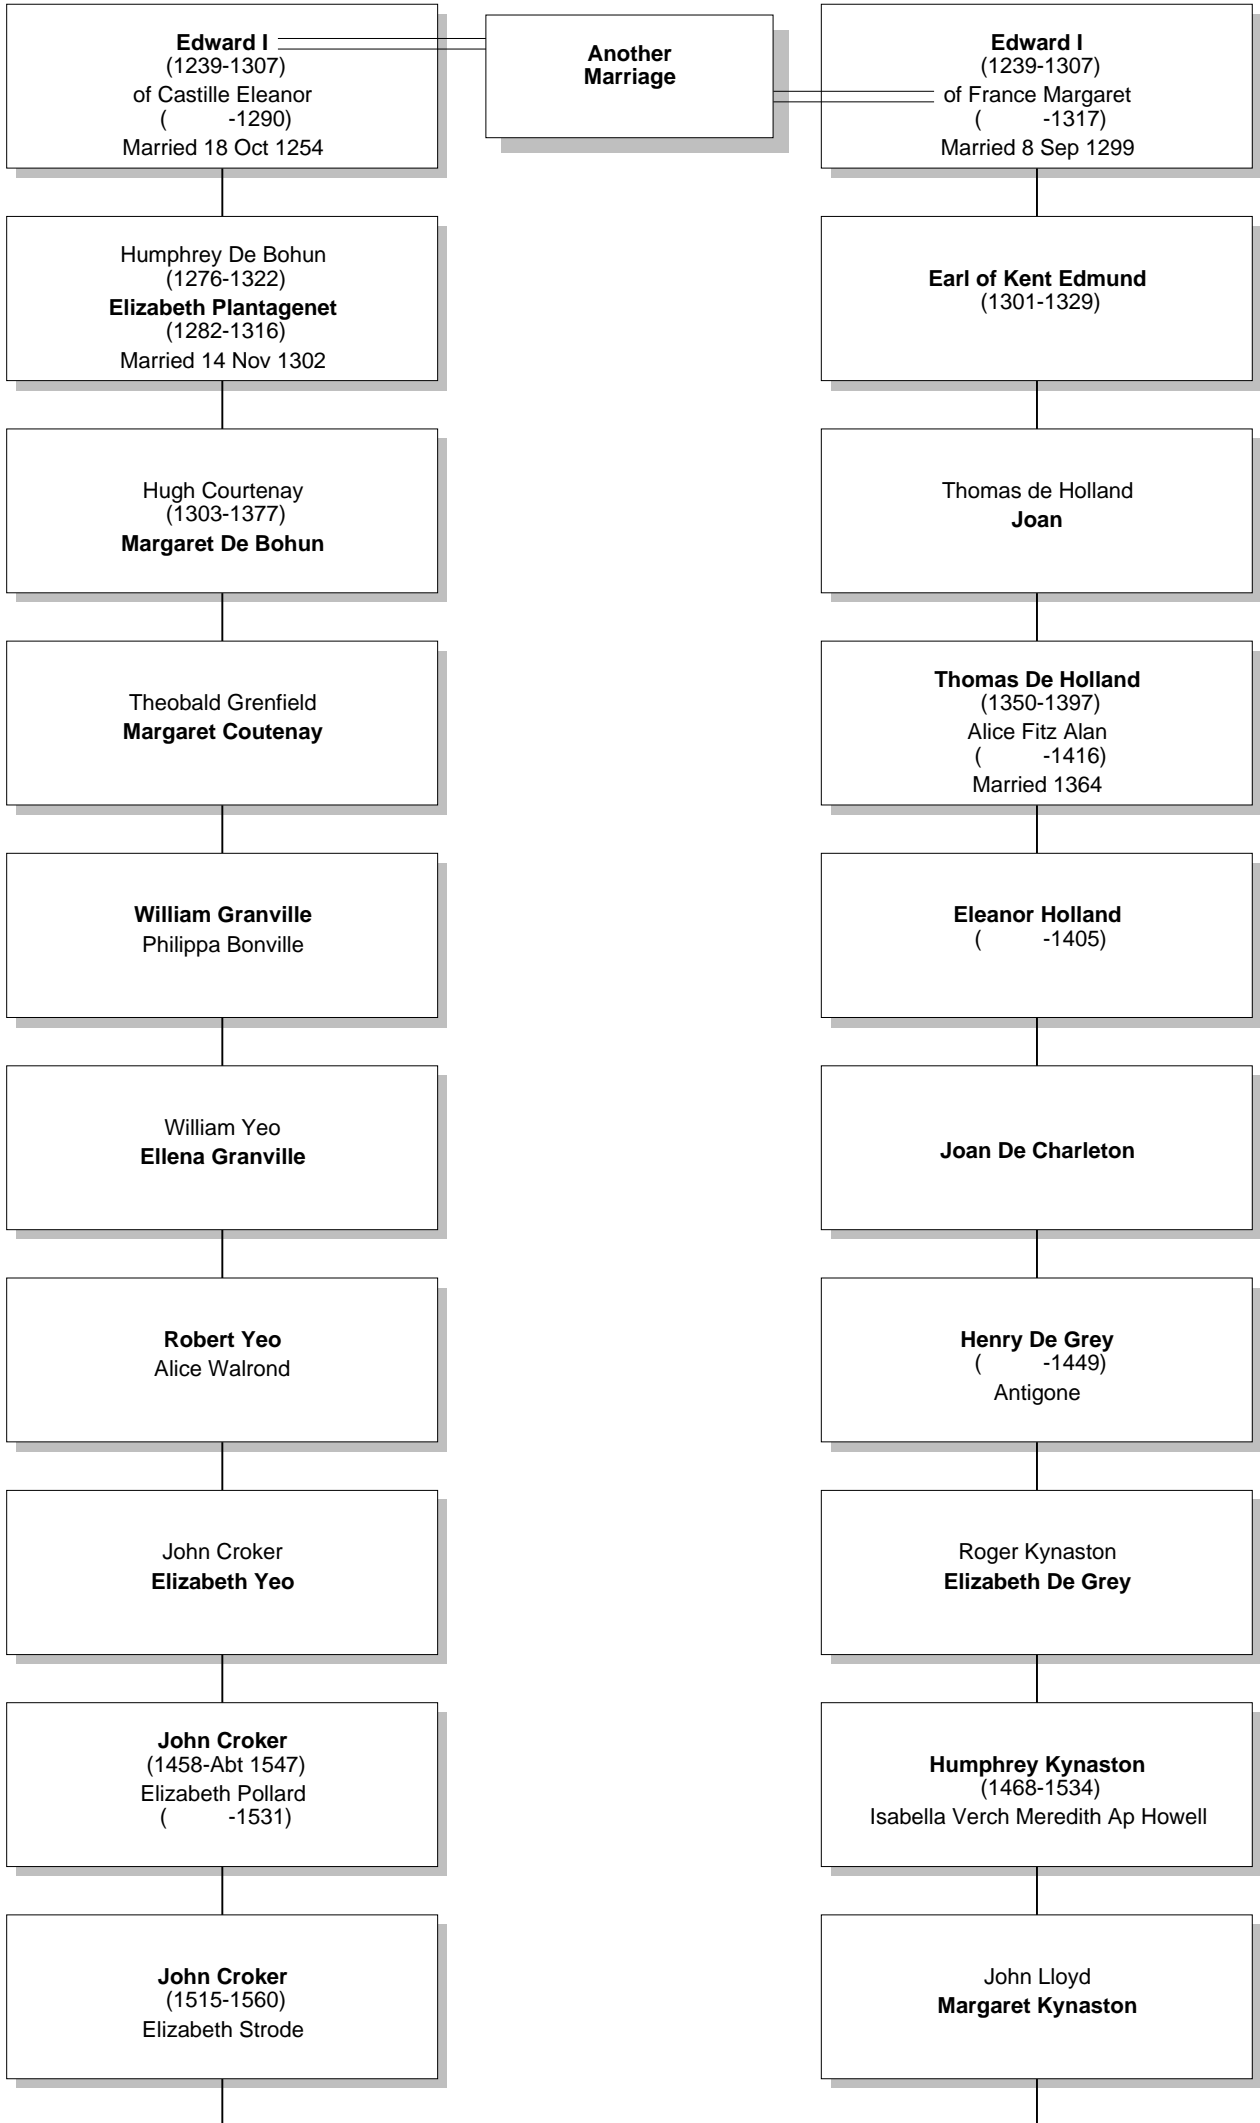

# Relationship Chart

Lloyd Howard Fox is the 1st cousin twice removed \* of Joseph Hoyland Fox

# Relationship Chart

Lloyd Howard Fox is the Half-18th cousin twice removed \* of Joseph Hoyland Fox

# Relationship Chart

# Relationship Chart

**Lloyd Howard Fox**  
(1893-1991)