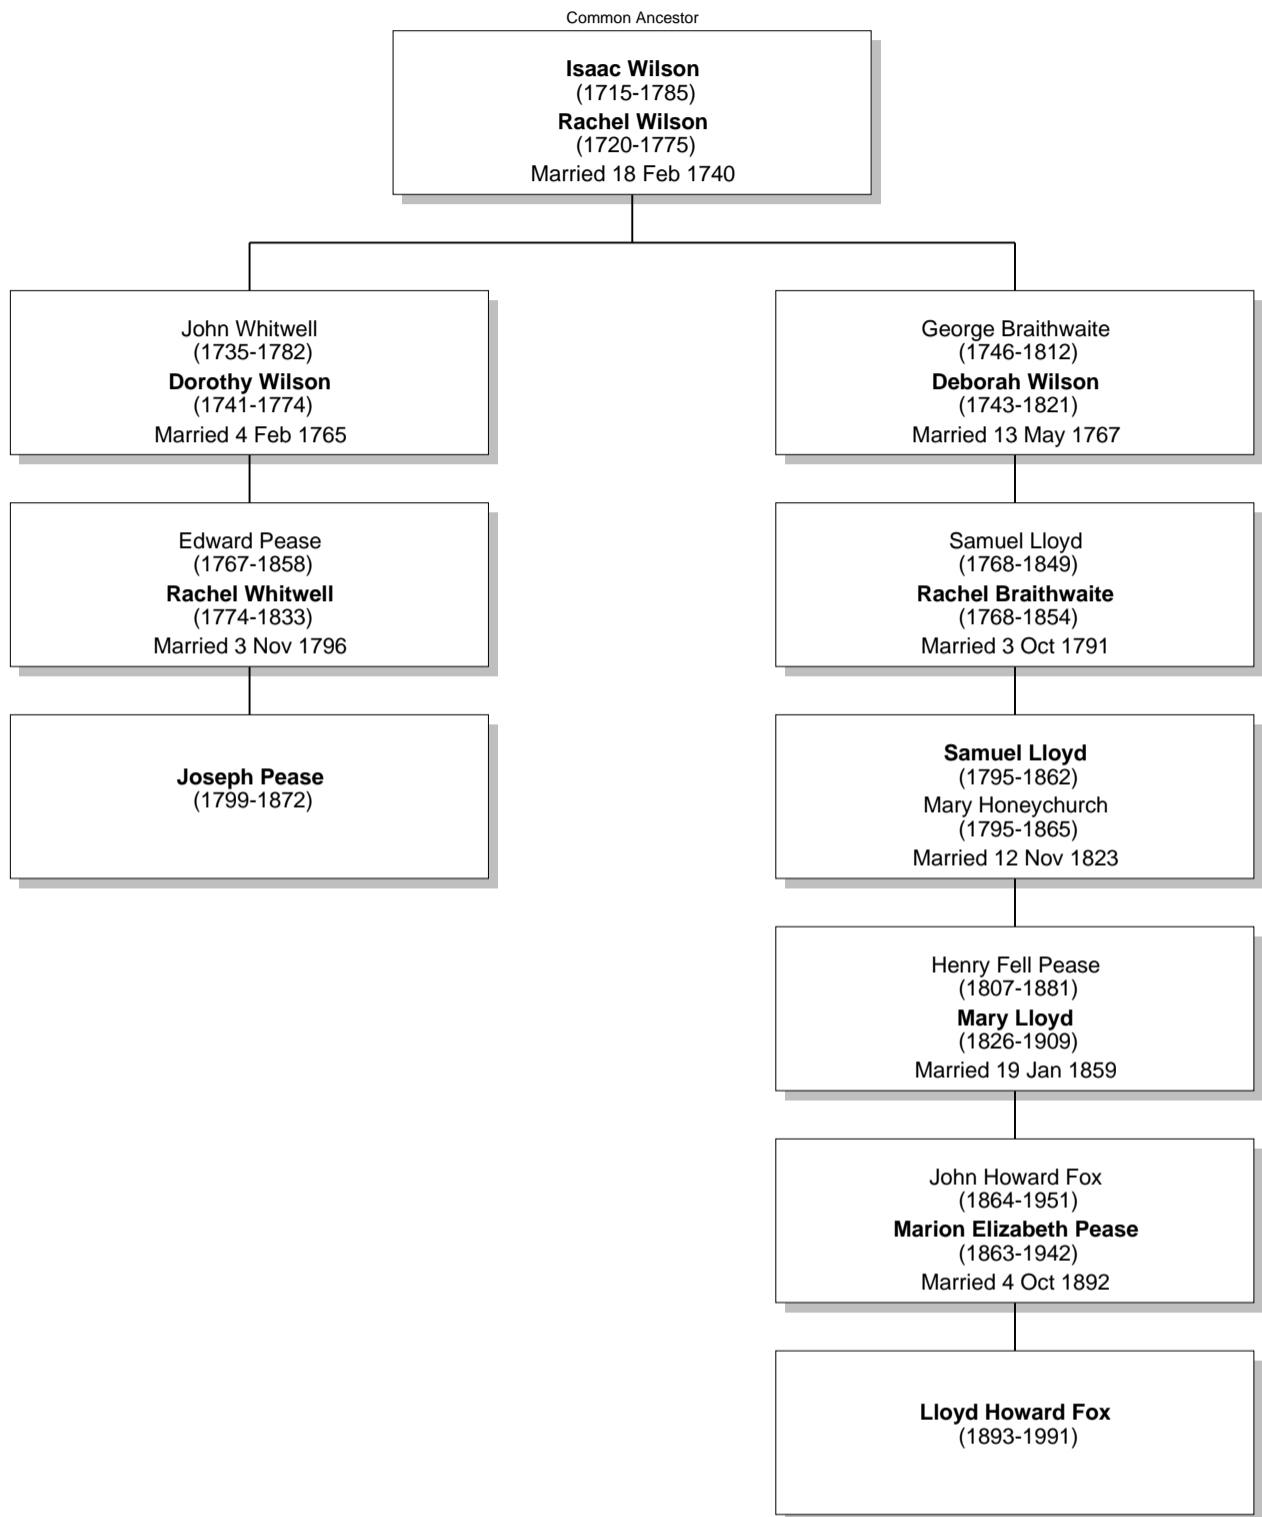

Relationship Chart

Lloyd Howard Fox is the Grandnephew of Joseph Pease

Common Ancestor

Relationship Chart

Lloyd Howard Fox is the 2nd cousin 3 times removed * of Joseph Pease

Relationship Chart

Lloyd Howard Fox is the 2nd cousin 3 times removed * of Joseph Pease

Relationship Chart

Lloyd Howard Fox is the 4th cousin twice removed * of Joseph Pease

Common Ancestor