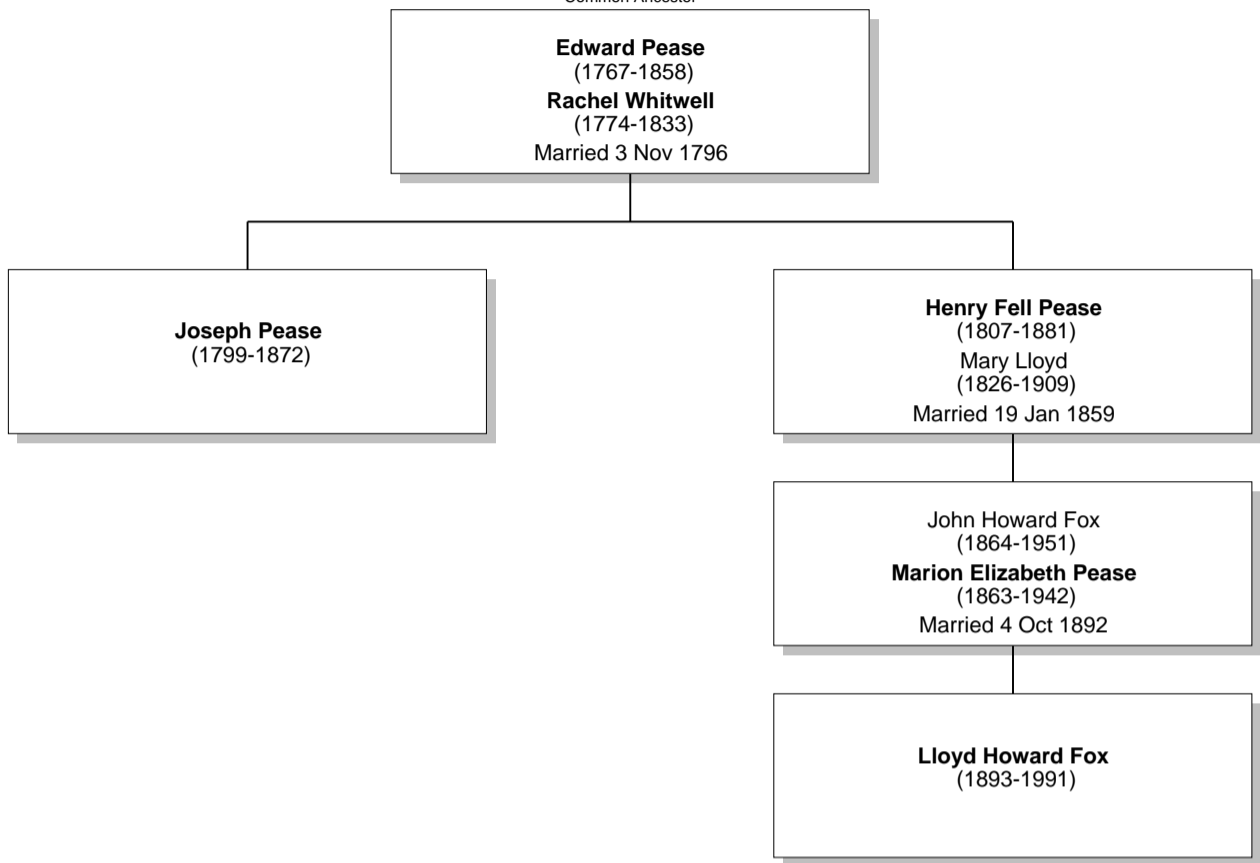

Relationship Chart

Lloyd Howard Fox is the Grandnephew of Joseph Pease

Common Ancestor

Relationship Chart

Lloyd Howard Fox is the 2nd cousin 3 times removed * of Joseph Pease

Relationship Chart

Lloyd Howard Fox is the 2nd cousin 3 times removed * of Joseph Pease

Relationship Chart

Lloyd Howard Fox is the 4th cousin twice removed * of Joseph Pease

Common Ancestor