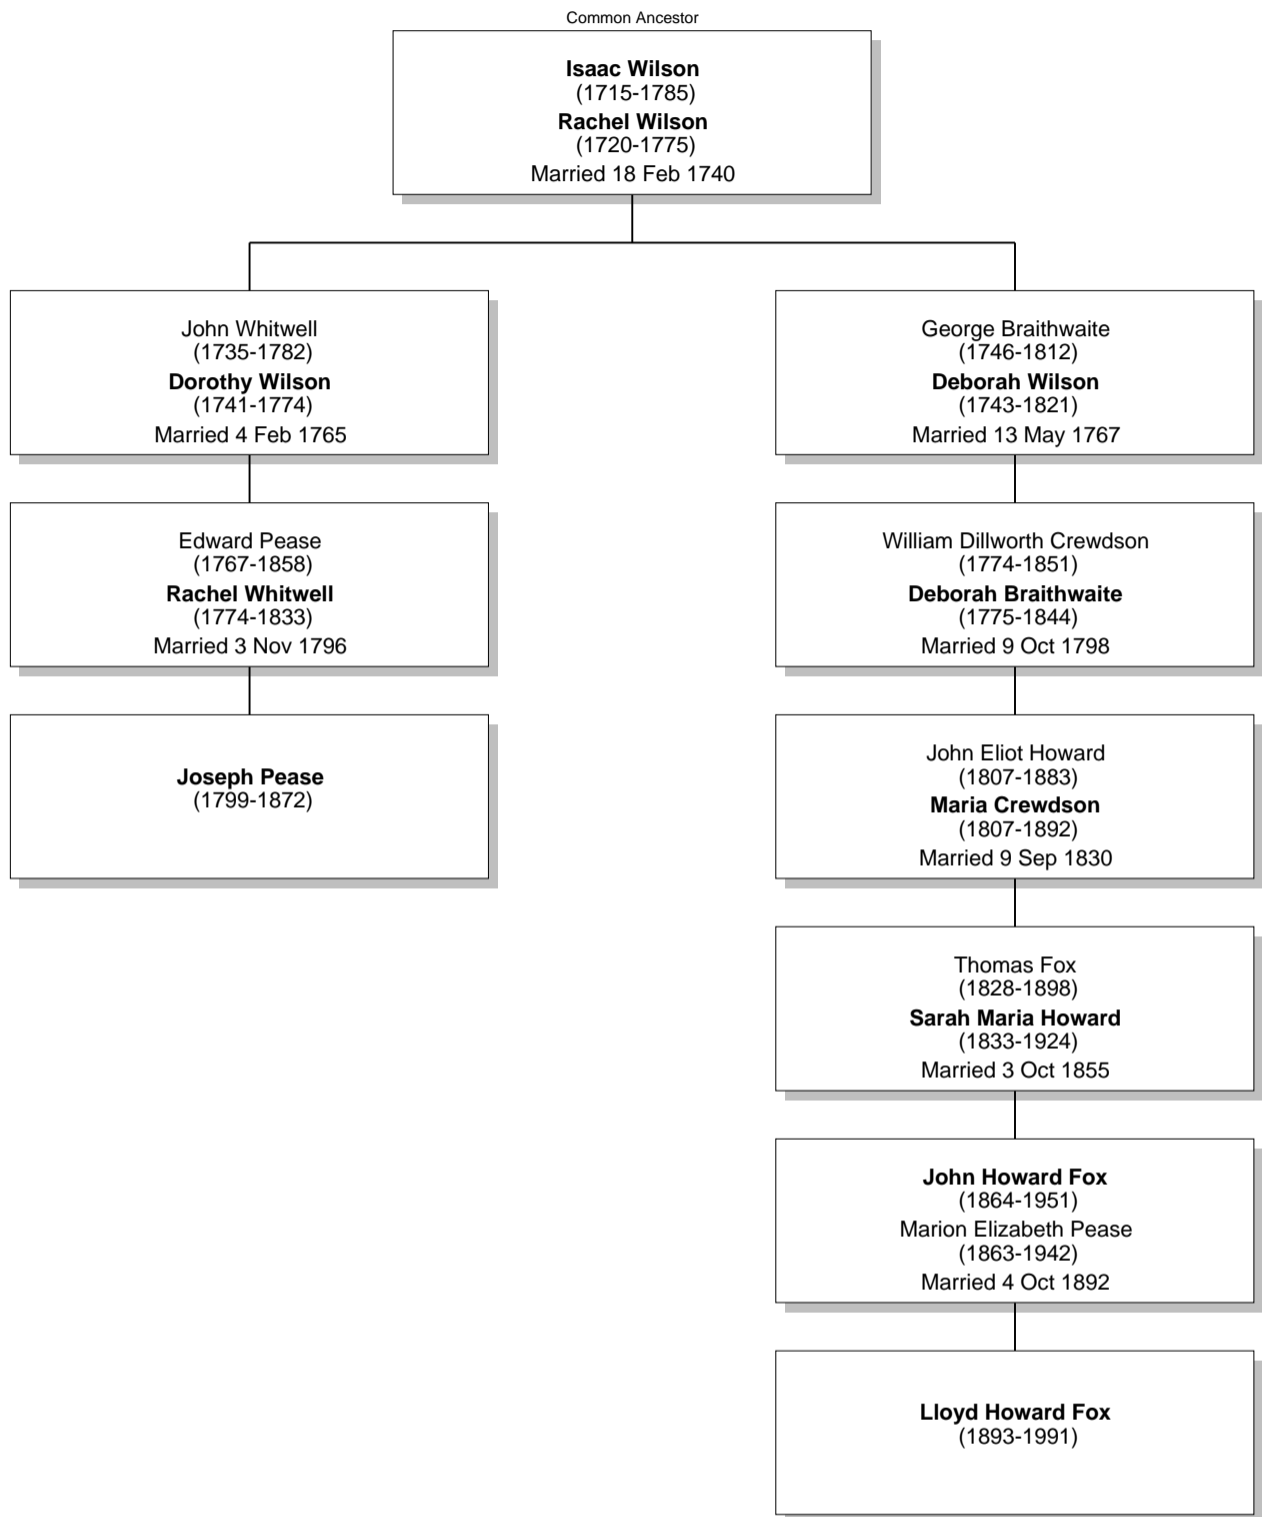

Relationship Chart

Lloyd Howard Fox is the Grandnephew of Joseph Pease

Common Ancestor

Relationship Chart

Lloyd Howard Fox is the 2nd cousin 3 times removed * of Joseph Pease

Relationship Chart

Lloyd Howard Fox is the 2nd cousin 3 times removed * of Joseph Pease

Relationship Chart

Lloyd Howard Fox is the 4th cousin twice removed * of Joseph Pease

Common Ancestor