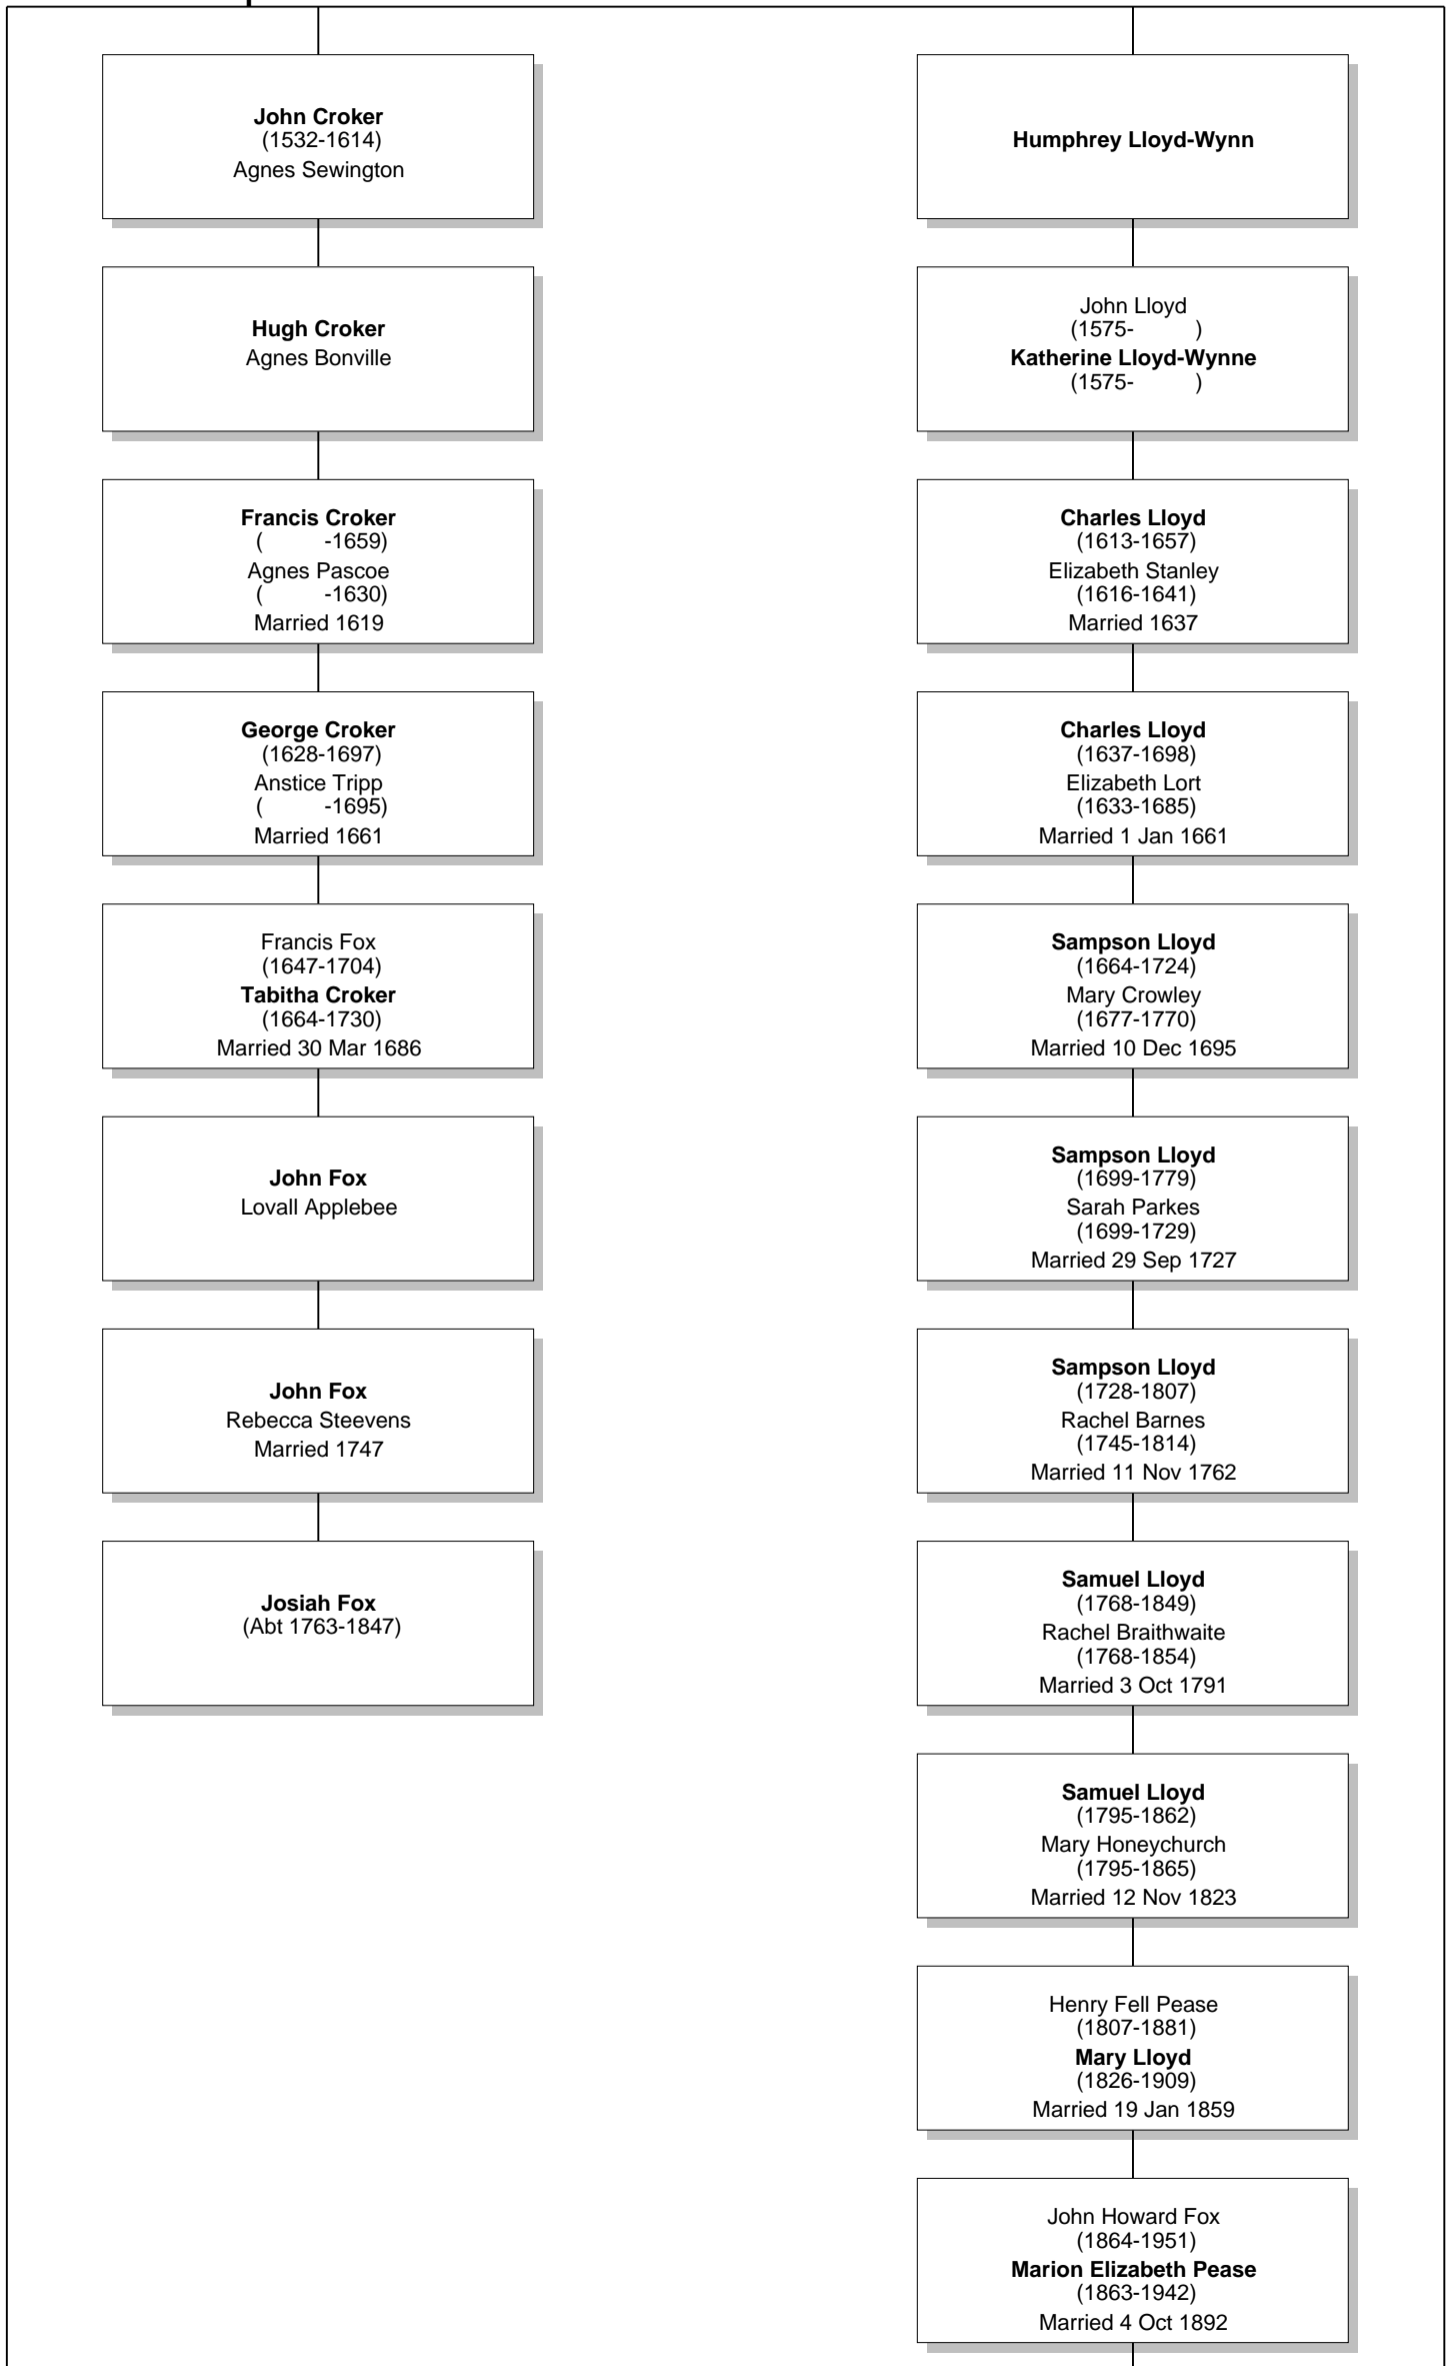

Relationship Chart

Lloyd Howard Fox is the 2nd cousin 4 times removed * of Josiah Fox

Relationship Chart

Lloyd Howard Fox is the Half-16th cousin 4 times removed * of Josiah Fox

Relationship Chart

Relationship Chart

Lloyd Howard Fox
(1893-1991)