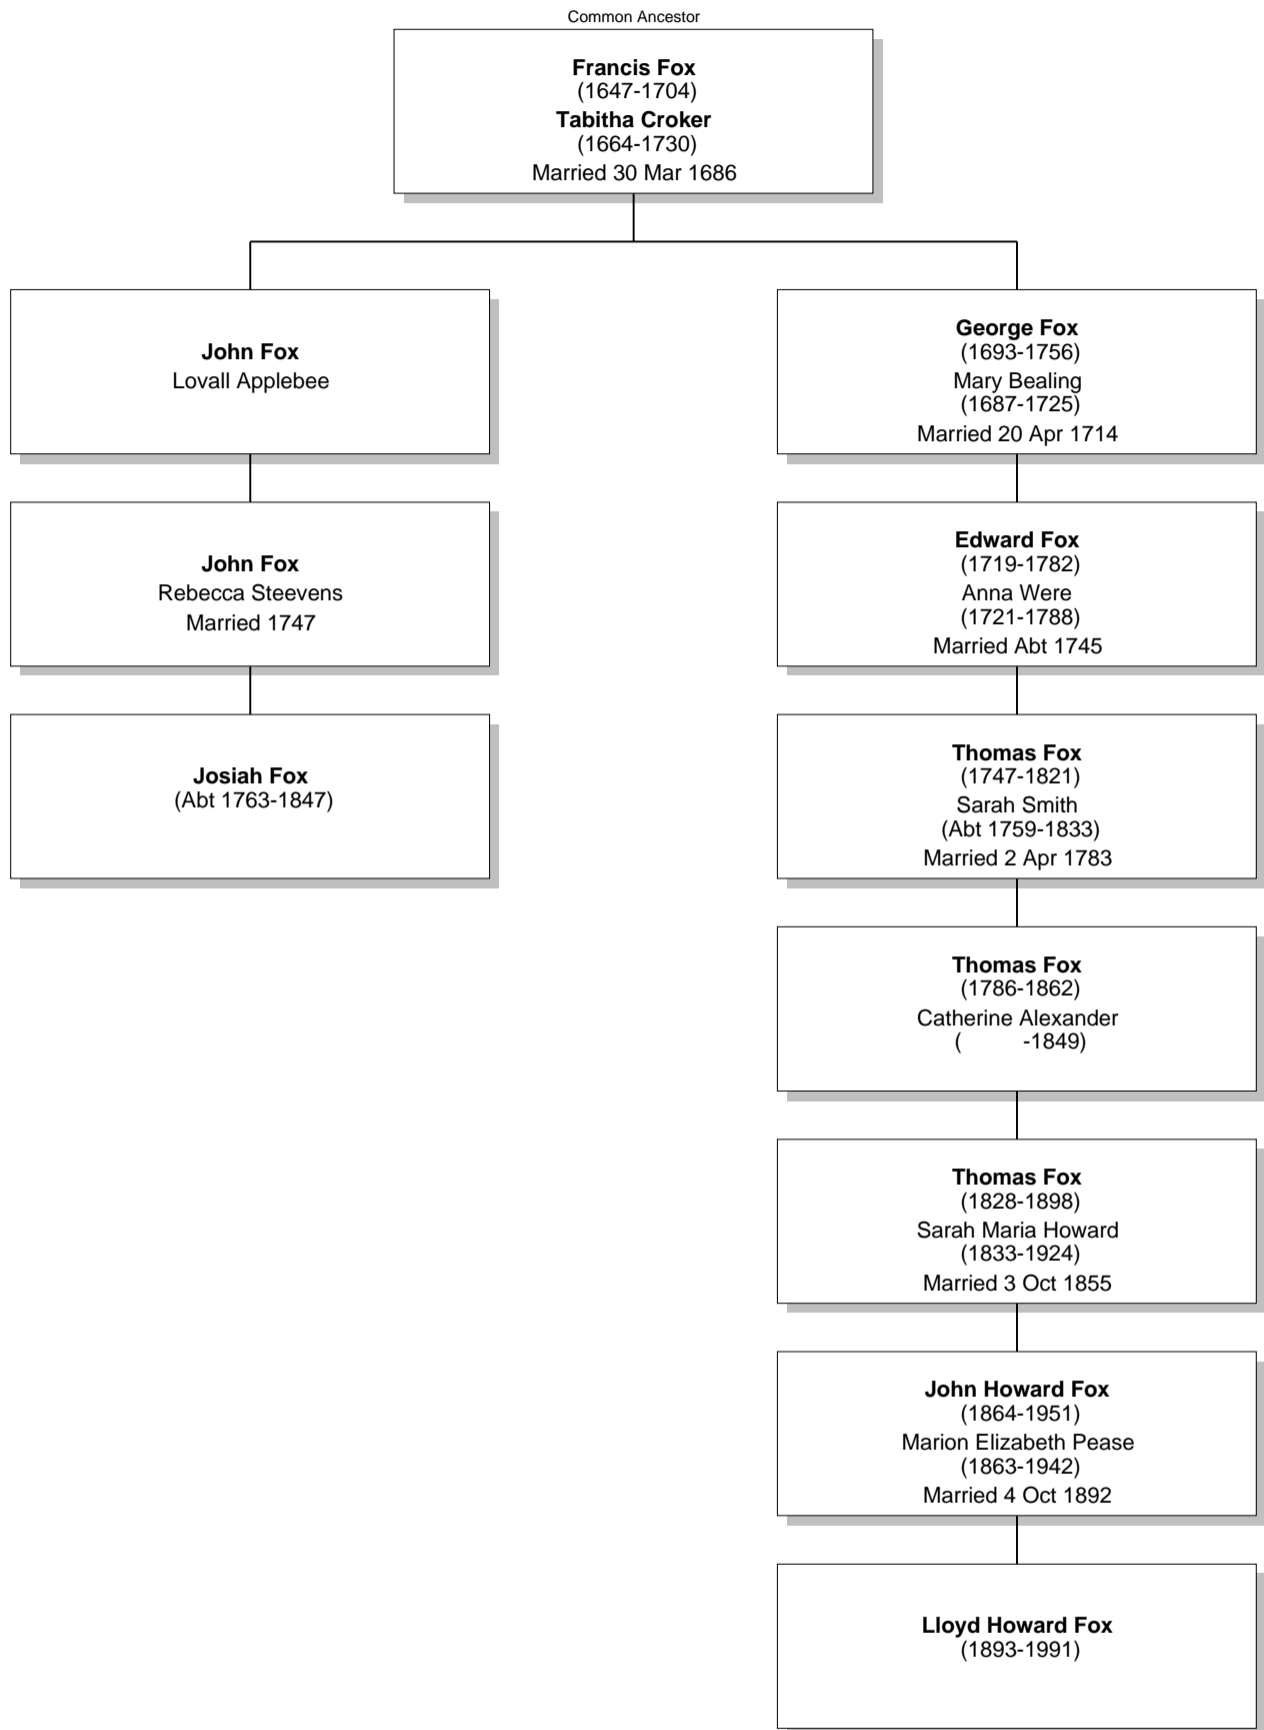

Relationship Chart

Lloyd Howard Fox is the 2nd cousin 4 times removed * of Josiah Fox

Relationship Chart

Lloyd Howard Fox is the Half-16th cousin 4 times removed * of Josiah Fox

Relationship Chart

Relationship Chart

Lloyd Howard Fox
(1893-1991)