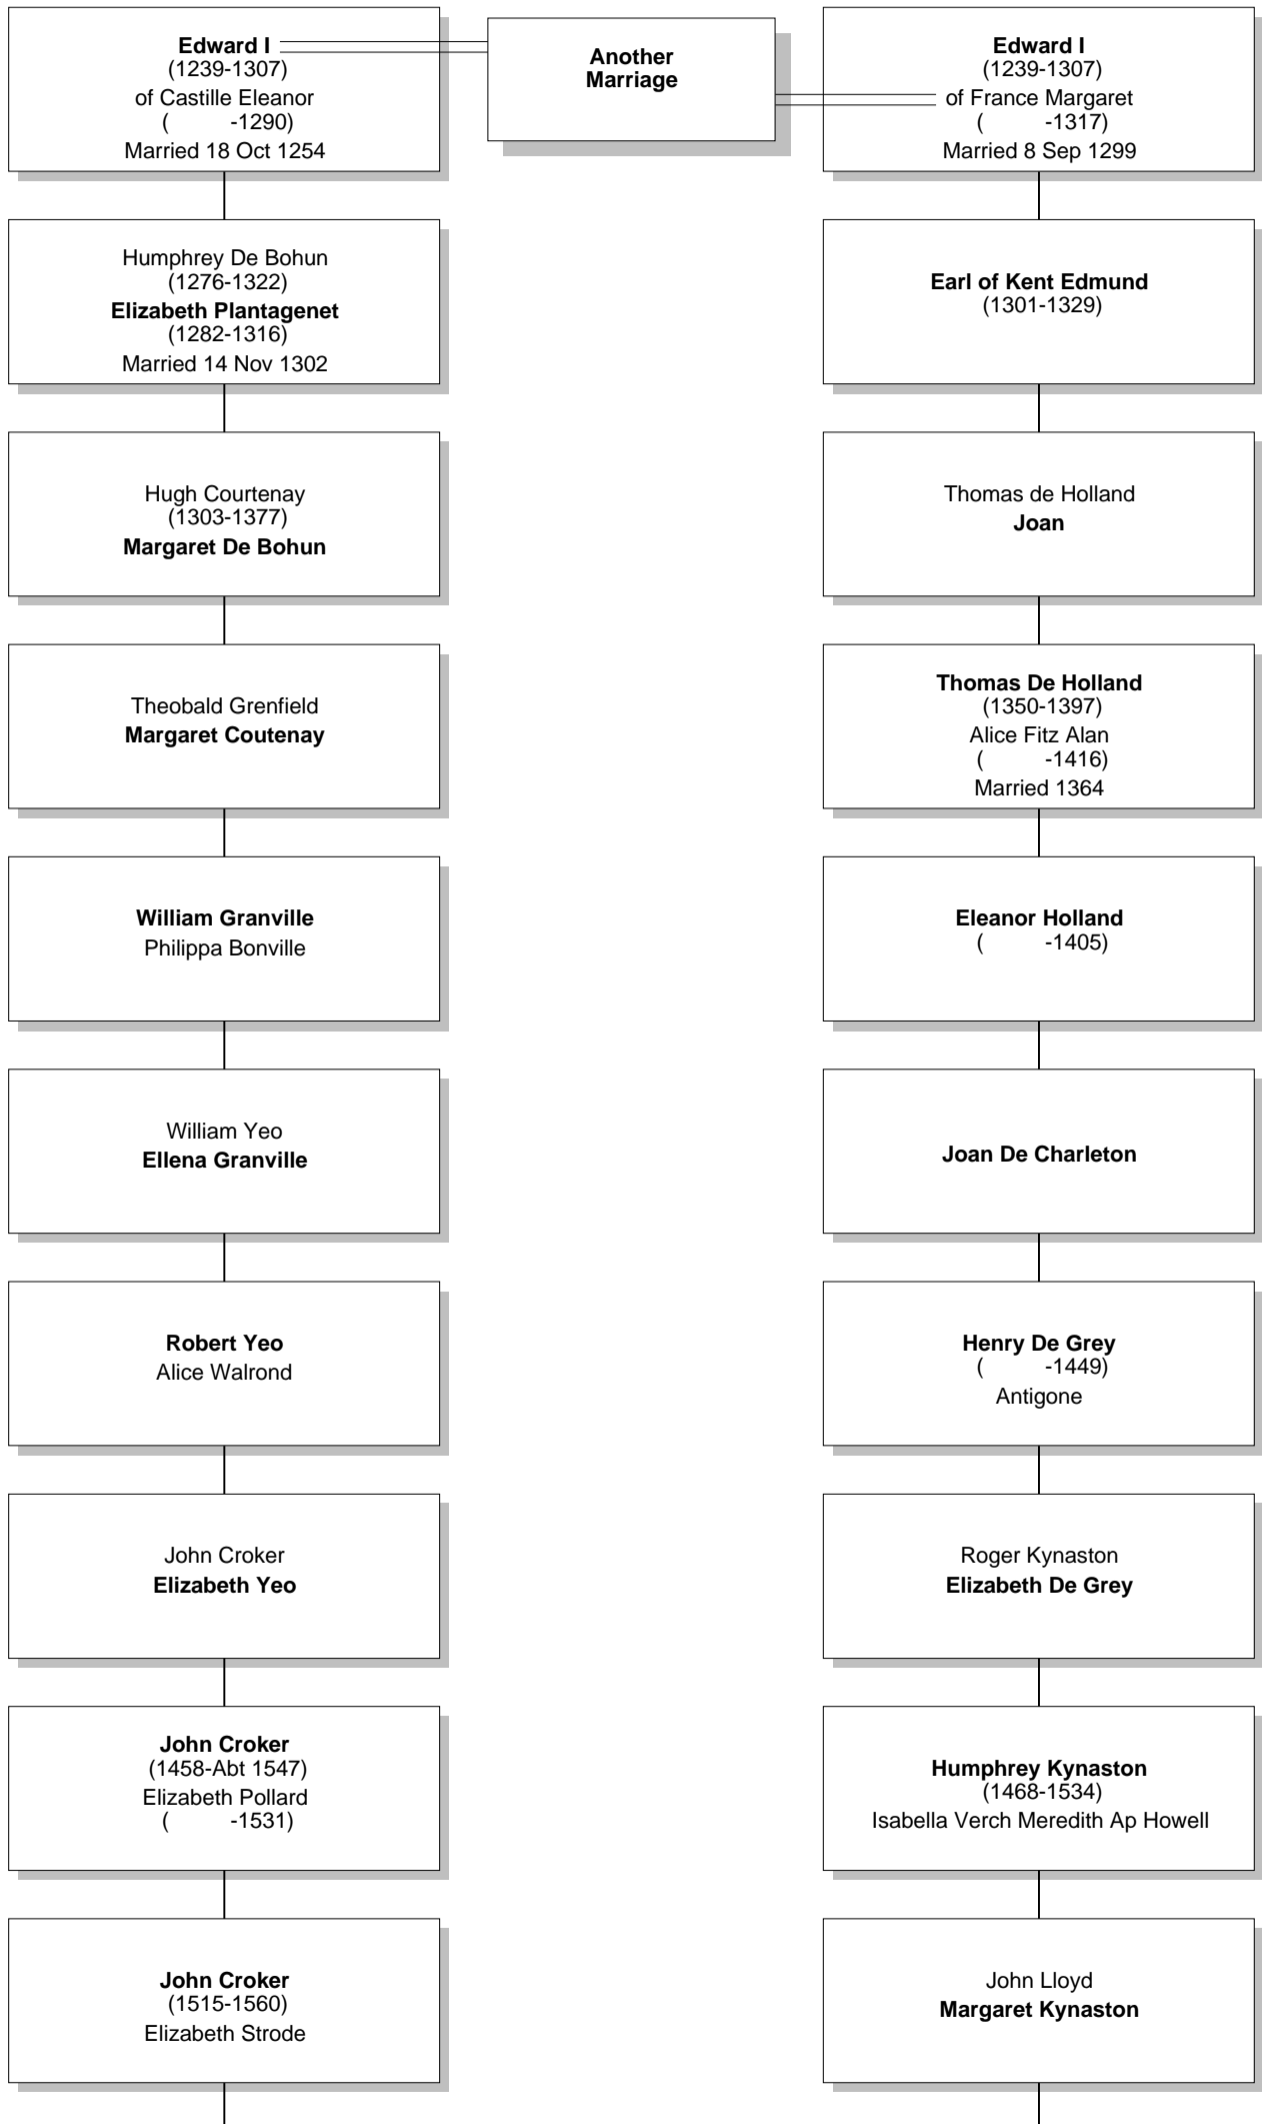

Relationship Chart

Lloyd Howard Fox is the 2nd cousin 4 times removed * of Josiah Fox

Relationship Chart

Lloyd Howard Fox is the Half-16th cousin 4 times removed * of Josiah Fox

Relationship Chart

Relationship Chart

Lloyd Howard Fox
(1893-1991)