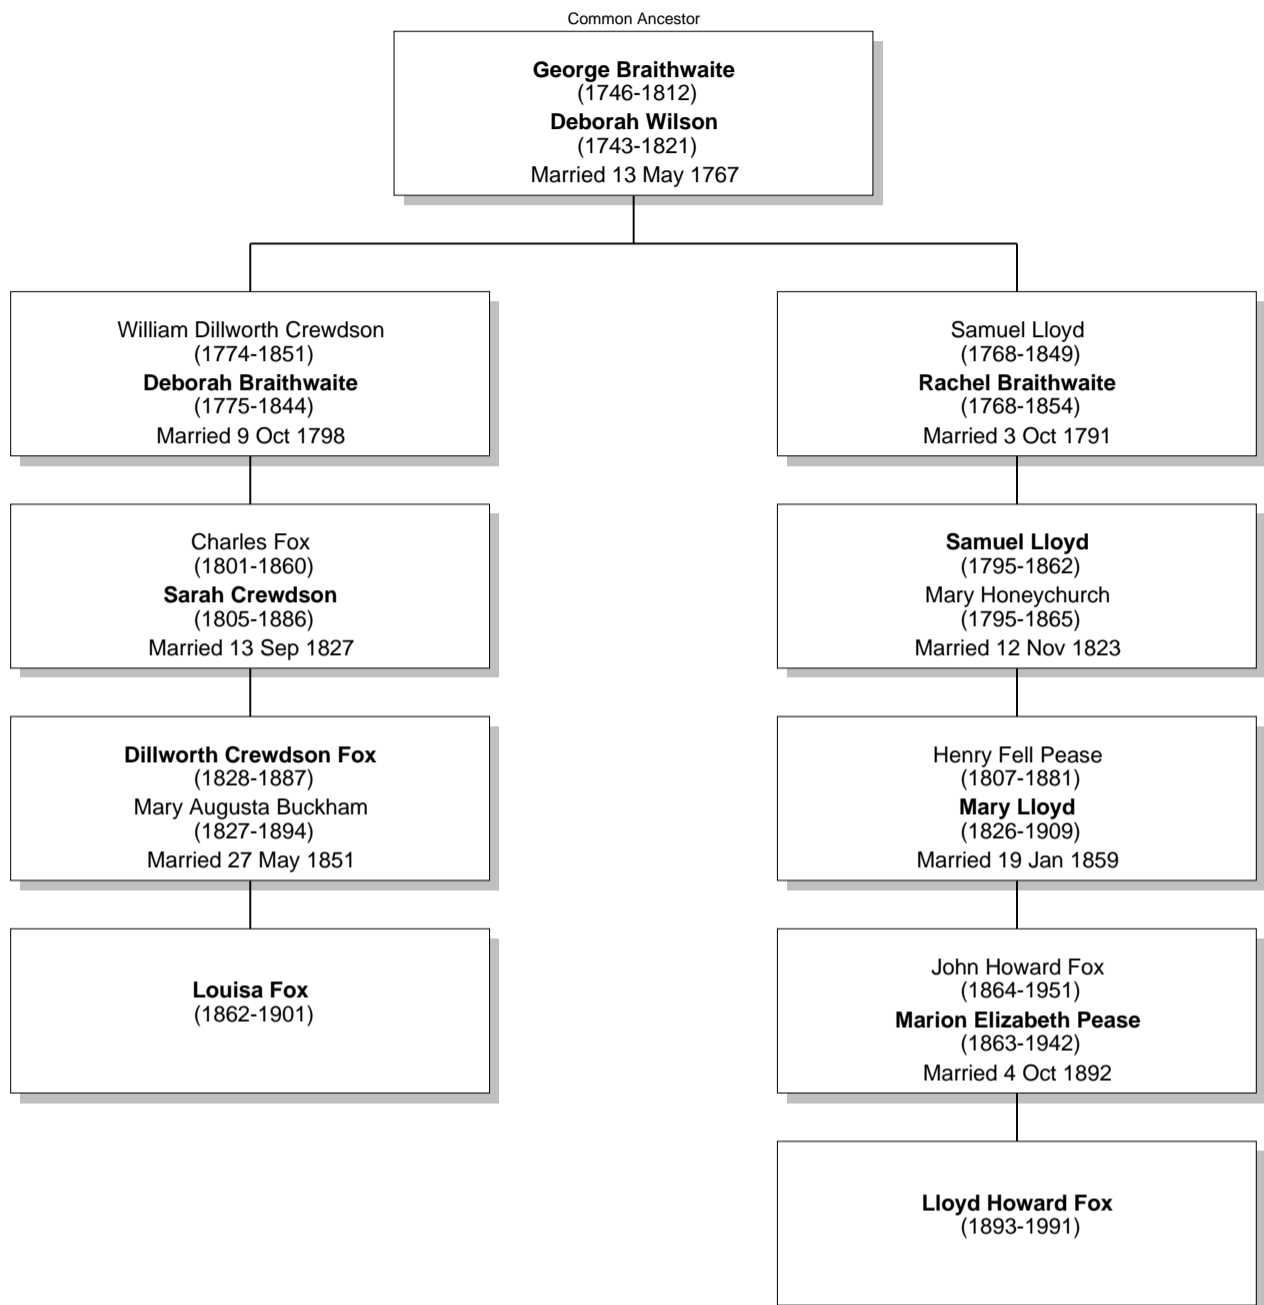

# Relationship Chart

Lloyd Howard Fox is the 2nd cousin once removed \* of Louisa Fox

# Relationship Chart

Lloyd Howard Fox is the 2nd cousin once removed \* of Louisa Fox

Common Ancestor

# Relationship Chart

Lloyd Howard Fox is the 3rd cousin once removed \* of Louisa Fox

# Relationship Chart

Lloyd Howard Fox is the 4th cousin of Louisa Fox

Common Ancestor

**Isaac Wilson**  
(1715-1785)  
**Rachel Wilson**  
(1720-1775)  
Married 18 Feb 1740

**George Braithwaite**  
(1746-1812)  
**Deborah Wilson**  
(1743-1821)  
Married 13 May 1767