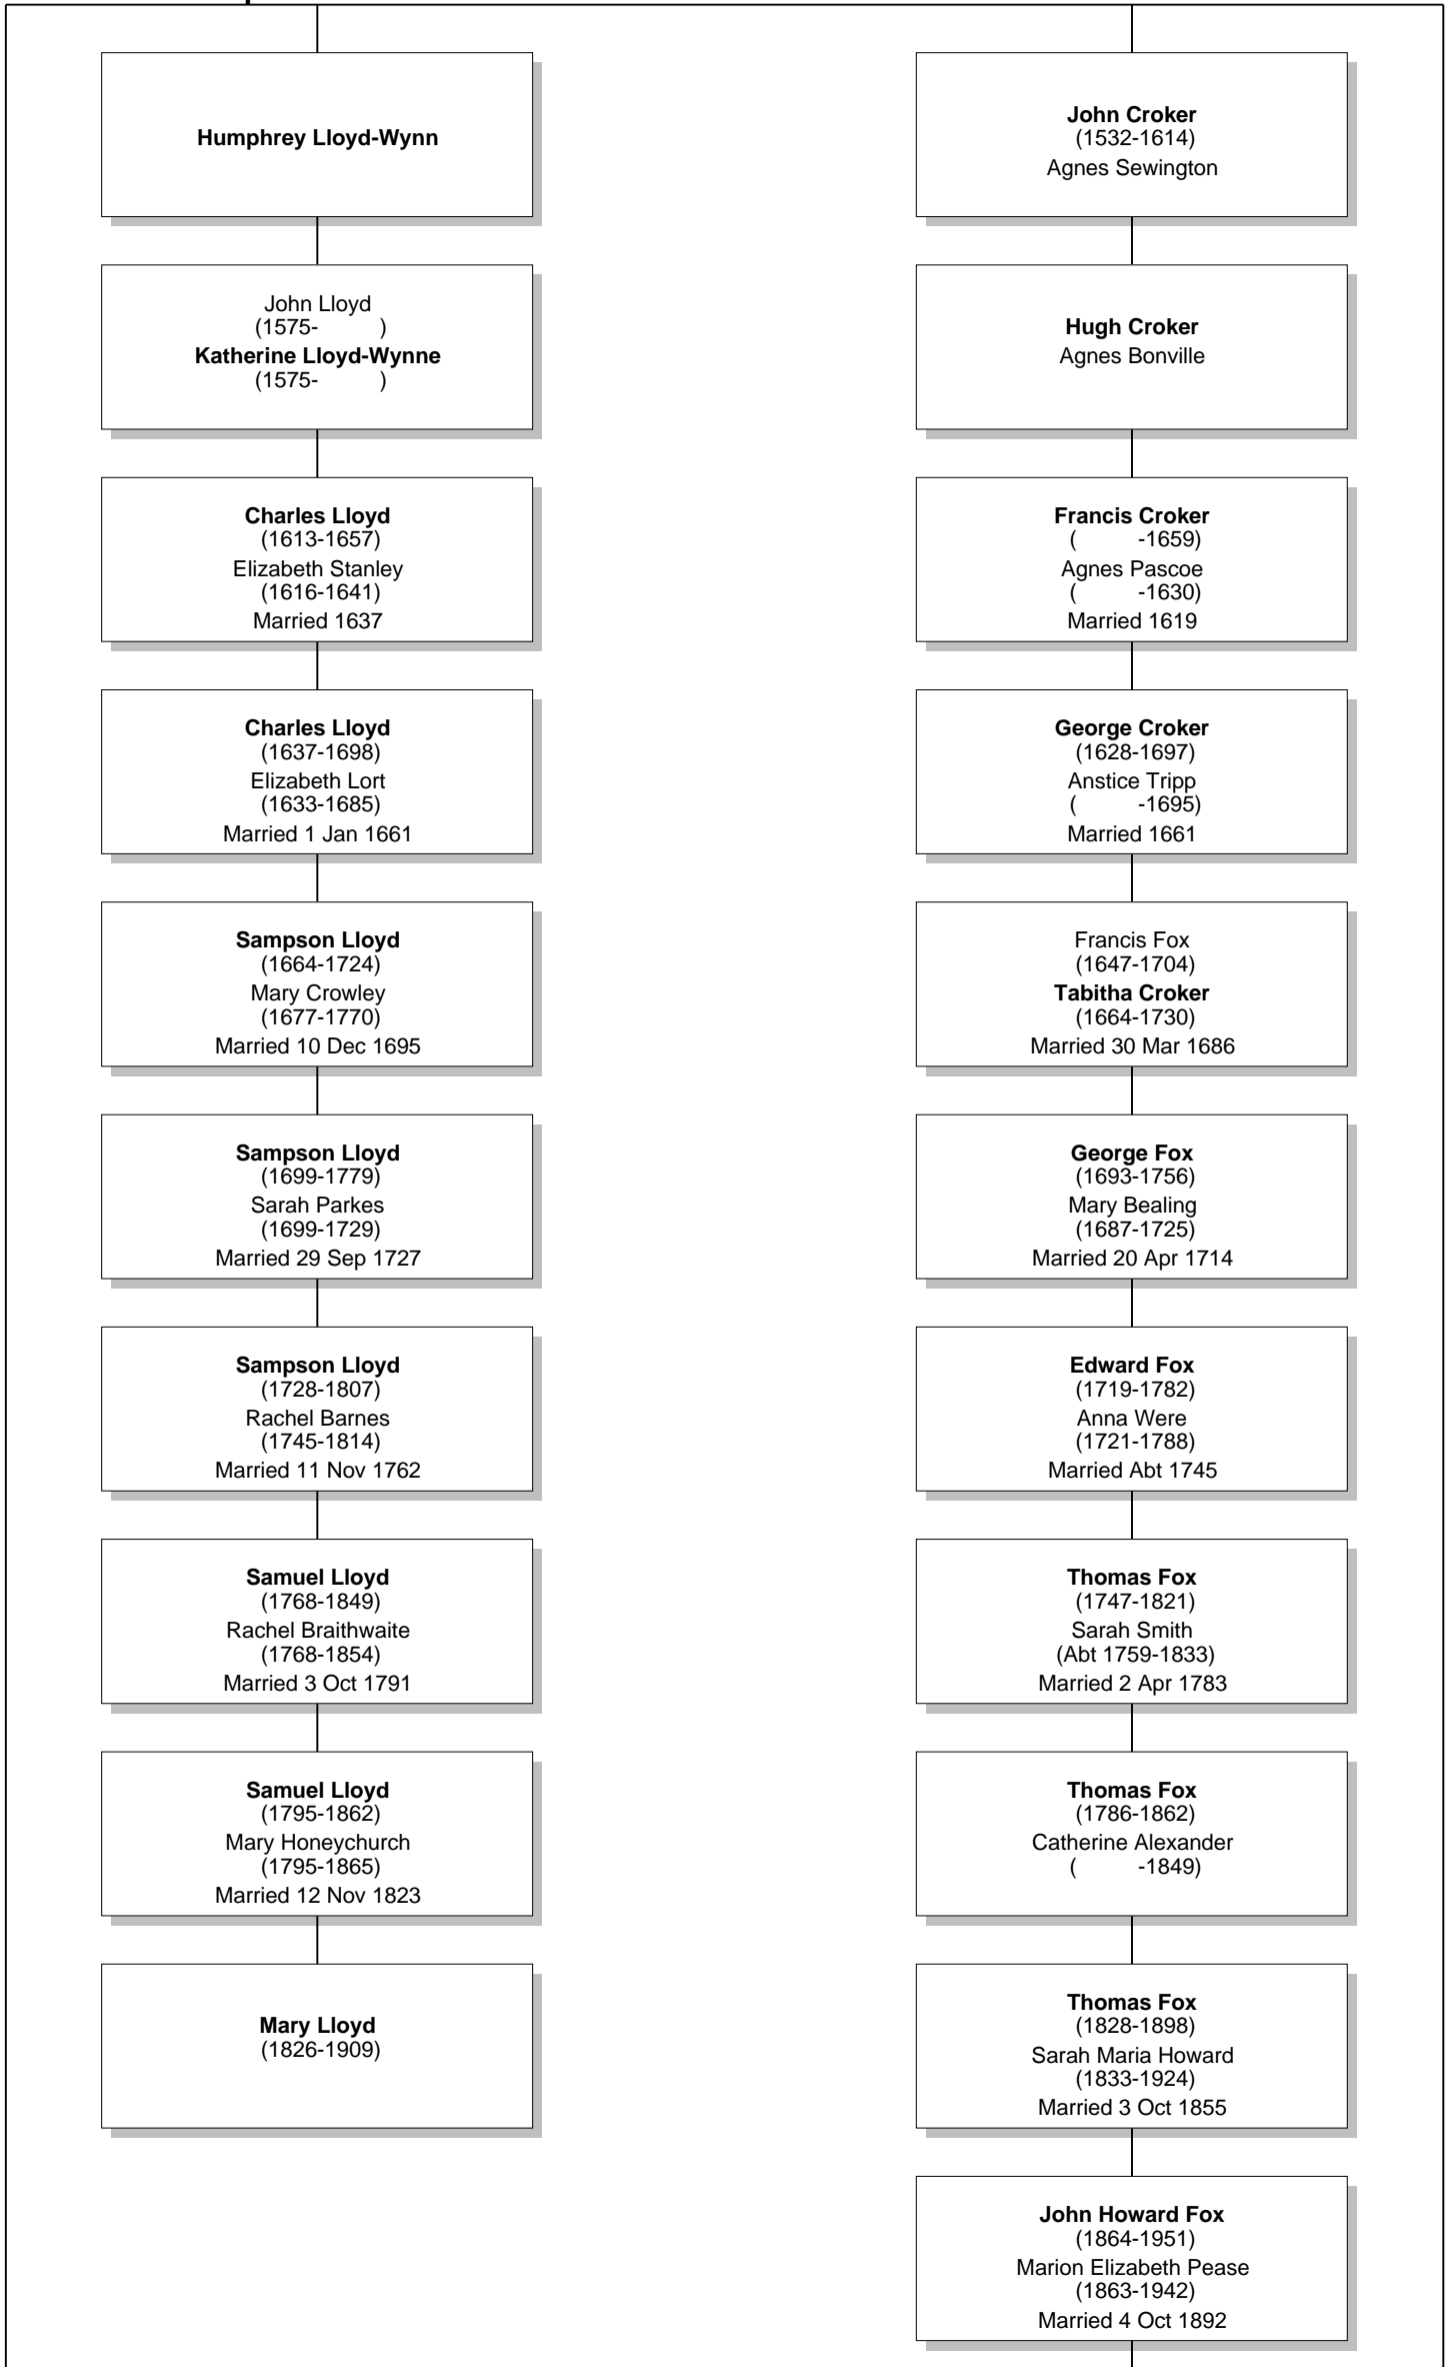

Relationship Chart

Lloyd Howard Fox is the 2nd cousin twice removed * of Mary Lloyd

Relationship Chart

Lloyd Howard Fox is the 3rd cousin once removed * of Mary Lloyd

Common Ancestor

Isaac Wilson
(1715-1785)
Rachel Wilson
(1720-1775)
Married 18 Feb 1740

Edward Pease
(1767-1858)
Rachel Whitwell
(1774-1833)
Married 3 Nov 1796

Samuel Lloyd
(1795-1862)
Mary Honeychurch
(1795-1865)
Married 12 Nov 1823

Henry Fell Pease
(1807-1881)
Mary Lloyd
(1826-1909)
Married 19 Jan 1859

Mary Lloyd
(1826-1909)

John Howard Fox
(1864-1951)
Marion Elizabeth Pease
(1863-1942)
Married 4 Oct 1892

Lloyd Howard Fox
(1893-1991)

Relationship Chart

Lloyd Howard Fox is the 5th cousin once removed * of Mary Lloyd

Common Ancestor

Relationship Chart

Lloyd Howard Fox is the Half-18th cousin twice removed * of Mary Lloyd

Relationship Chart

Relationship Chart

Lloyd Howard Fox
(1893-1991)