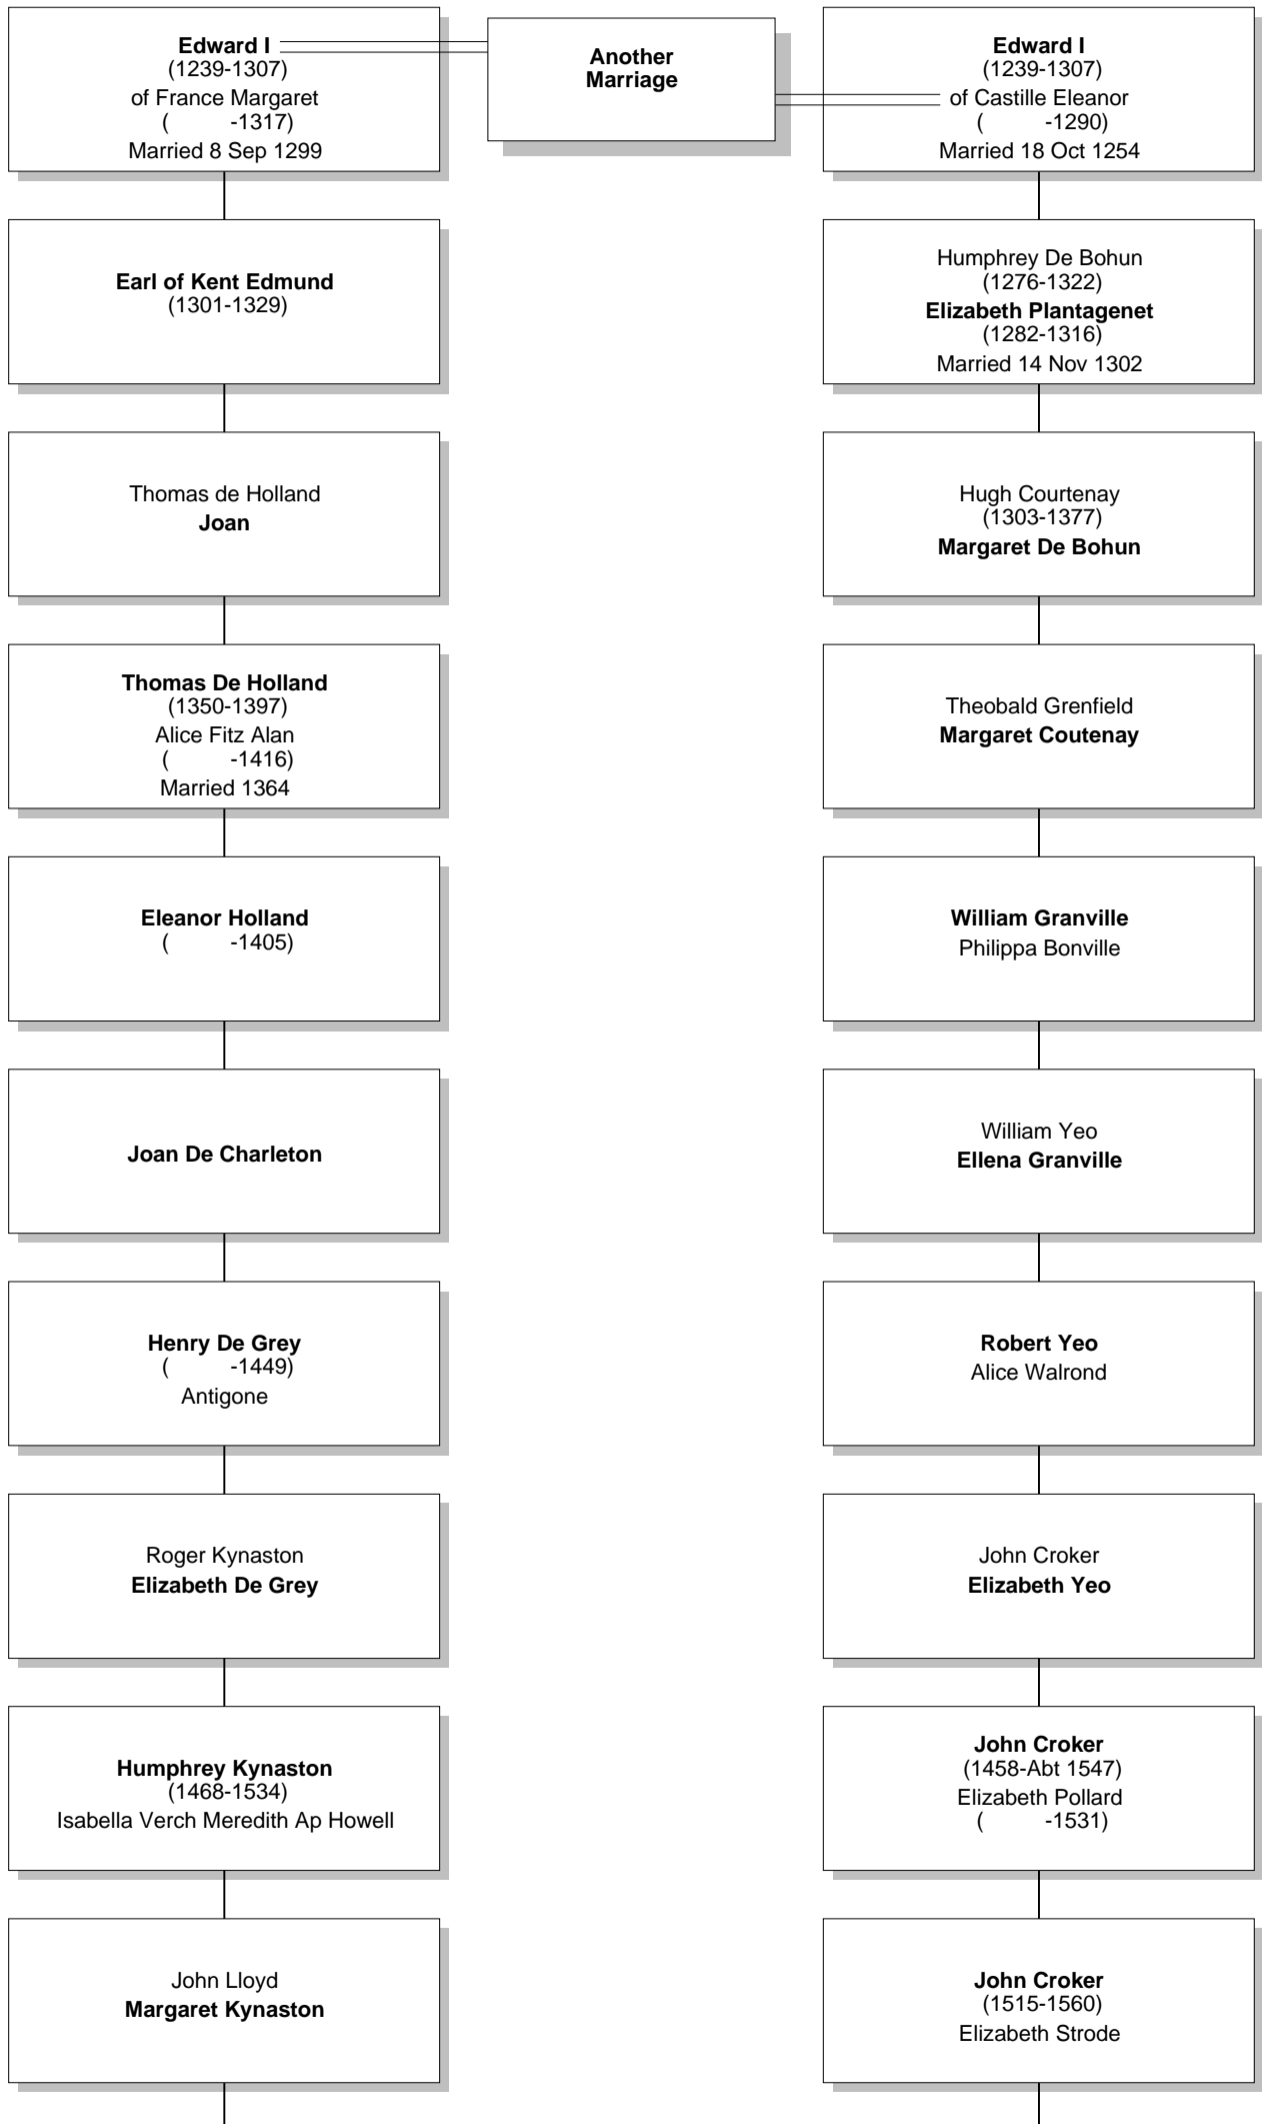

Relationship Chart

Lloyd Howard Fox is the 2nd cousin twice removed * of Mary Lloyd

Relationship Chart

Lloyd Howard Fox is the 3rd cousin once removed * of Mary Lloyd

Common Ancestor

Isaac Wilson
(1715-1785)
Rachel Wilson
(1720-1775)
Married 18 Feb 1740

Edward Pease
(1767-1858)
Rachel Whitwell
(1774-1833)
Married 3 Nov 1796

Samuel Lloyd
(1795-1862)
Mary Honeychurch
(1795-1865)
Married 12 Nov 1823

Henry Fell Pease
(1807-1881)
Mary Lloyd
(1826-1909)
Married 19 Jan 1859

Mary Lloyd
(1826-1909)

John Howard Fox
(1864-1951)
Marion Elizabeth Pease
(1863-1942)
Married 4 Oct 1892

Lloyd Howard Fox
(1893-1991)

Relationship Chart

Lloyd Howard Fox is the 5th cousin once removed * of Mary Lloyd

Common Ancestor

Relationship Chart

Lloyd Howard Fox is the Half-18th cousin twice removed * of Mary Lloyd

Relationship Chart

Relationship Chart

Lloyd Howard Fox
(1893-1991)