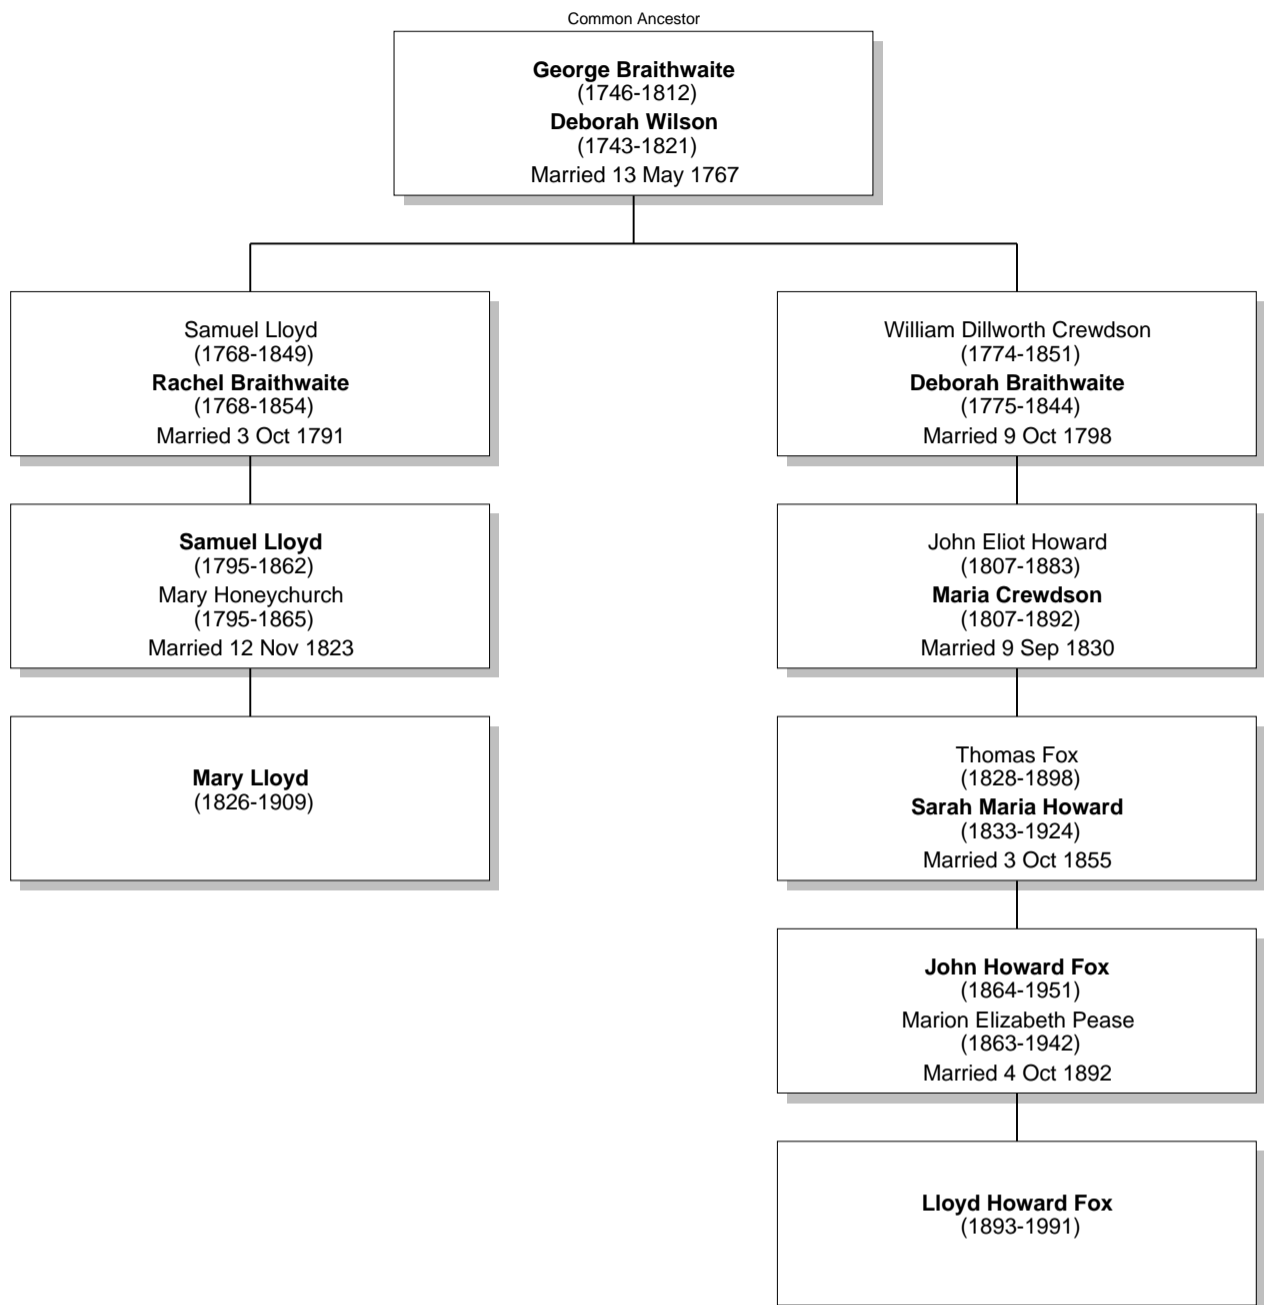

Relationship Chart

Lloyd Howard Fox is the 2nd cousin twice removed * of Mary Lloyd

Relationship Chart

Lloyd Howard Fox is the 3rd cousin once removed * of Mary Lloyd

Common Ancestor

Isaac Wilson
(1715-1785)
Rachel Wilson
(1720-1775)
Married 18 Feb 1740

George Braithwaite
(1746-1812)
Deborah Wilson
(1743-1821)
Married 13 May 1767

John Whitwell
(1735-1782)
Dorothy Wilson
(1741-1774)
Married 4 Feb 1765

Samuel Lloyd
(1768-1849)
Rachel Braithwaite
(1768-1854)
Married 3 Oct 1791

Edward Pease
(1767-1858)
Rachel Whitwell
(1774-1833)
Married 3 Nov 1796

Samuel Lloyd
(1795-1862)
Mary Honeychurch
(1795-1865)
Married 12 Nov 1823

Henry Fell Pease
(1807-1881)
Mary Lloyd
(1826-1909)
Married 19 Jan 1859

Common Ancestor

Relationship Chart

Lloyd Howard Fox is the Half-18th cousin twice removed * of Mary Lloyd

Relationship Chart

Relationship Chart

Lloyd Howard Fox
(1893-1991)