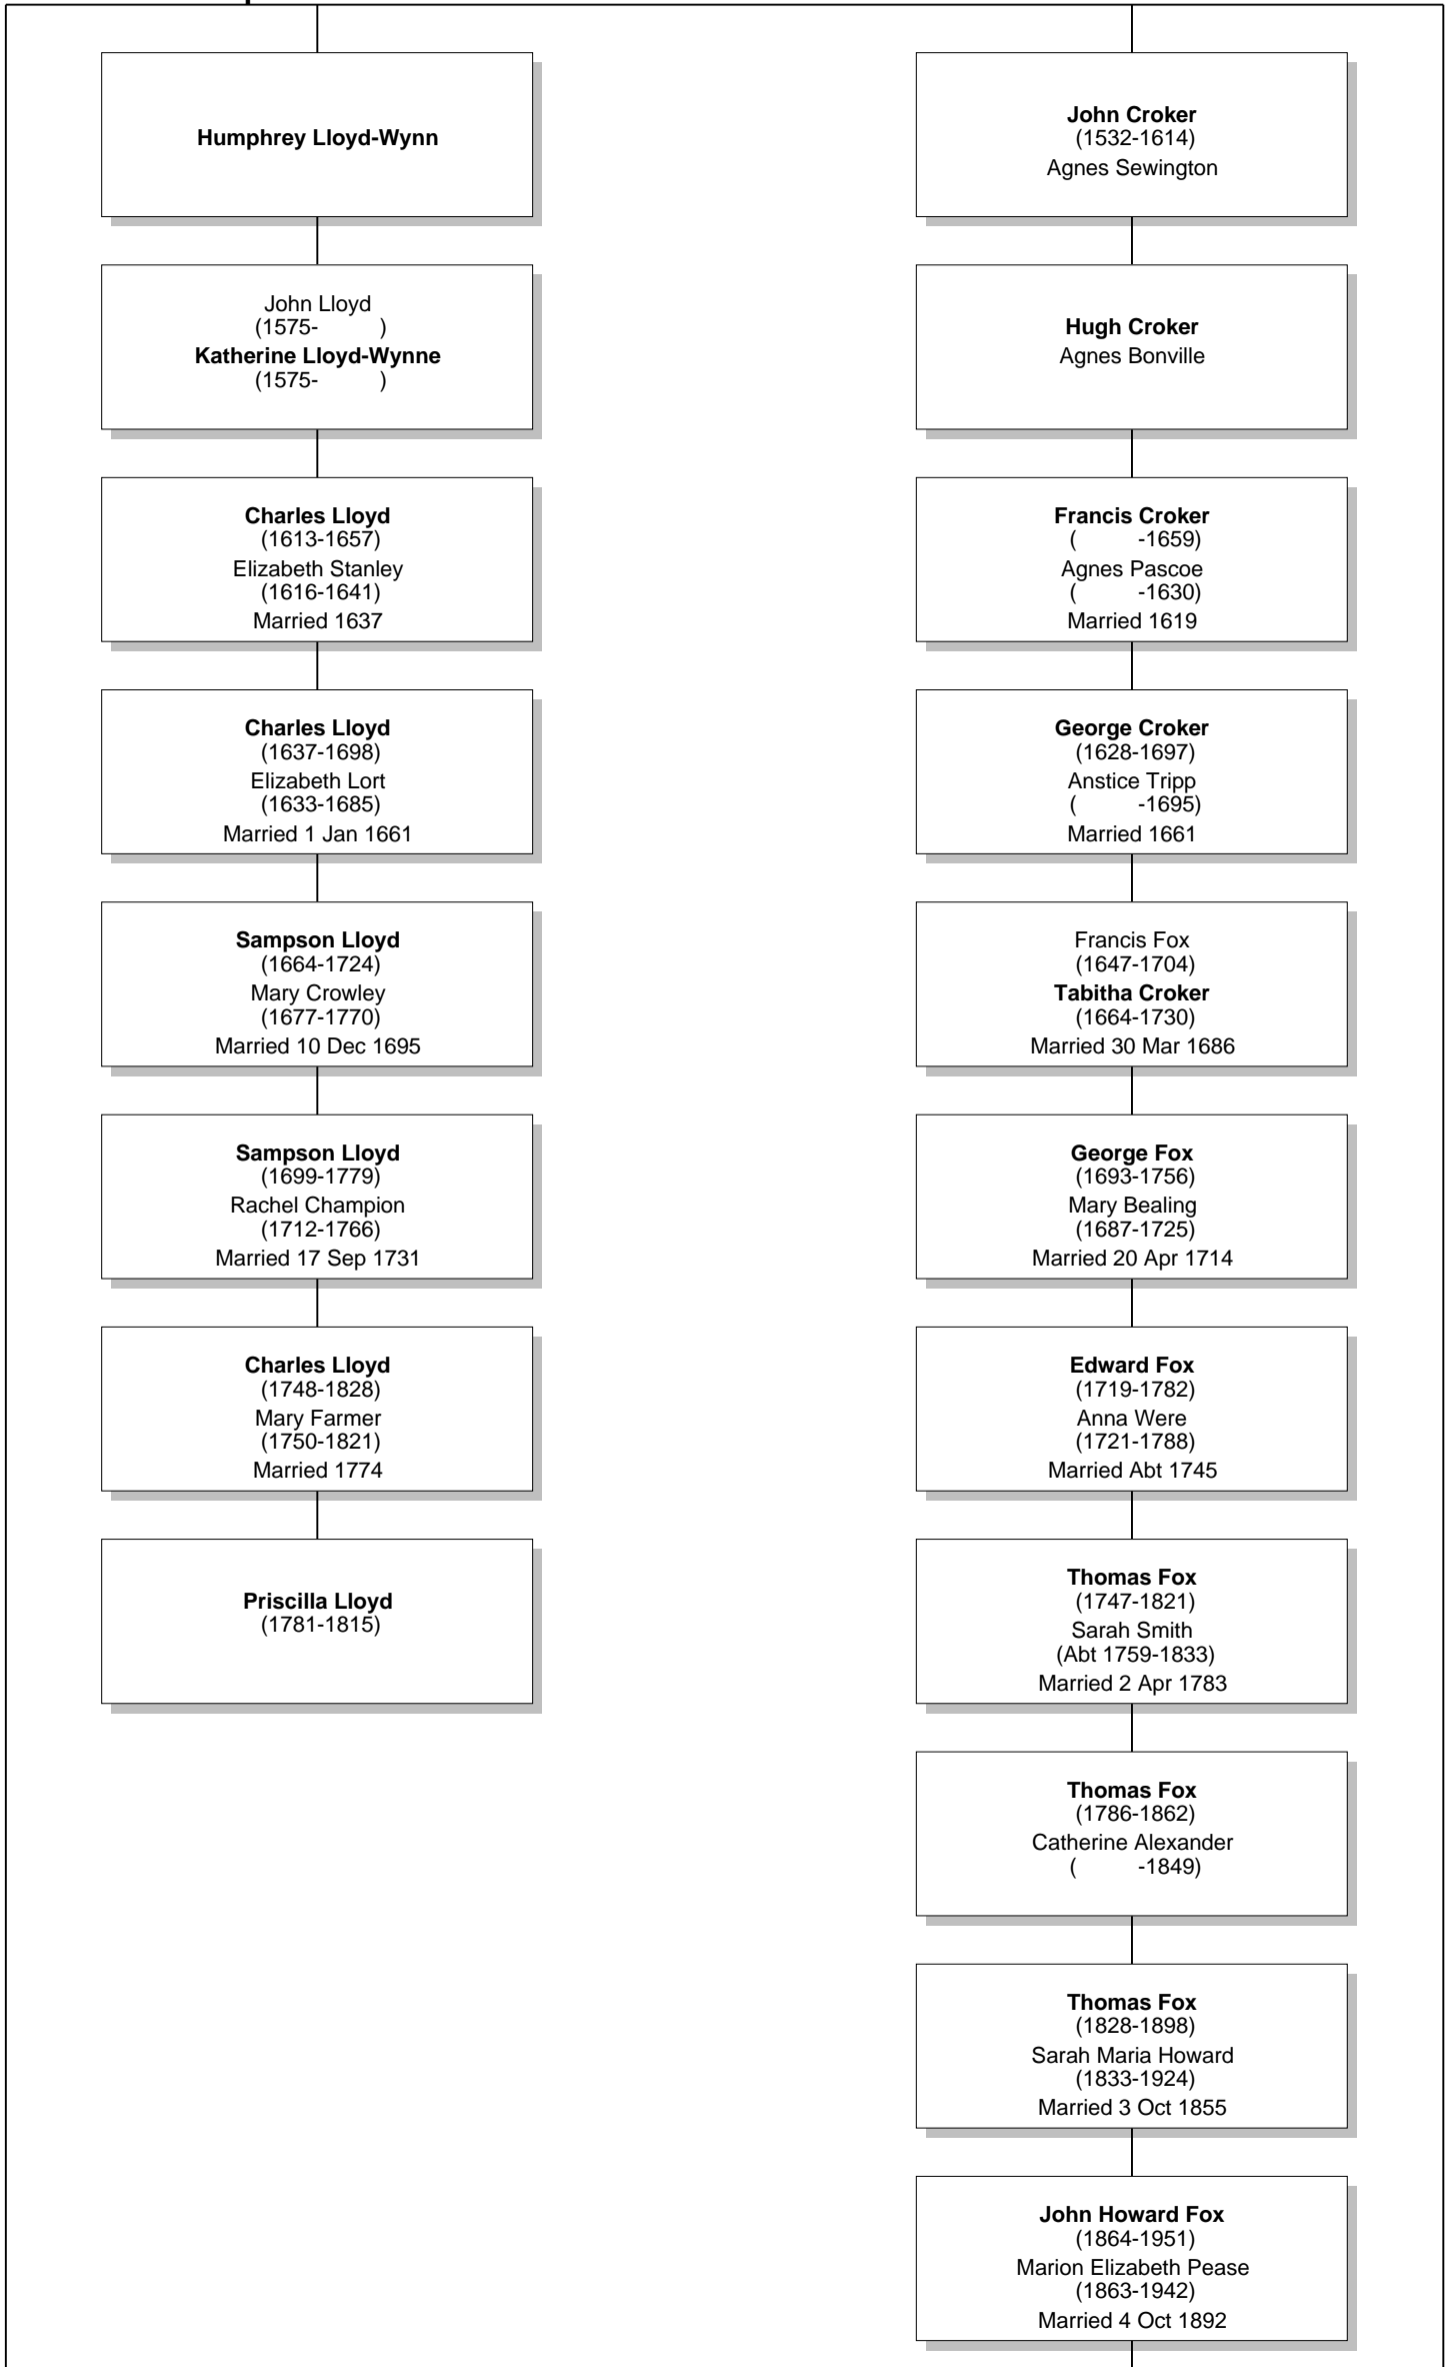

Relationship Chart

Lloyd Howard Fox is the Half-1st cousin 4 times removed * of Priscilla Lloyd

Relationship Chart

Lloyd Howard Fox is the 16th cousin 4 times removed * of Priscilla Lloyd

Common Ancestor

Edward I
(1239-1307)
of Castile Eleanor
(-1290)
Married 18 Oct 1254

Theobald Grenfield
Margaret Coute nay

Henry IV
(1367-1413)

William Granville
Philippa Bonville

Humphrey Plantagenet

William Yeo
Ellena Granville

Henry De Grey
(-1449)
Antigone

Robert Yeo
Alice Walrond

Roger Kynaston
Elizabeth De Grey

John Croker
Elizabeth Yeo

Humphrey Kynaston
(1468-1534)
Isabella Verch Meredith Ap Howell

John Croker
(1458-Abt 1547)
Elizabeth Pollard
(-1531)

John Lloyd
Margaret Kynaston

John Croker
(1515-1560)
Elizabeth Strode

Relationship Chart

Relationship Chart

Lloyd Howard Fox
(1893-1991)

Relationship Chart

Lloyd Howard Fox is the Half-16th cousin 4 times removed * of Priscilla Lloyd

Relationship Chart

Relationship Chart

Lloyd Howard Fox
(1893-1991)