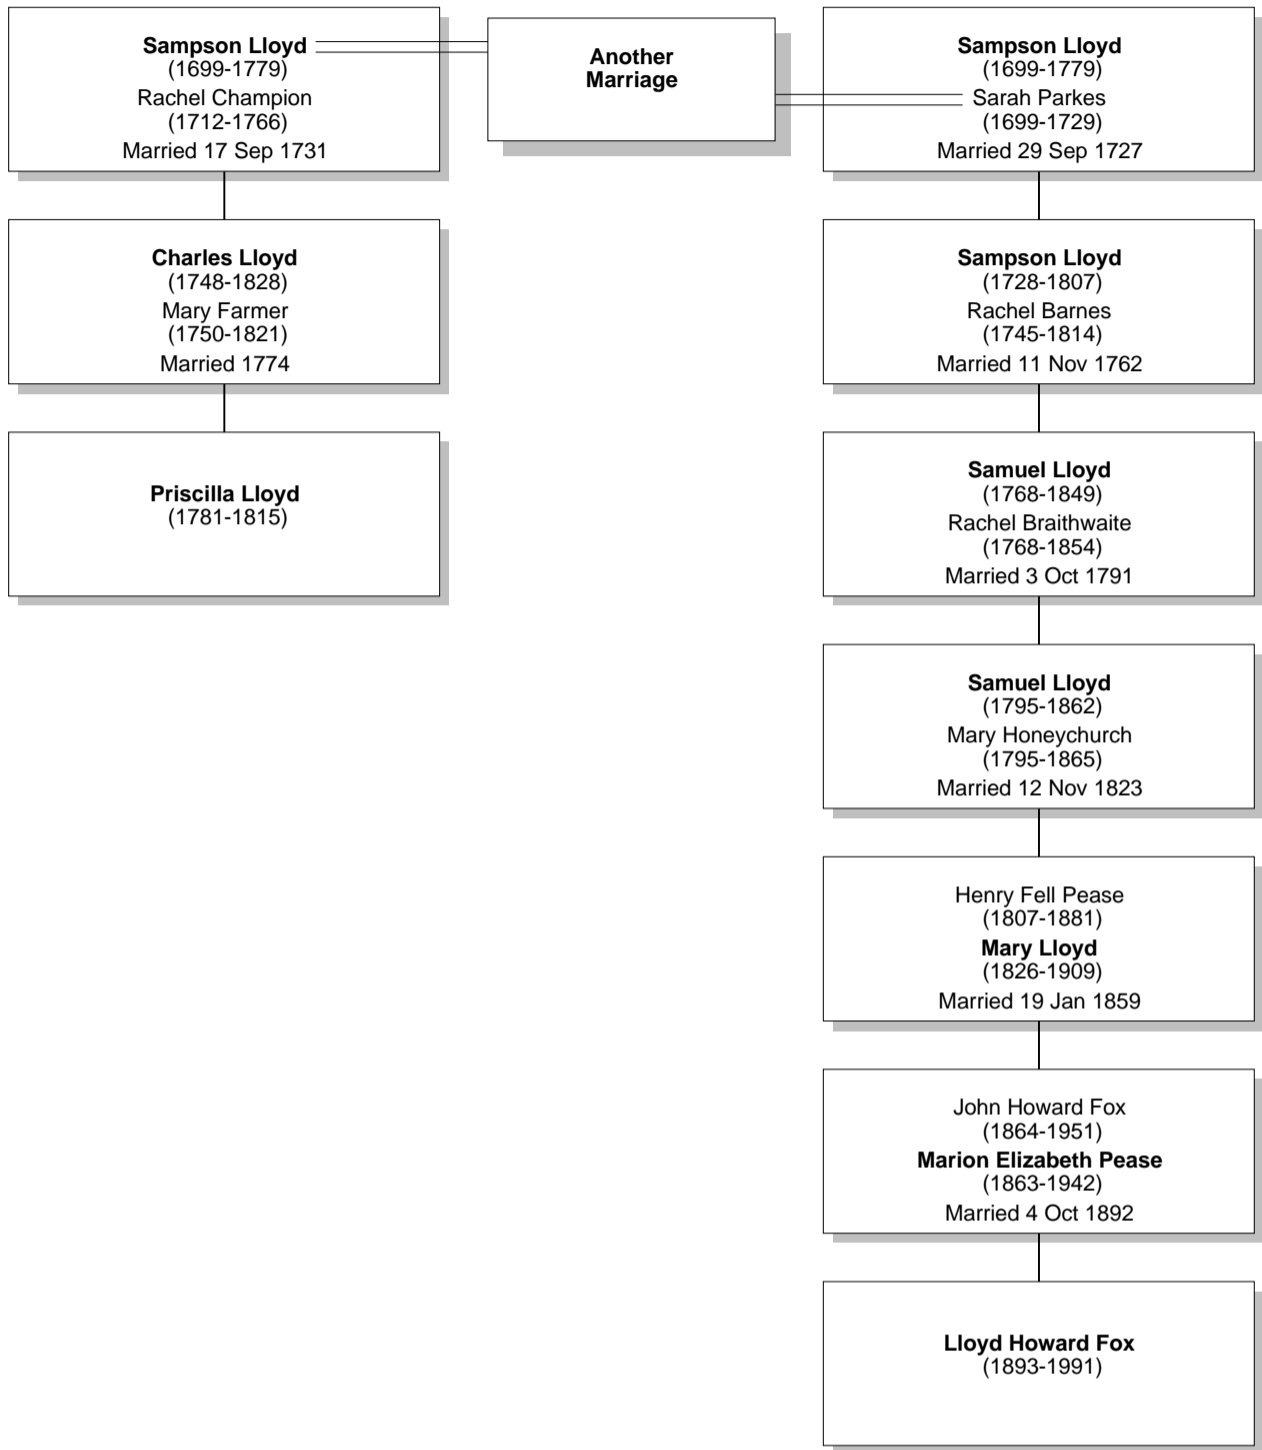

Relationship Chart

Lloyd Howard Fox is the Half-1st cousin 4 times removed * of Priscilla Lloyd

Relationship Chart

Lloyd Howard Fox is the 16th cousin 4 times removed * of Priscilla Lloyd

Common Ancestor

Edward I
(1239-1307)
of Castile Eleanor
(-1290)
Married 18 Oct 1254

Edward II
(1284-1327)
Isabella Capet

Humphrey De Bohun
(1276-1322)
Elizabeth Plantagenet
(1282-1316)
Married 14 Nov 1302

Edward III
(1312-1377)
Philippa ?

Hugh Courtenay
(1303-1377)
Margaret De Bohun

John of Gaunt