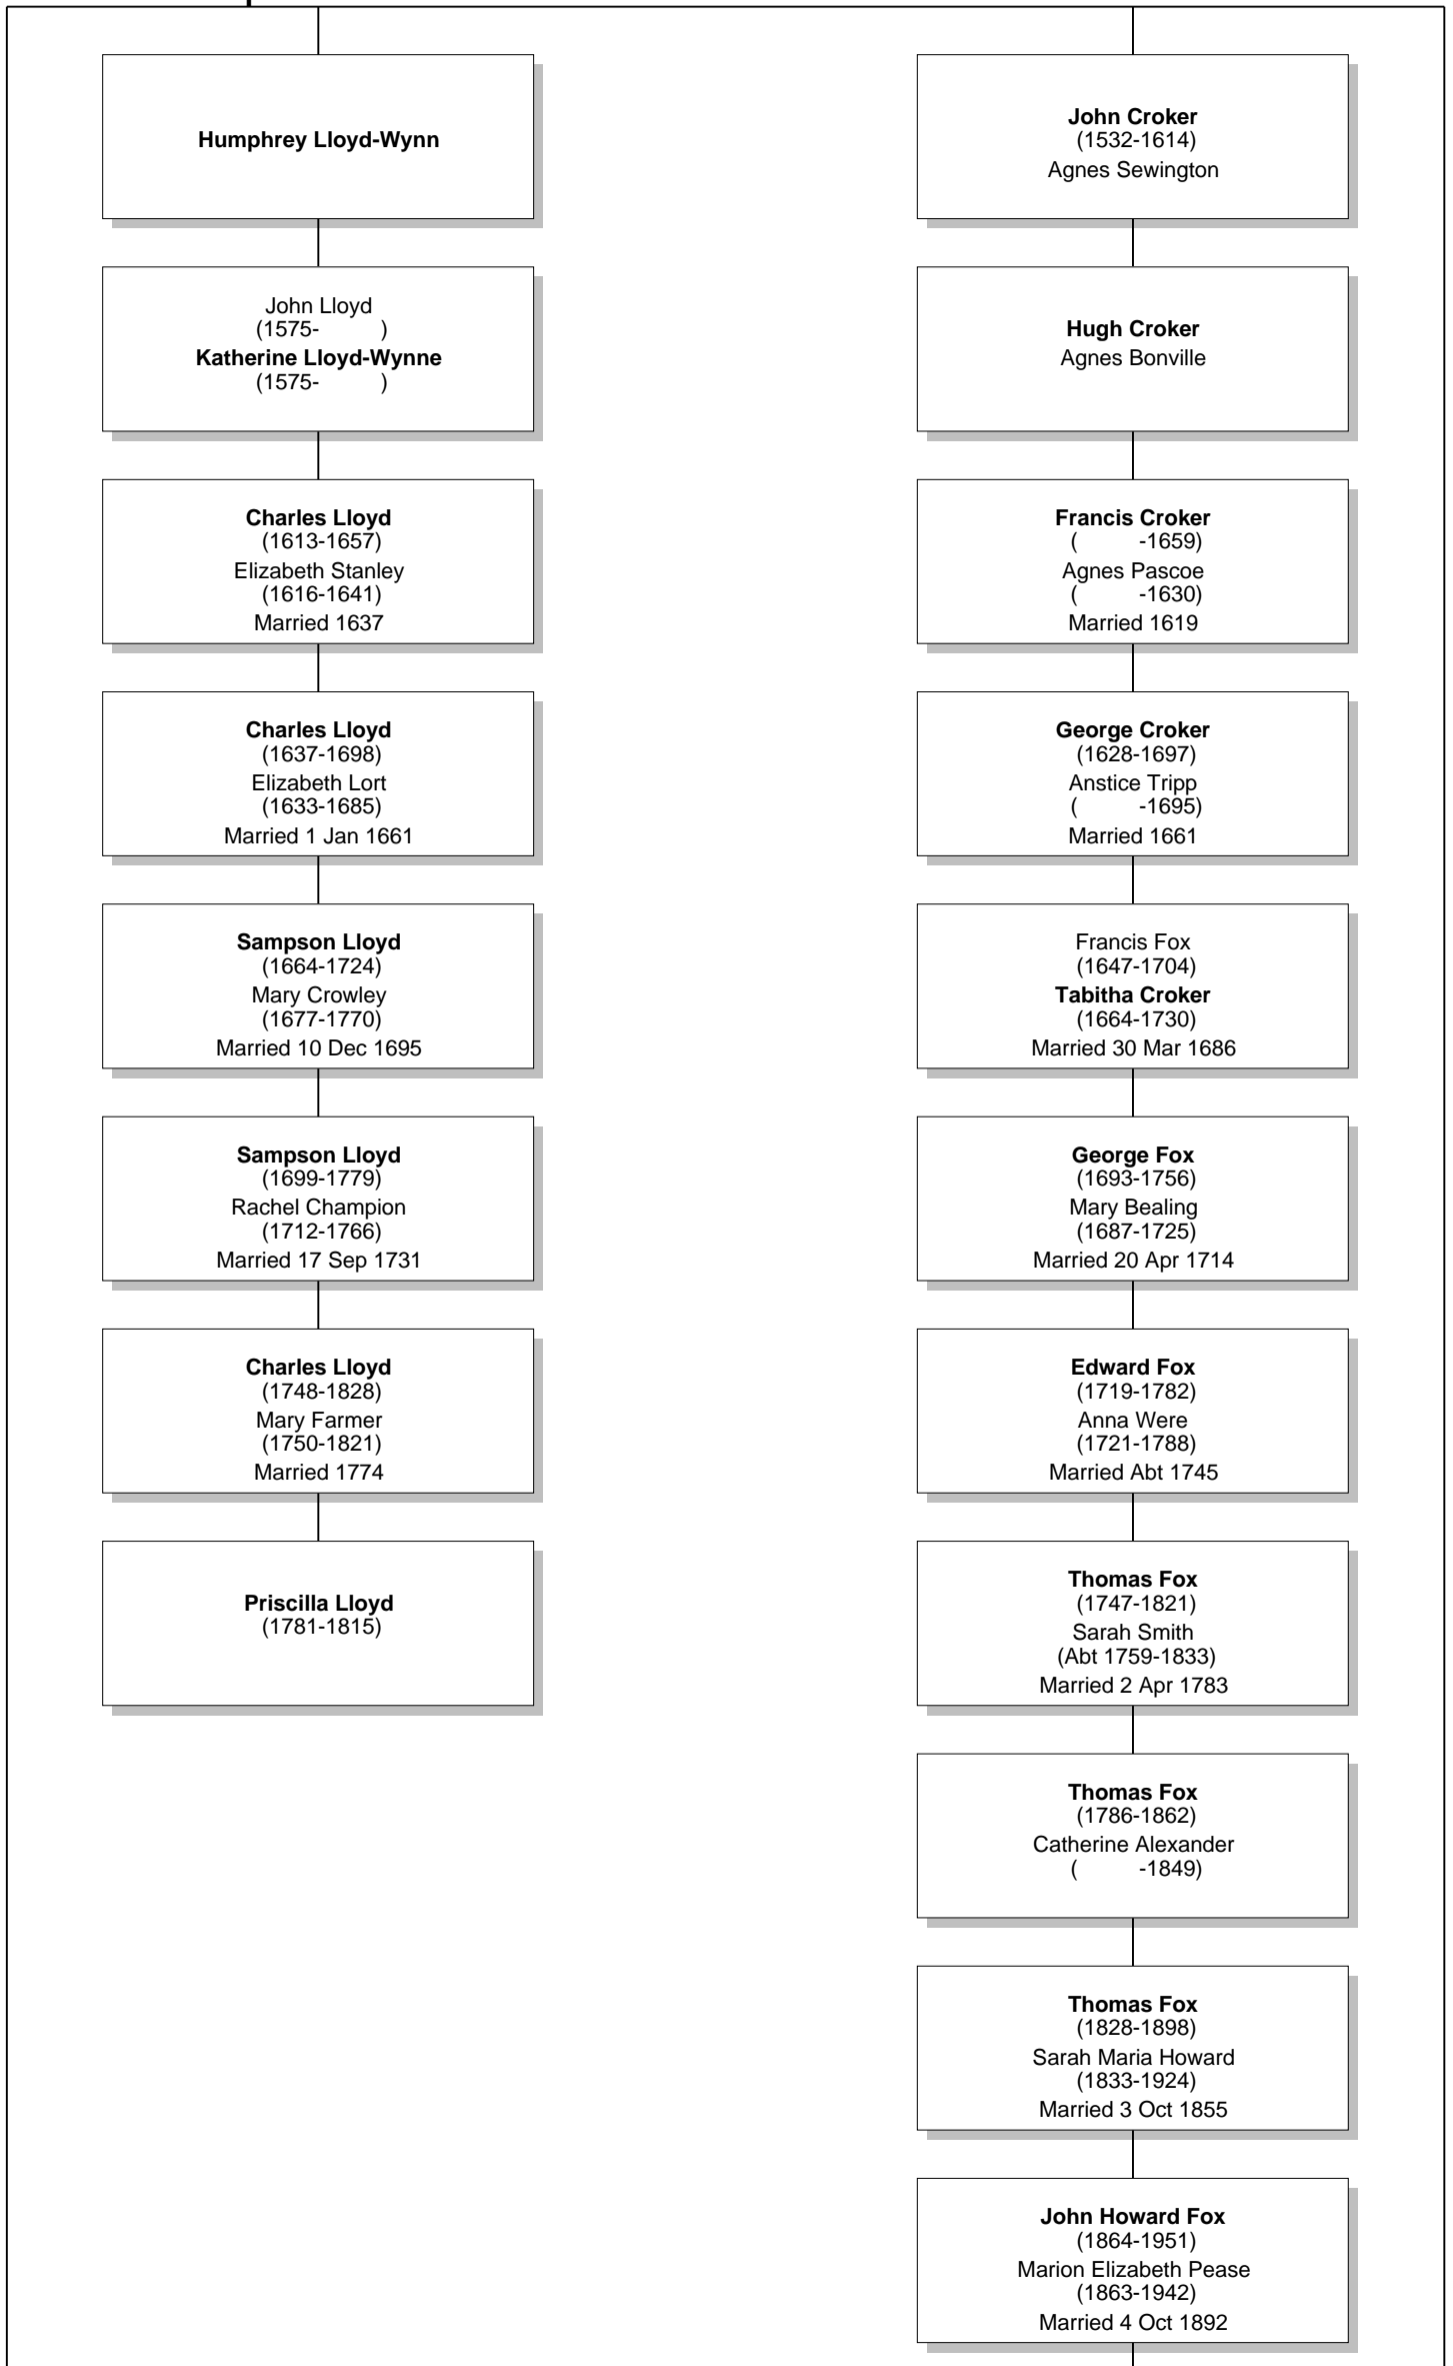

Relationship Chart

Lloyd Howard Fox is the Half-1st cousin 4 times removed * of Priscilla Lloyd

Relationship Chart

Lloyd Howard Fox is the 16th cousin 4 times removed * of Priscilla Lloyd

Common Ancestor

Edward I
(1239-1307)
of Castile Eleanor
(-1290)
Married 18 Oct 1254

Theobald Grenfield
Margaret Coute nay

Henry IV
(1367-1413)

William Granville
Philippa Bonville

Humphrey Plantagenet

William Yeo
Ellena Granville

Henry De Grey
(-1449)
Antigone

Robert Yeo
Alice Walrond

Roger Kynaston
Elizabeth De Grey

John Croker
Elizabeth Yeo

Humphrey Kynaston
(1468-1534)
Isabella Verch Meredith Ap Howell

John Croker
(1458-Abt 1547)
Elizabeth Pollard
(-1531)

John Lloyd
Margaret Kynaston

John Croker
(1515-1560)
Elizabeth Strode

Relationship Chart

Relationship Chart

Lloyd Howard Fox
(1893-1991)

Relationship Chart

Lloyd Howard Fox is the Half-16th cousin 4 times removed * of Priscilla Lloyd

Relationship Chart

Relationship Chart

Lloyd Howard Fox
(1893-1991)