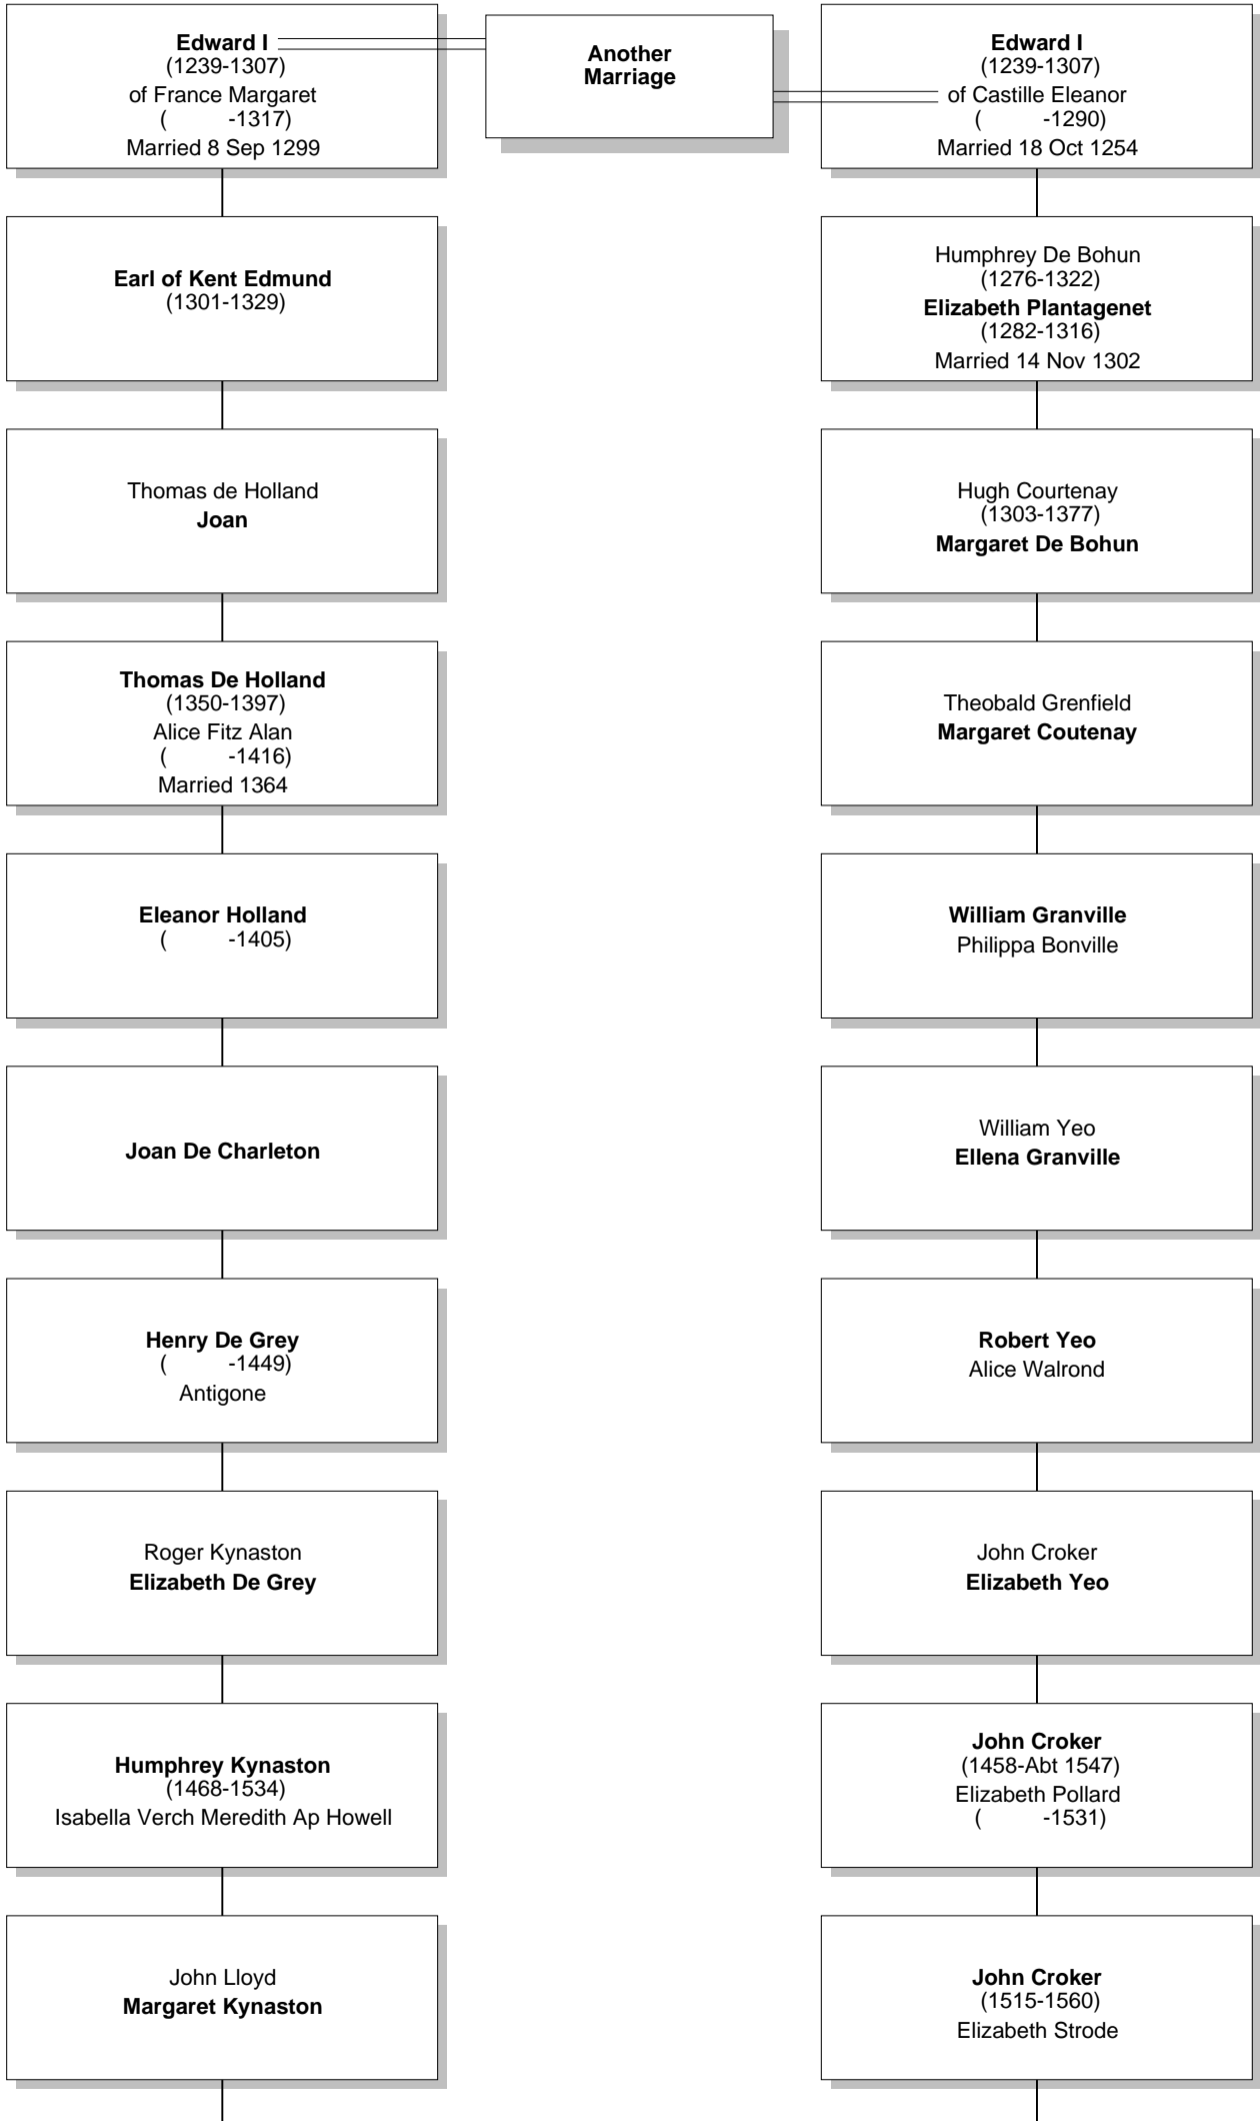

Relationship Chart

Lloyd Howard Fox is the Half-1st cousin 4 times removed * of Priscilla Lloyd

Relationship Chart

Lloyd Howard Fox is the 16th cousin 4 times removed * of Priscilla Lloyd

Common Ancestor

Edward I
(1239-1307)
of Castile Eleanor
(-1290)
Married 18 Oct 1254

Theobald Grenfield
Margaret Coute nay

Henry IV
(1367-1413)

William Granville
Philippa Bonville

Humphrey Plantagenet

William Yeo
Ellena Granville

Henry De Grey
(-1449)
Antigone

Robert Yeo
Alice Walrond

Roger Kynaston
Elizabeth De Grey

John Croker
Elizabeth Yeo

Humphrey Kynaston
(1468-1534)
Isabella Verch Meredith Ap Howell

John Croker
(1458-Abt 1547)
Elizabeth Pollard
(-1531)

John Lloyd
Margaret Kynaston

John Croker
(1515-1560)
Elizabeth Strode

Relationship Chart

Relationship Chart

Lloyd Howard Fox
(1893-1991)

Relationship Chart

Lloyd Howard Fox is the Half-16th cousin 4 times removed * of Priscilla Lloyd

Relationship Chart

Relationship Chart

Lloyd Howard Fox
(1893-1991)