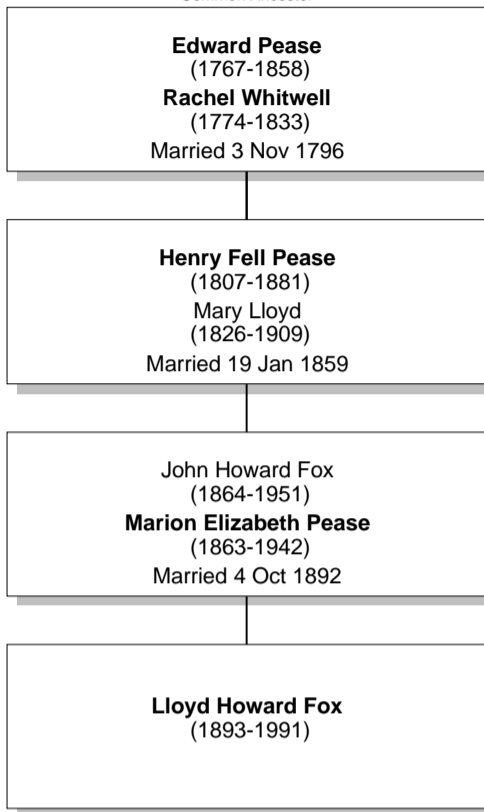

Relationship Chart

Lloyd Howard Fox is the Great-grandson of Rachel Whitwell

Common Ancestor

Relationship Chart

Lloyd Howard Fox is the 1st cousin 4 times removed * of Rachel Whitwell

Relationship Chart

Lloyd Howard Fox is the 1st cousin 4 times removed * of Rachel Whitwell

Relationship Chart

Lloyd Howard Fox is the 3rd cousin 3 times removed * of Rachel Whitwell