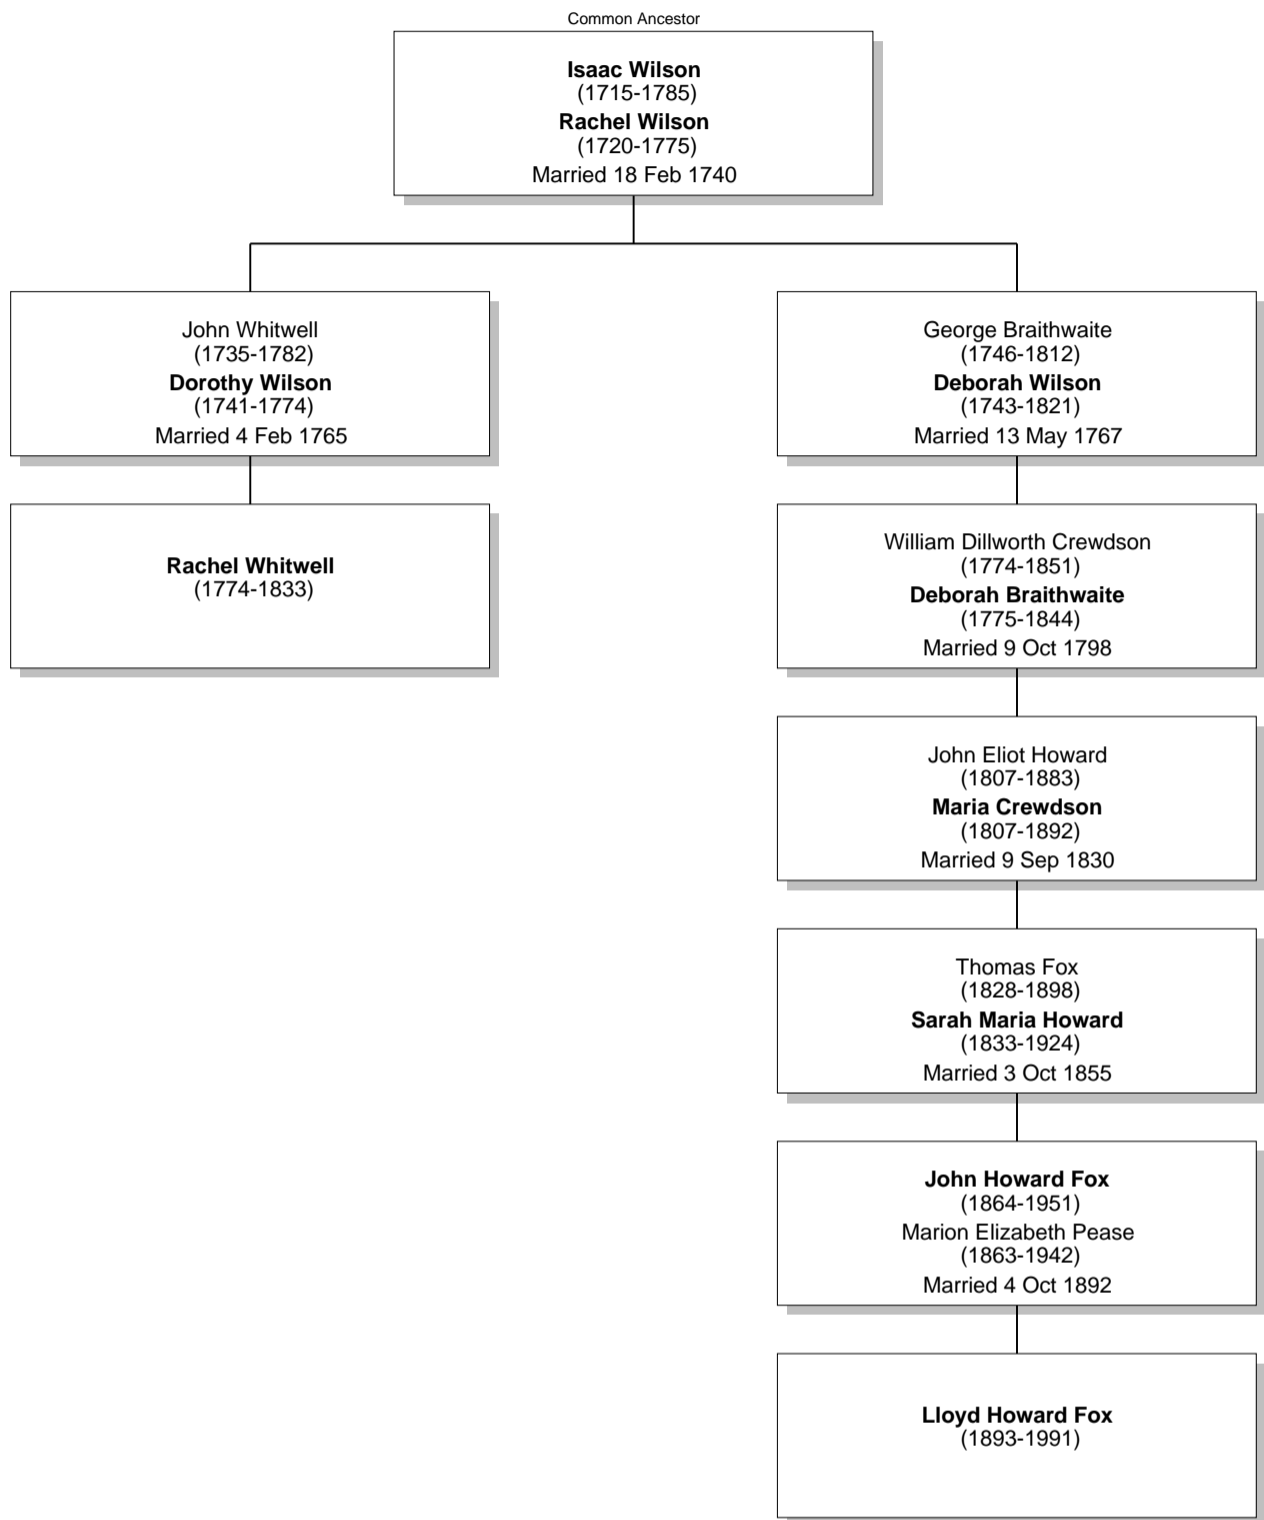

Relationship Chart

Lloyd Howard Fox is the Great-grandson of Rachel Whitwell

Common Ancestor

Relationship Chart

Lloyd Howard Fox is the 1st cousin 4 times removed * of Rachel Whitwell

Relationship Chart

Lloyd Howard Fox is the 1st cousin 4 times removed * of Rachel Whitwell

Relationship Chart

Lloyd Howard Fox is the 3rd cousin 3 times removed * of Rachel Whitwell