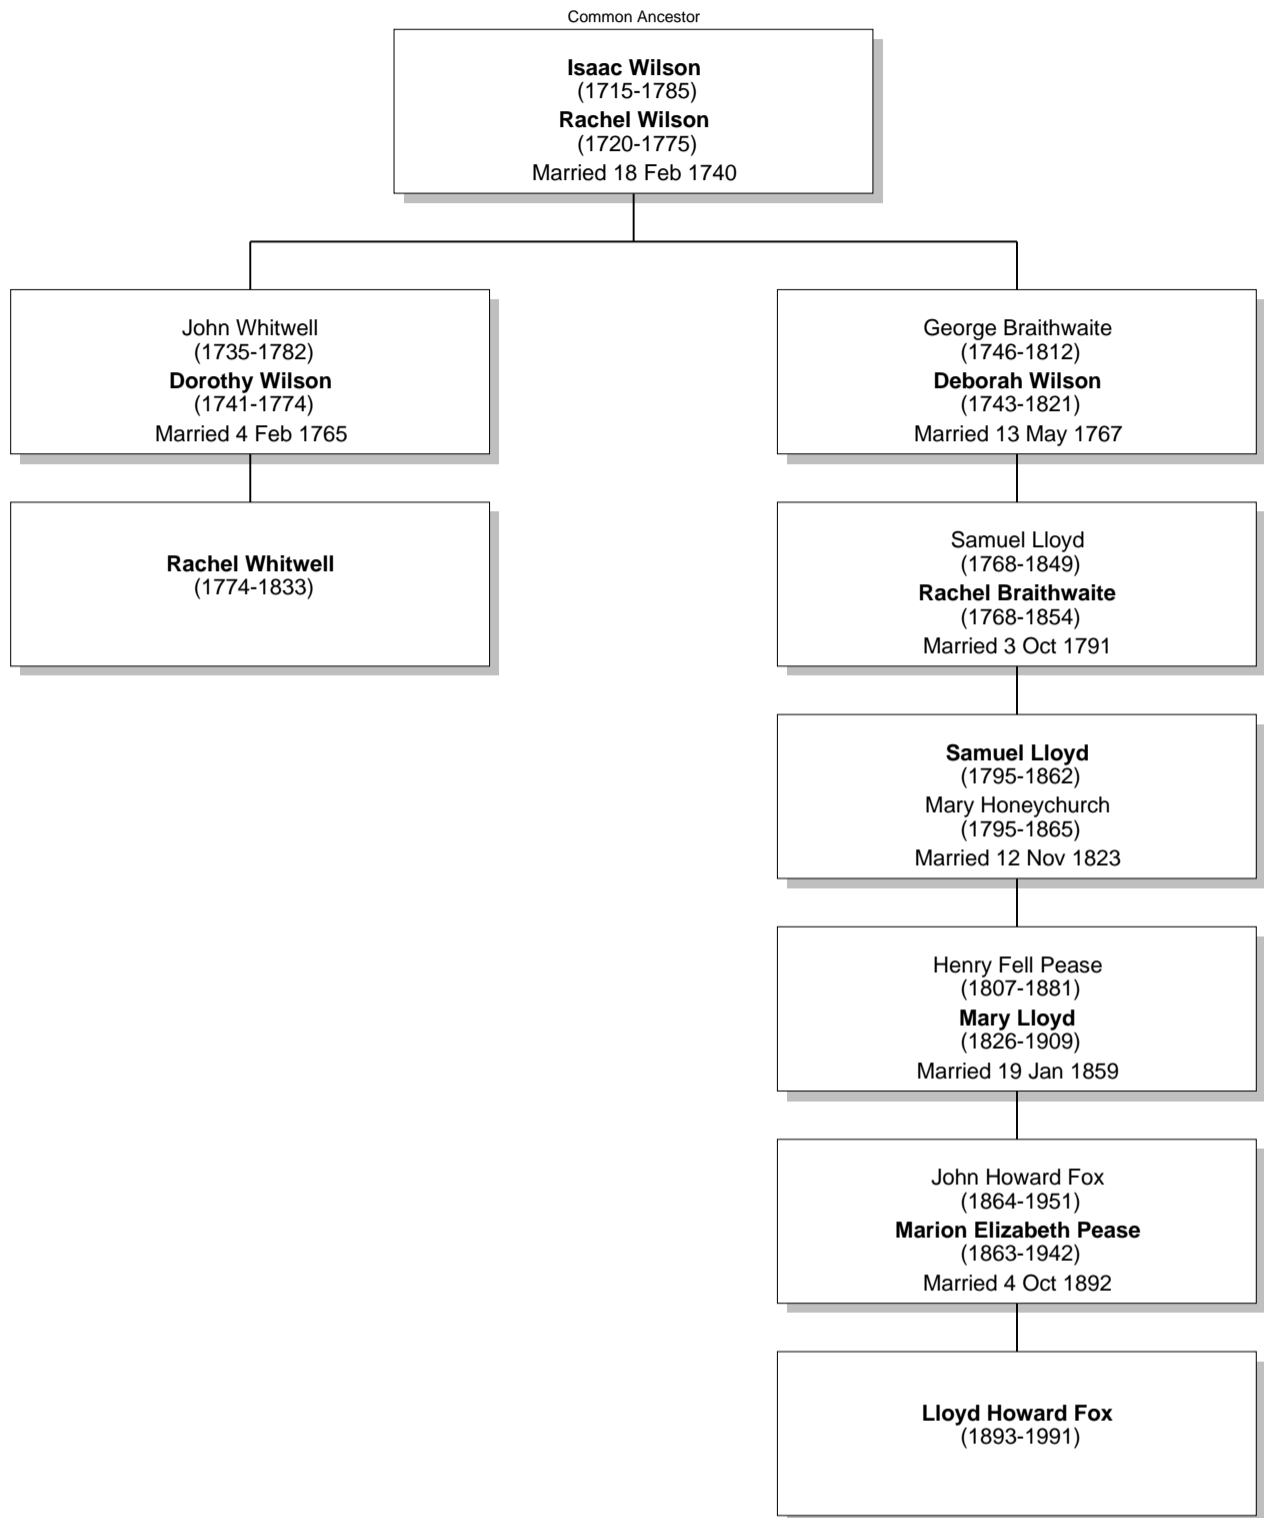

Relationship Chart

Lloyd Howard Fox is the Great-grandson of Rachel Whitwell

Common Ancestor

Relationship Chart

Lloyd Howard Fox is the 1st cousin 4 times removed * of Rachel Whitwell

Relationship Chart

Lloyd Howard Fox is the 1st cousin 4 times removed * of Rachel Whitwell

Relationship Chart

Lloyd Howard Fox is the 3rd cousin 3 times removed * of Rachel Whitwell