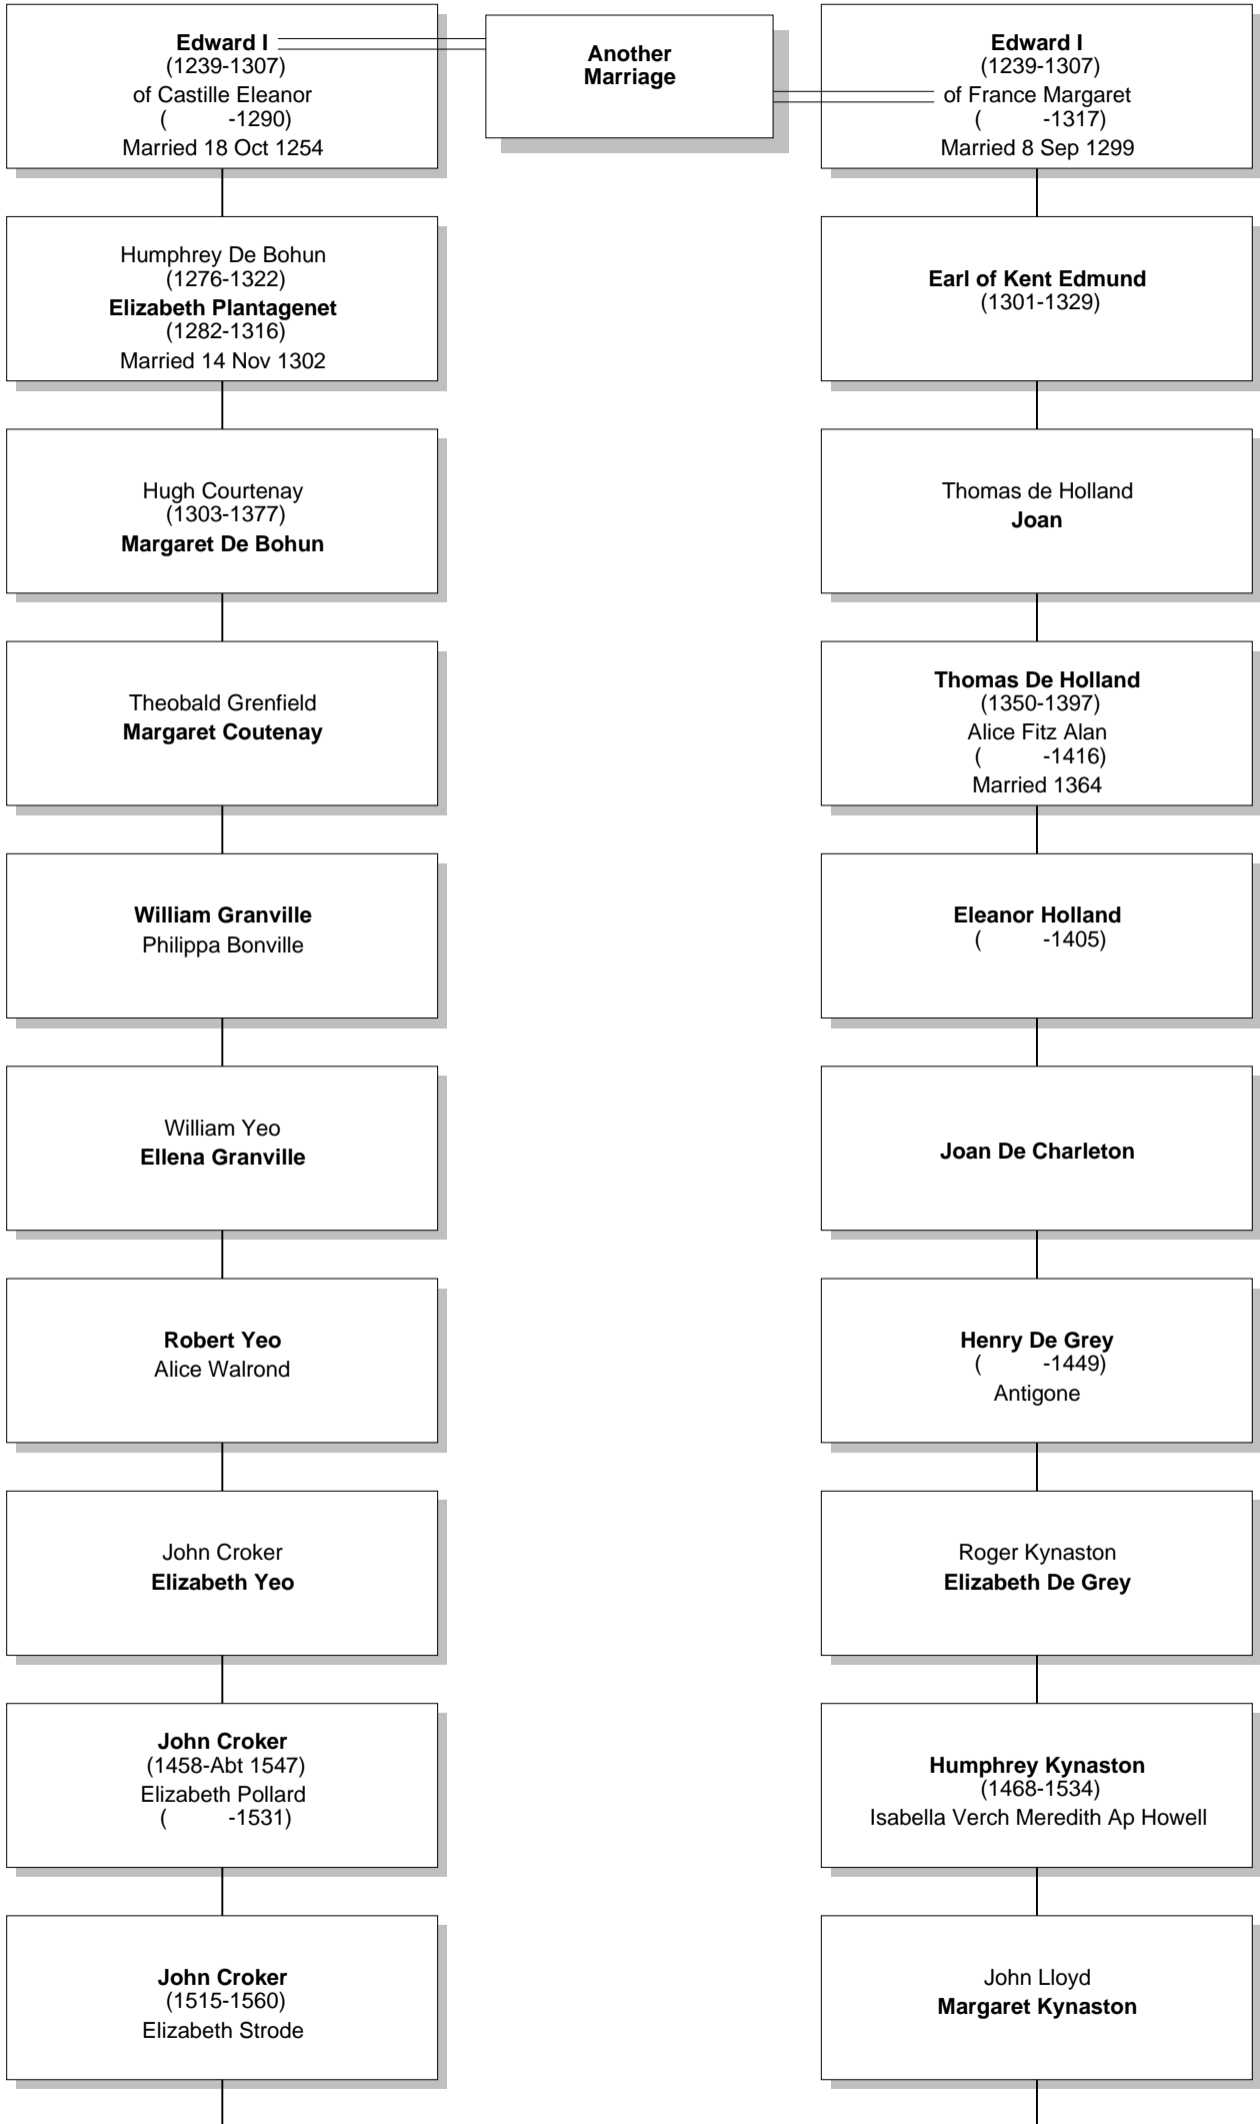

# Relationship Chart

Lloyd Howard Fox is the 1st cousin 4 times removed \* of Robert Were Fox

# Relationship Chart

Lloyd Howard Fox is the Half-1st cousin 4 times removed \* of Robert Were Fox

# Relationship Chart

Lloyd Howard Fox is the Half-16th cousin 4 times removed \* of Robert Were Fox

# Relationship Chart