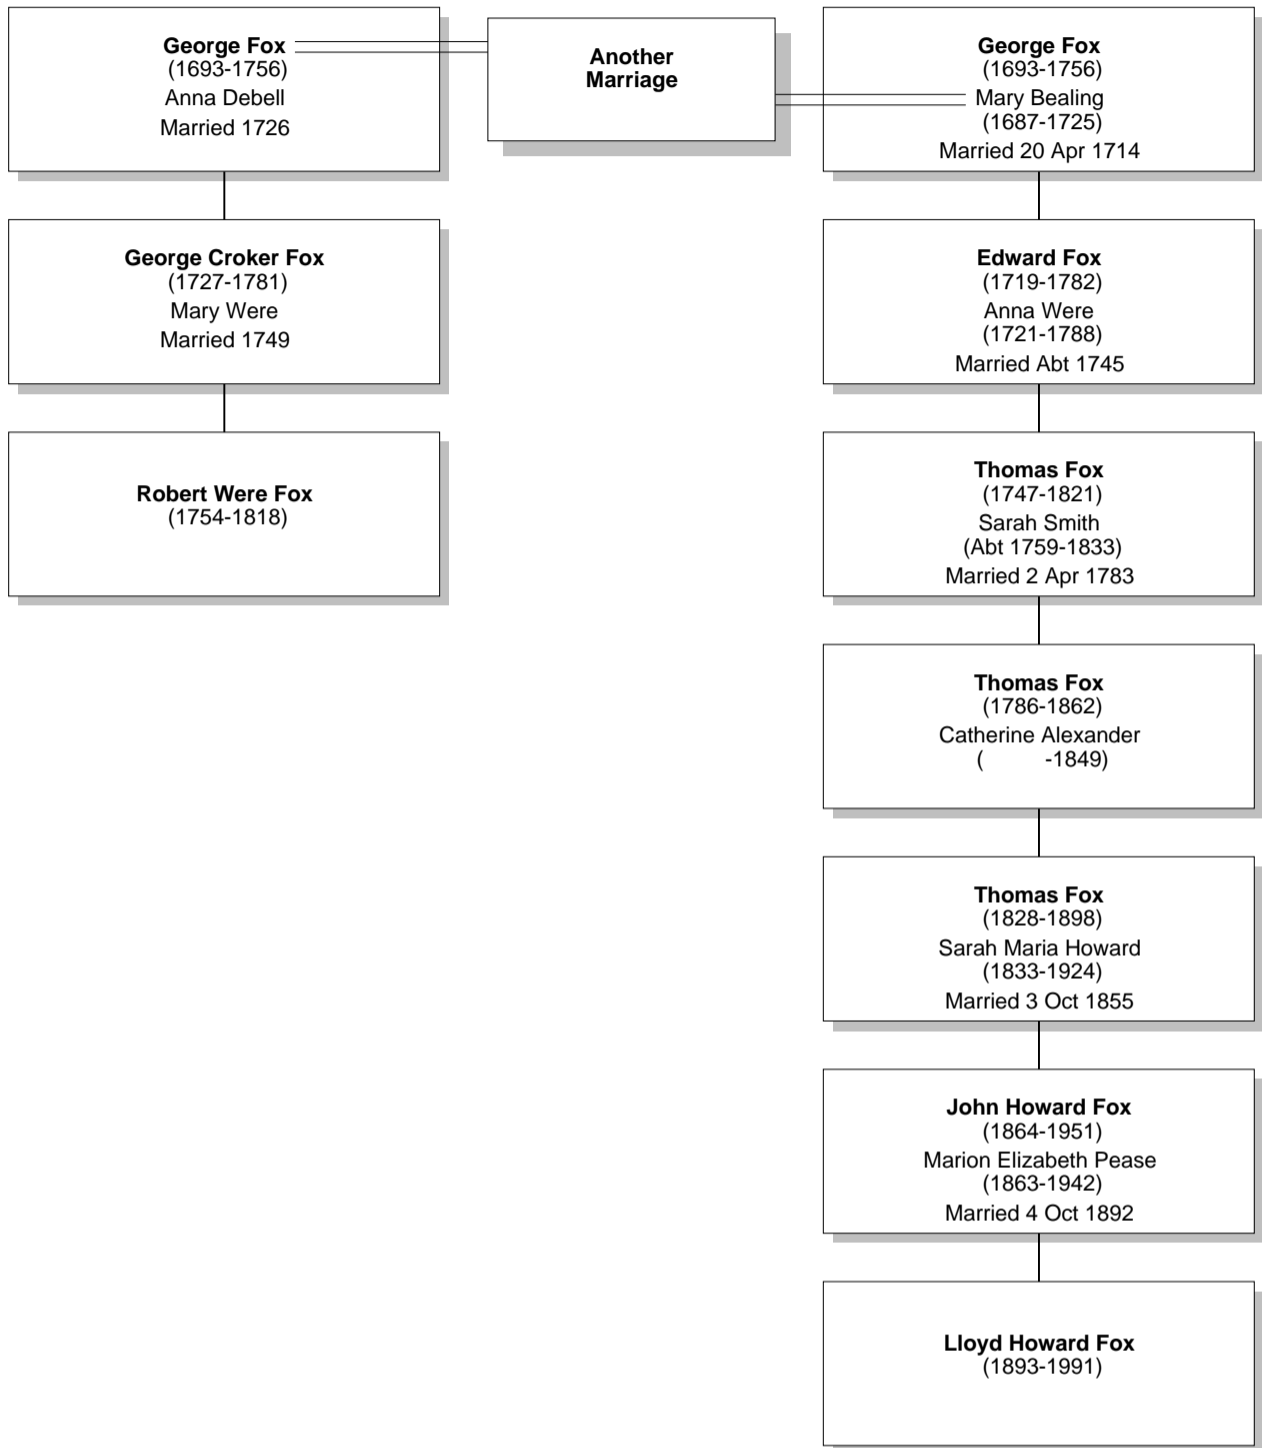

# Relationship Chart

Lloyd Howard Fox is the 1st cousin 4 times removed \* of Robert Were Fox

# Relationship Chart

Lloyd Howard Fox is the Half-1st cousin 4 times removed \* of Robert Were Fox

# Relationship Chart

Lloyd Howard Fox is the Half-16th cousin 4 times removed \* of Robert Were Fox

# Relationship Chart