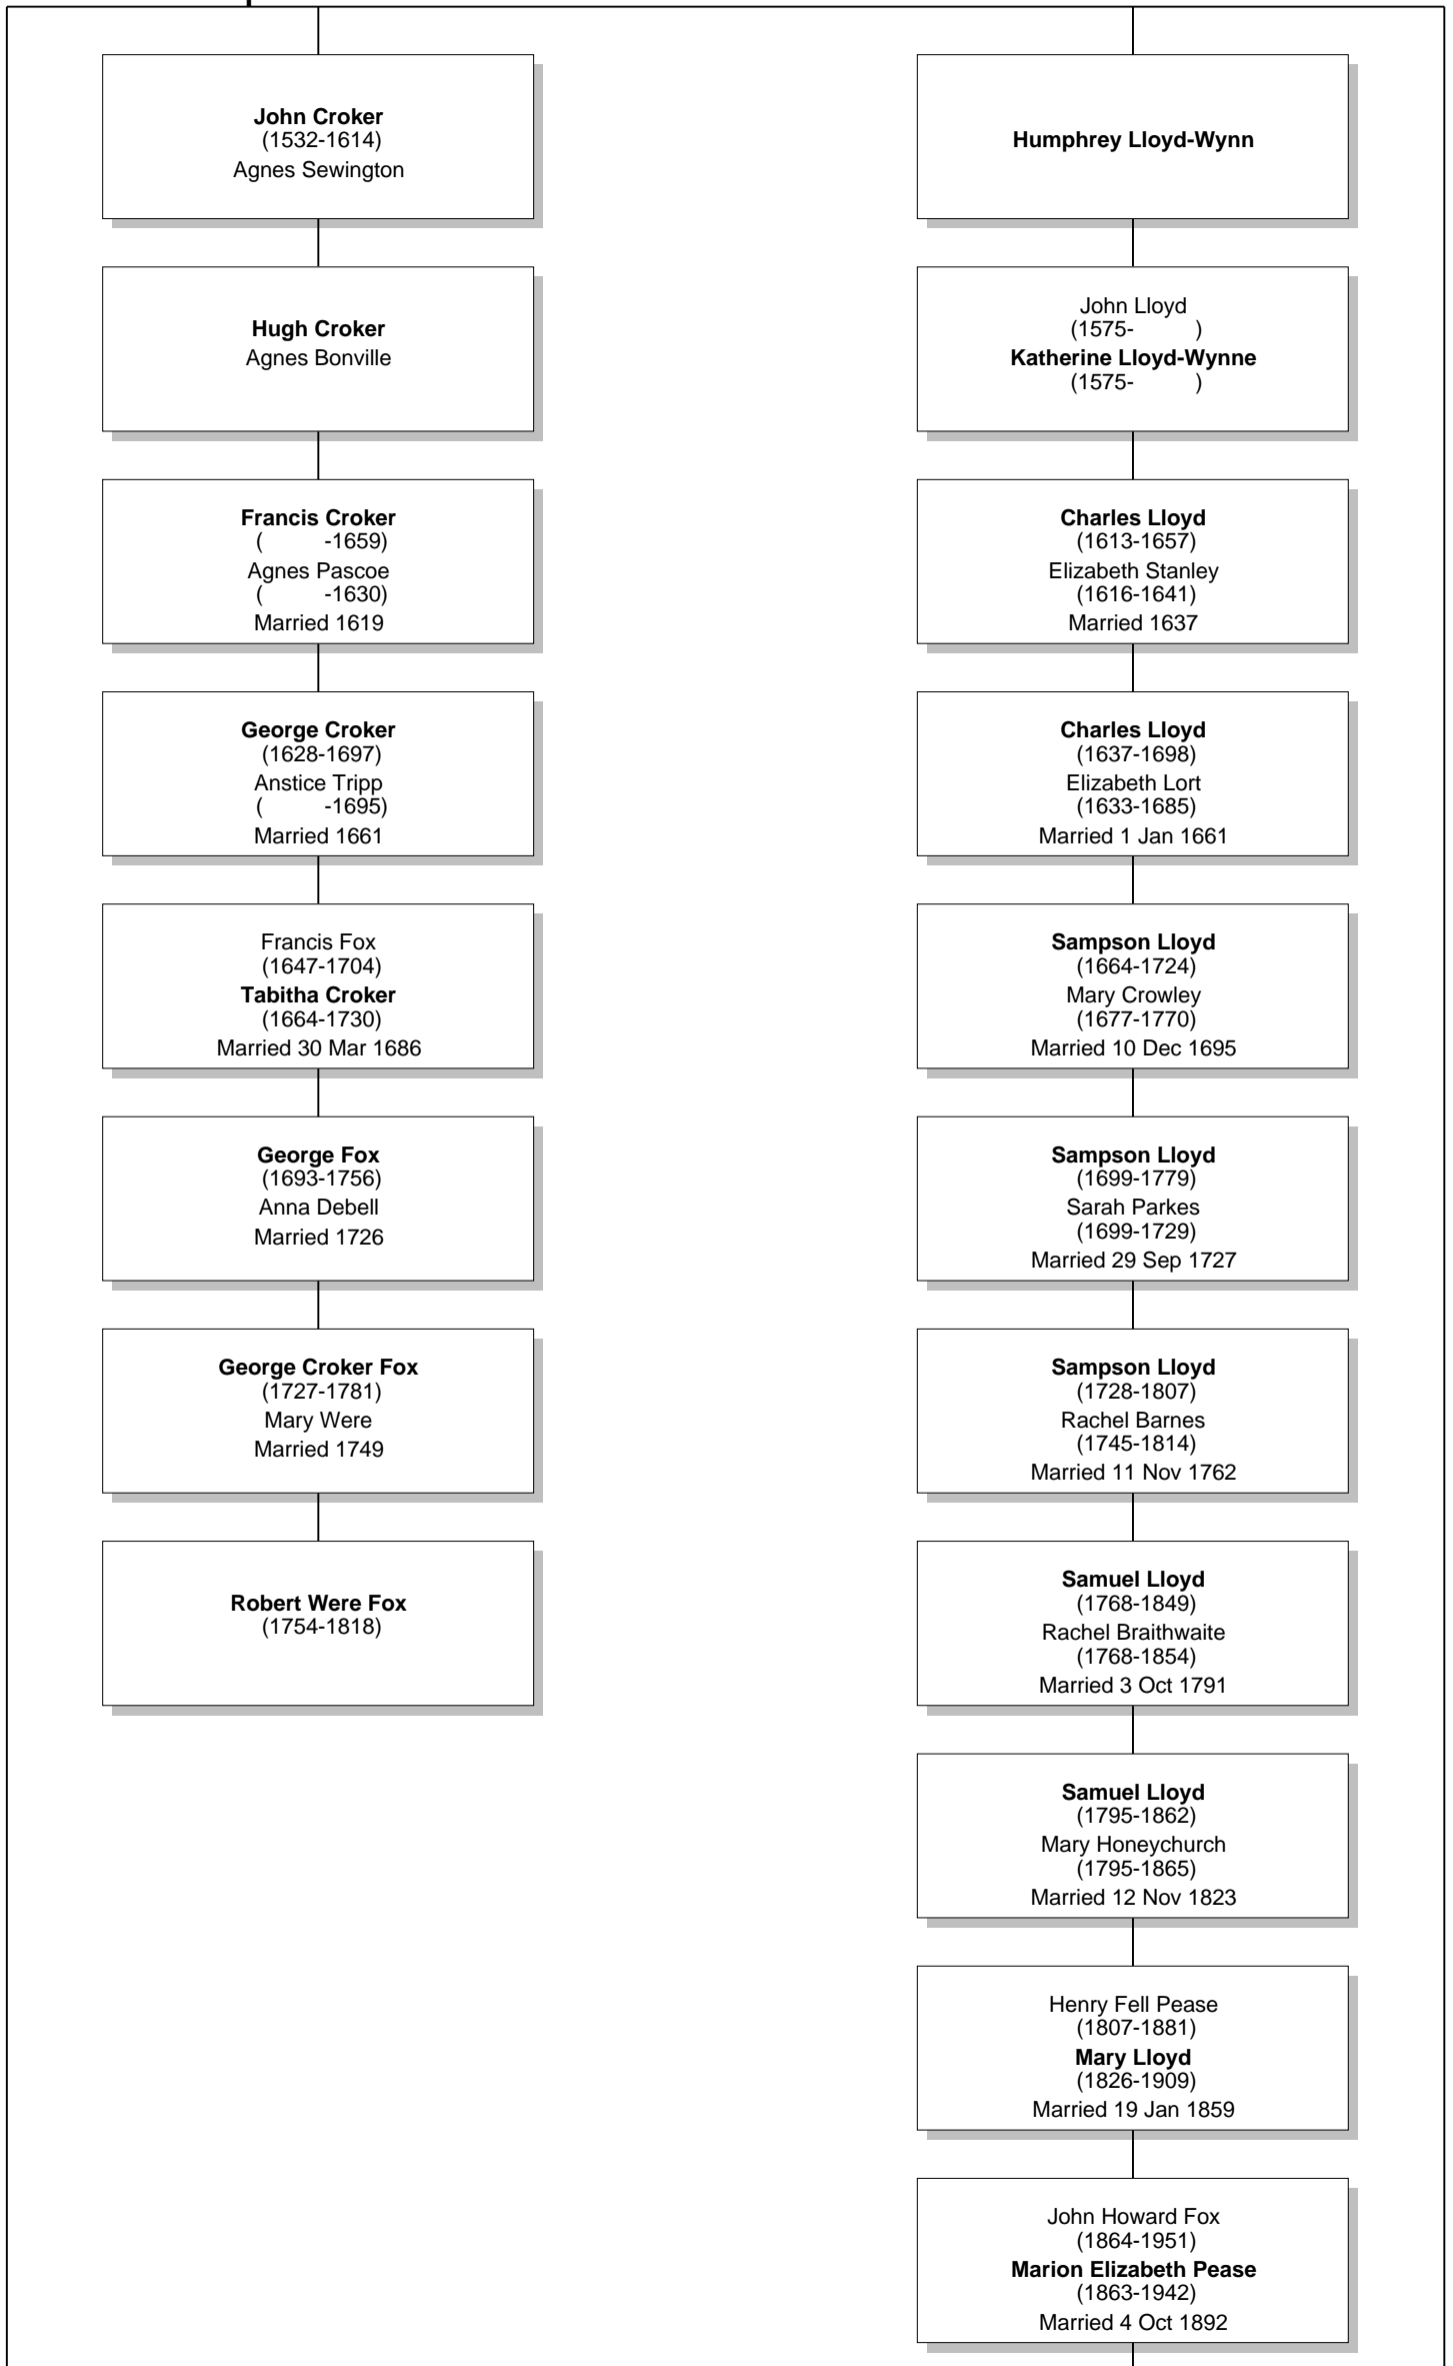

# Relationship Chart

Lloyd Howard Fox is the 1st cousin 4 times removed \* of Robert Were Fox

# Relationship Chart

Lloyd Howard Fox is the Half-1st cousin 4 times removed \* of Robert Were Fox

# Relationship Chart

Lloyd Howard Fox is the Half-16th cousin 4 times removed \* of Robert Were Fox

# Relationship Chart