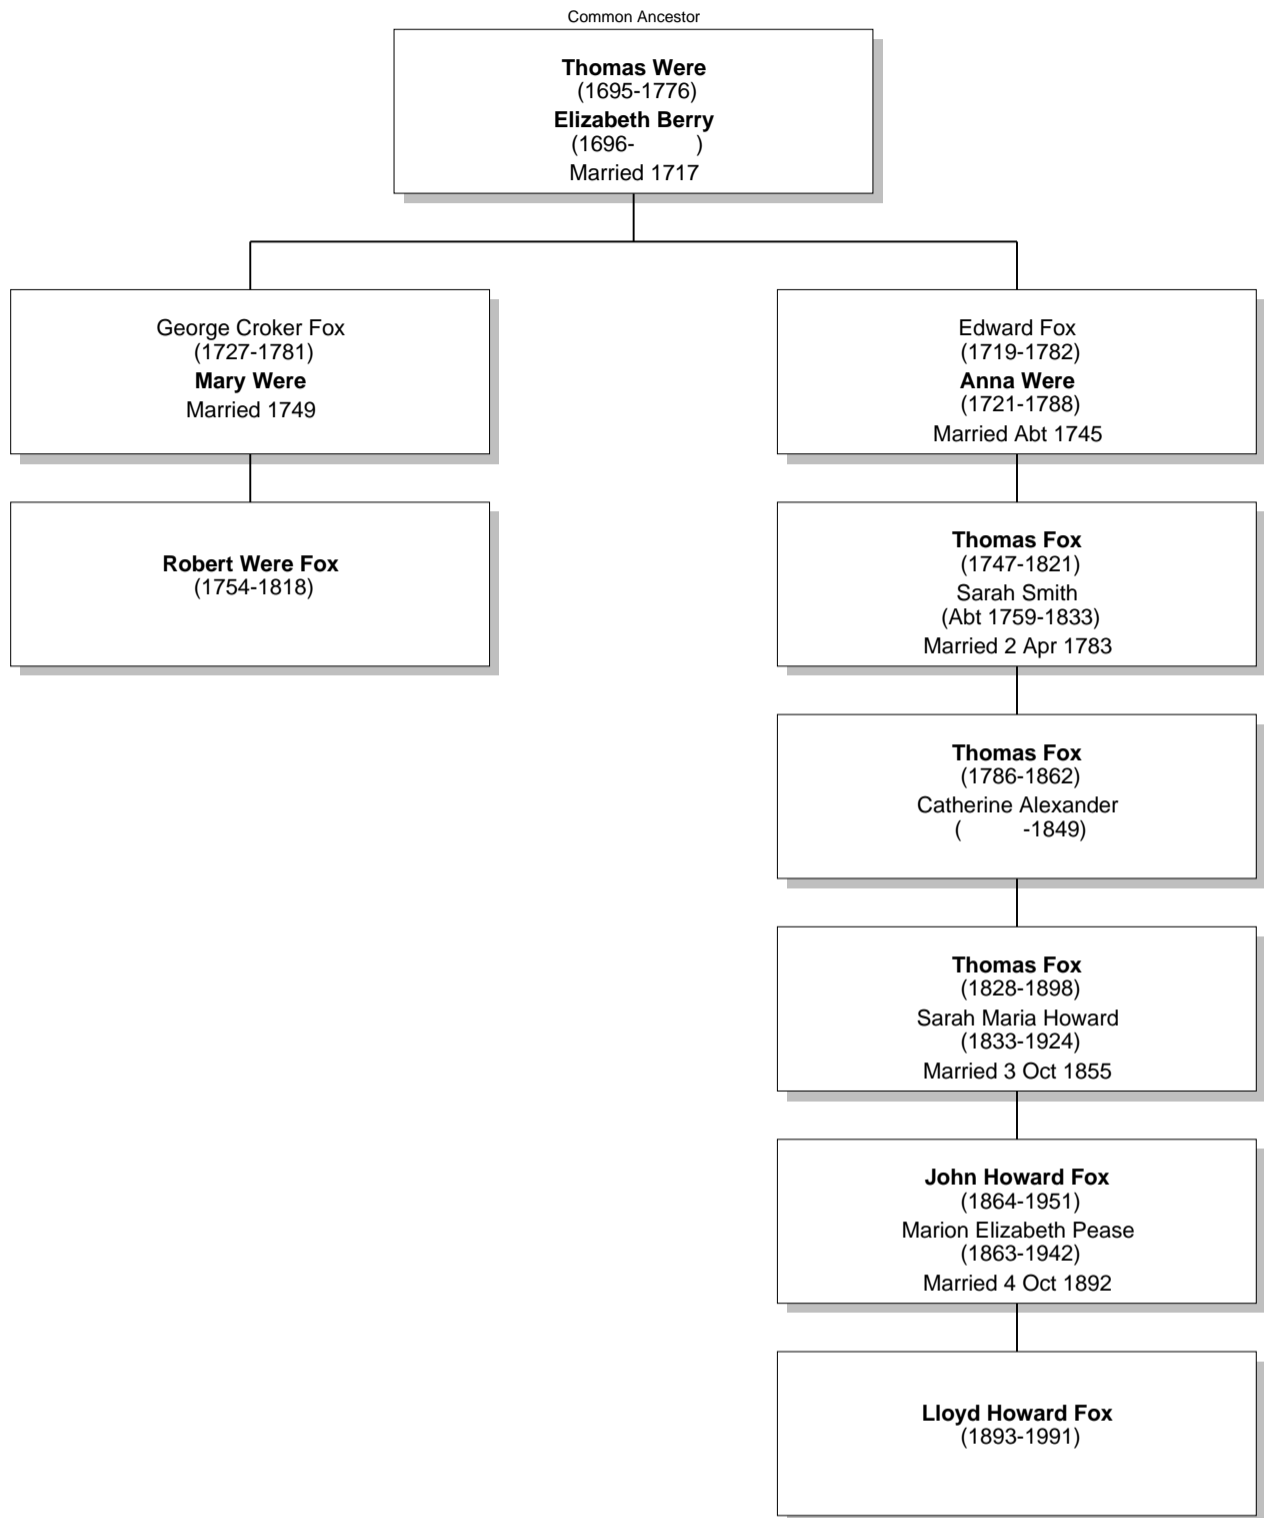

# Relationship Chart

Lloyd Howard Fox is the 1st cousin 4 times removed \* of Robert Were Fox

# Relationship Chart

Lloyd Howard Fox is the Half-1st cousin 4 times removed \* of Robert Were Fox

# Relationship Chart

Lloyd Howard Fox is the Half-16th cousin 4 times removed \* of Robert Were Fox

# Relationship Chart