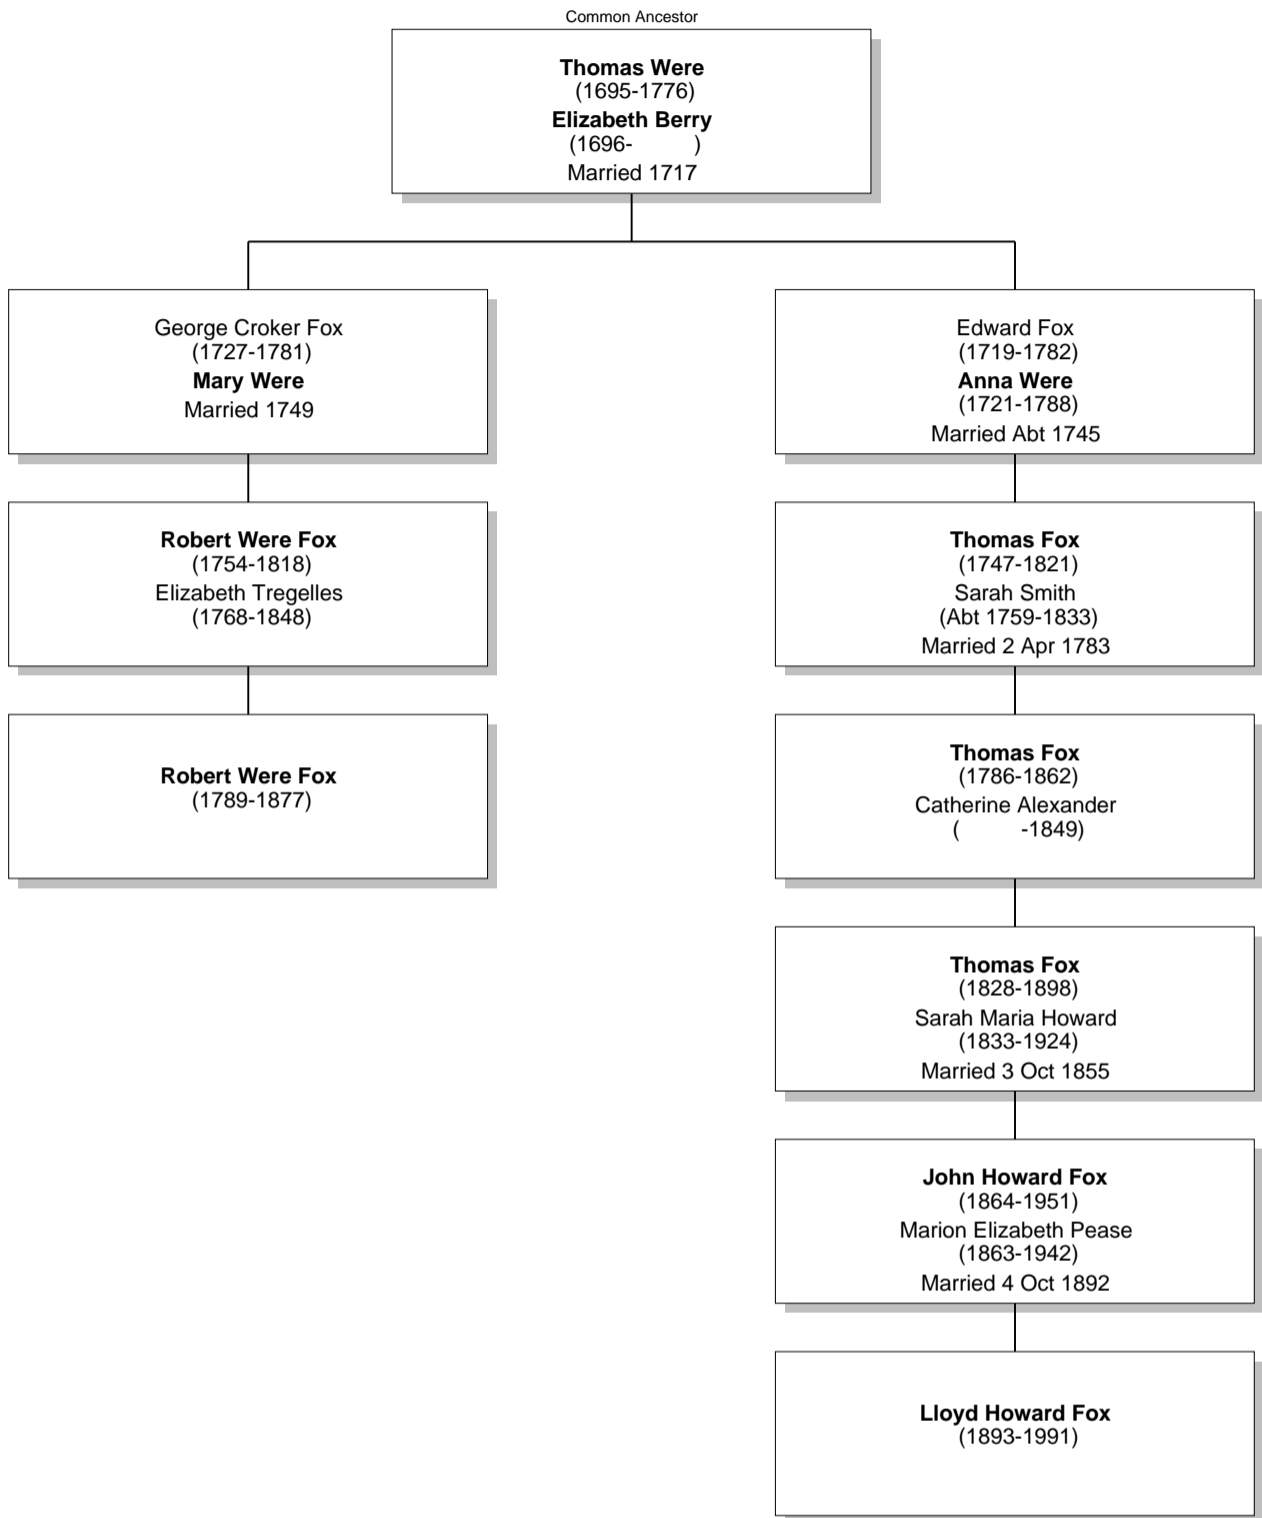

Relationship Chart

Lloyd Howard Fox is the 2nd cousin 3 times removed * of Robert Were Fox

Relationship Chart

Lloyd Howard Fox is the Half-2nd cousin 3 times removed * of Robert Were Fox

Relationship Chart

Lloyd Howard Fox is the Half-17th cousin 3 times removed * of Robert Were Fox

Relationship Chart

Relationship Chart

Lloyd Howard Fox
(1893-1991)