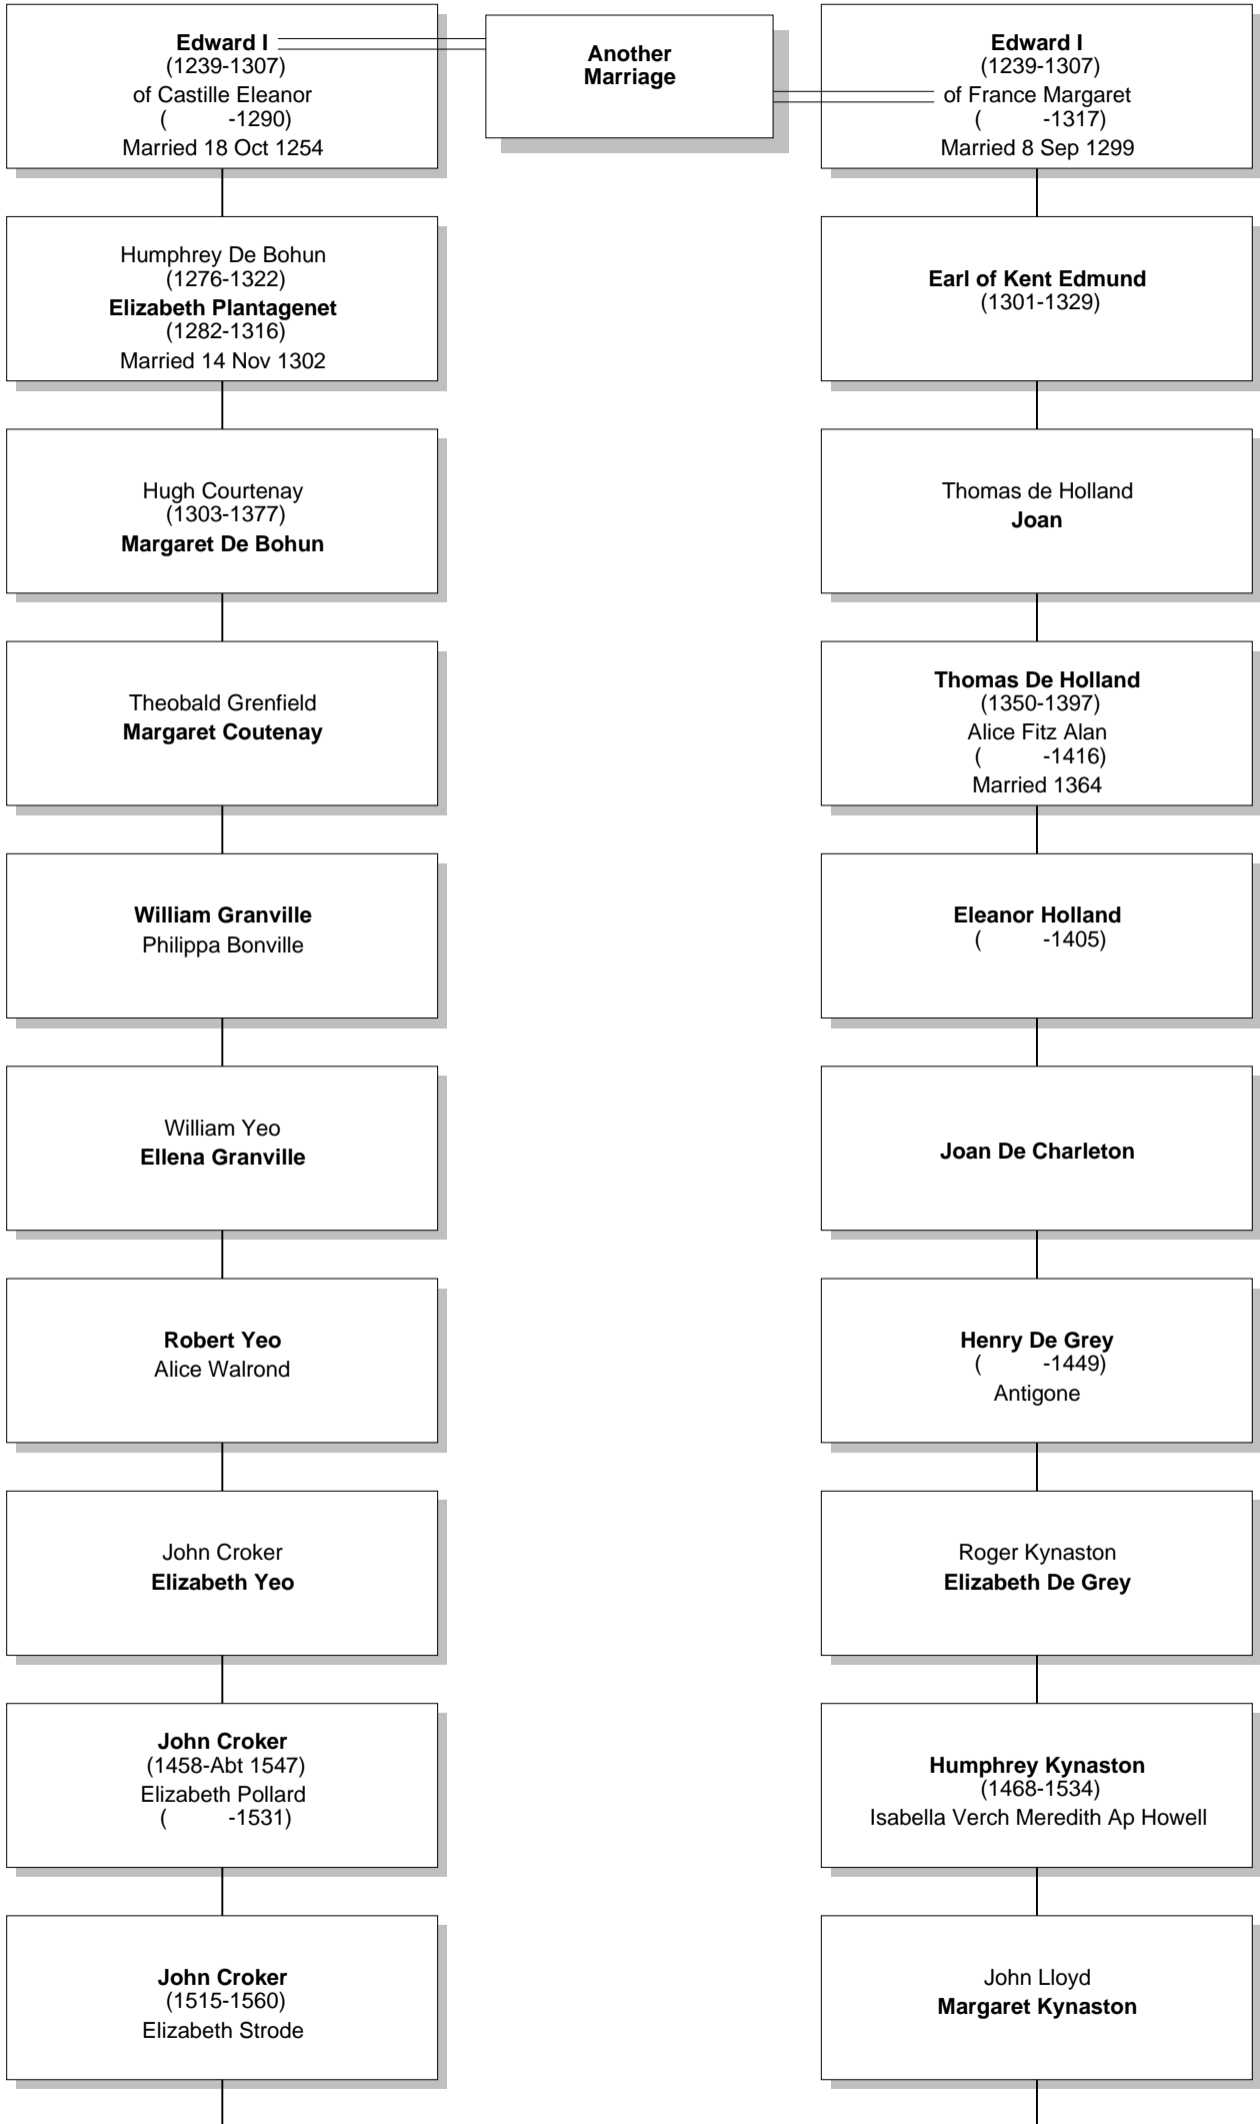

Relationship Chart

Lloyd Howard Fox is the 2nd cousin 3 times removed * of Robert Were Fox

Relationship Chart

Lloyd Howard Fox is the Half-2nd cousin 3 times removed * of Robert Were Fox

Relationship Chart

Lloyd Howard Fox is the Half-17th cousin 3 times removed * of Robert Were Fox

Relationship Chart

Relationship Chart

Lloyd Howard Fox
(1893-1991)