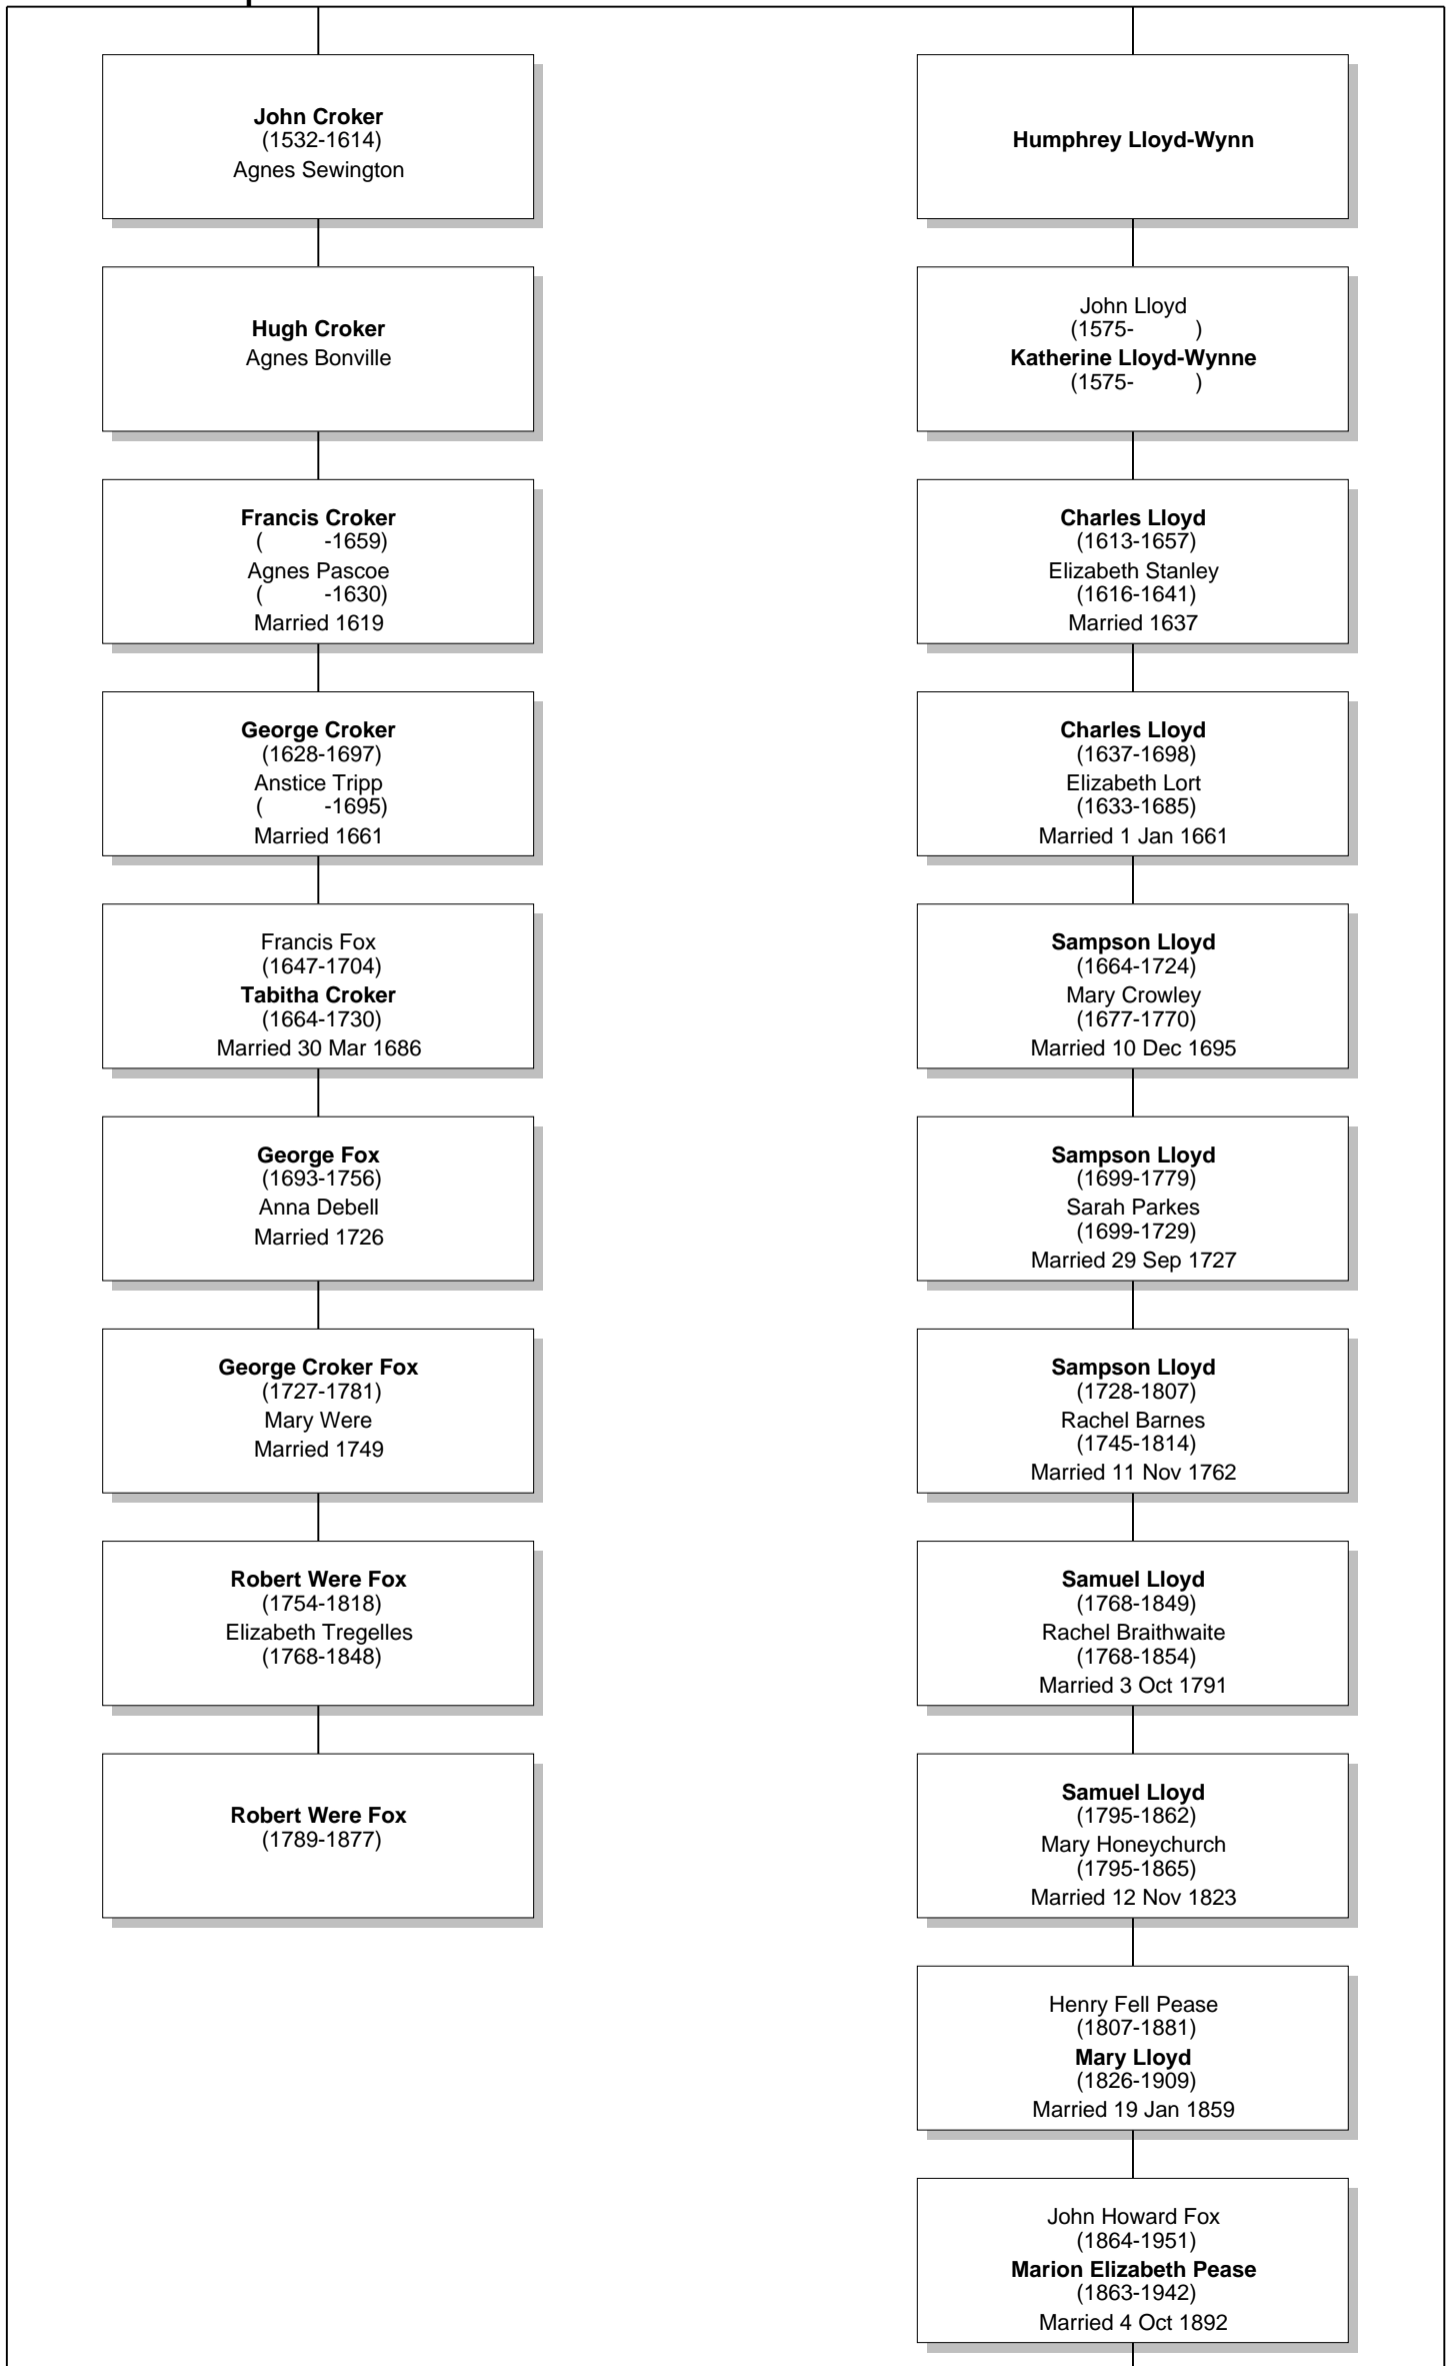

Relationship Chart

Lloyd Howard Fox is the 2nd cousin 3 times removed * of Robert Were Fox

Relationship Chart

Lloyd Howard Fox is the Half-2nd cousin 3 times removed * of Robert Were Fox

Relationship Chart

Lloyd Howard Fox is the Half-17th cousin 3 times removed * of Robert Were Fox

Relationship Chart

Relationship Chart

Lloyd Howard Fox
(1893-1991)