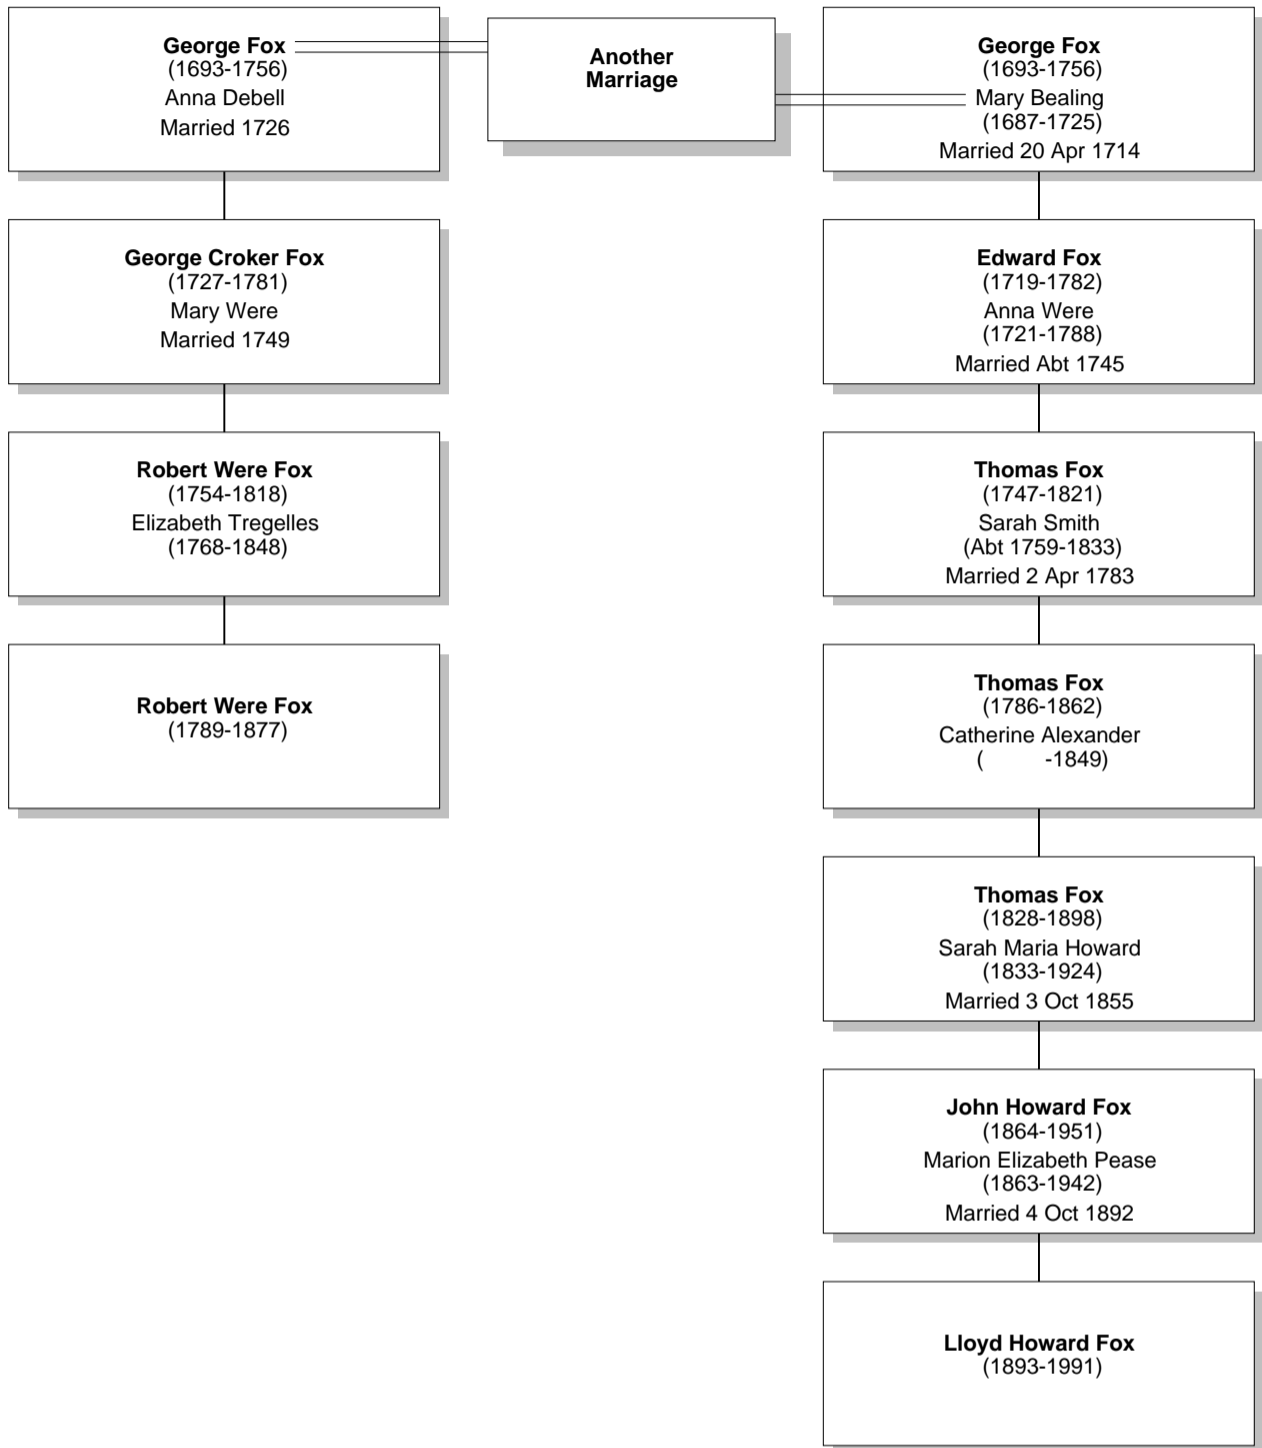

Relationship Chart

Lloyd Howard Fox is the 2nd cousin 3 times removed * of Robert Were Fox

Relationship Chart

Lloyd Howard Fox is the Half-2nd cousin 3 times removed * of Robert Were Fox

Relationship Chart

Lloyd Howard Fox is the Half-17th cousin 3 times removed * of Robert Were Fox

Relationship Chart

Relationship Chart

Lloyd Howard Fox
(1893-1991)