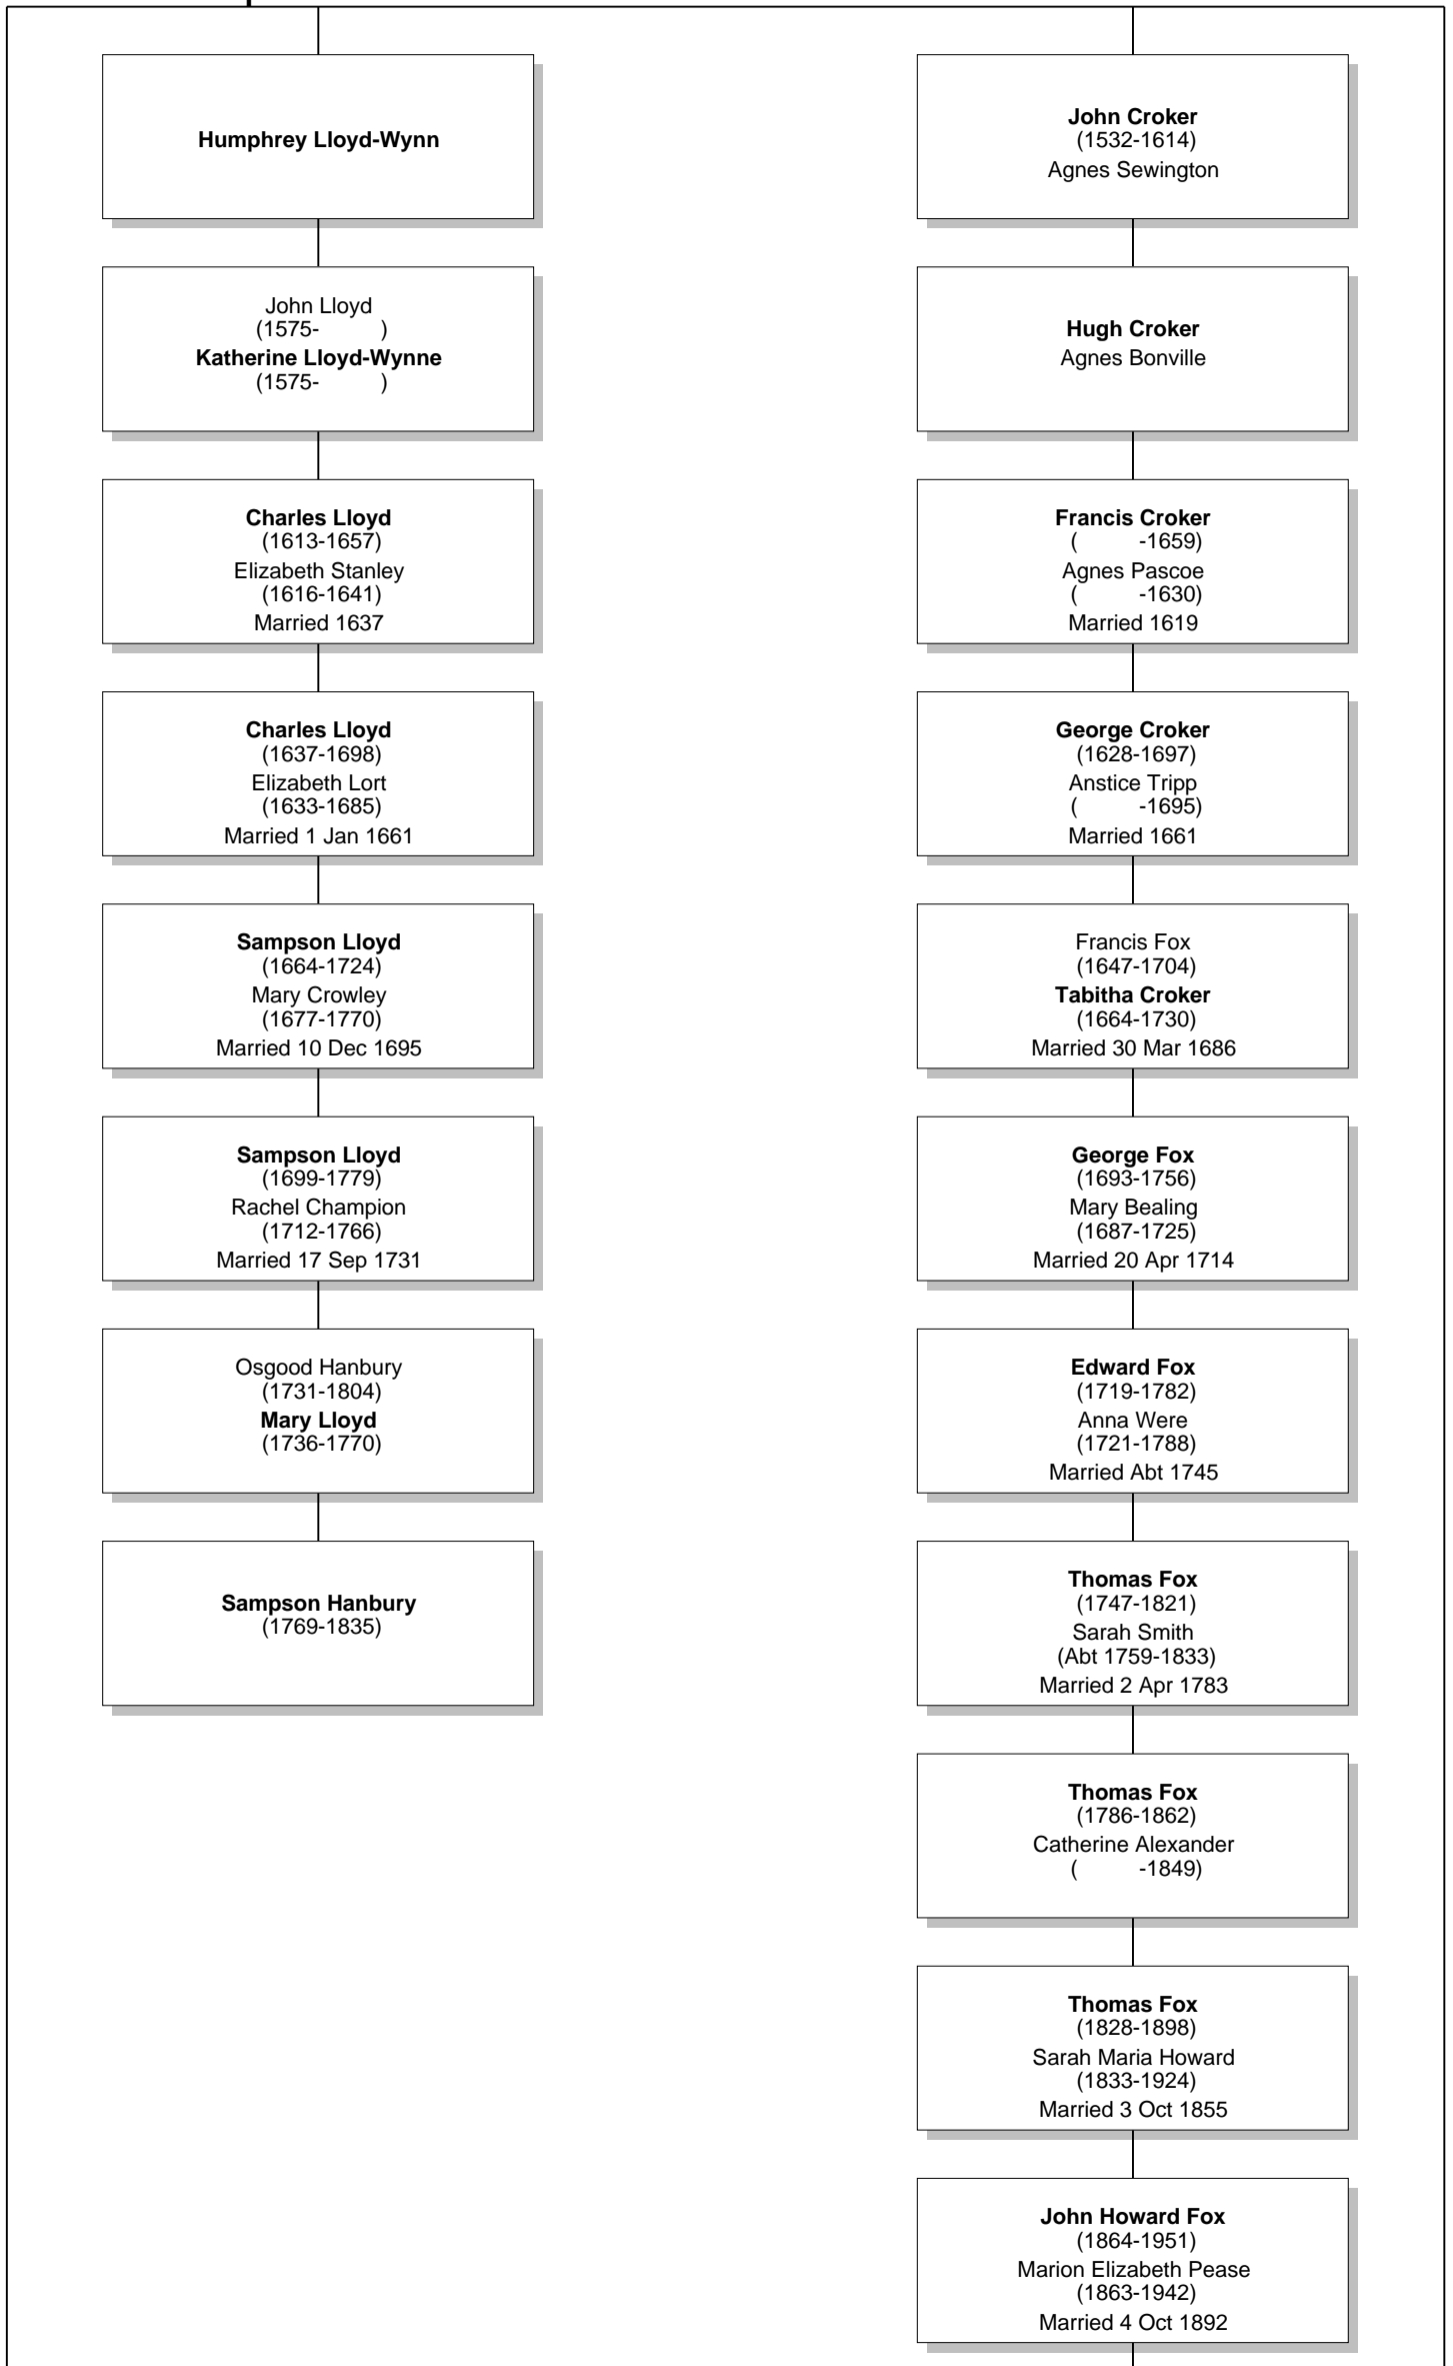

Relationship Chart

Lloyd Howard Fox is the Half-1st cousin 4 times removed * of Sampson Hanbury

Relationship Chart

Lloyd Howard Fox is the 16th cousin 4 times removed * of Sampson Hanbury

Common Ancestor

Relationship Chart

Relationship Chart

Lloyd Howard Fox
(1893-1991)

Relationship Chart

Lloyd Howard Fox is the Half-16th cousin 4 times removed * of Sampson Hanbury

Relationship Chart

Relationship Chart

Lloyd Howard Fox
(1893-1991)