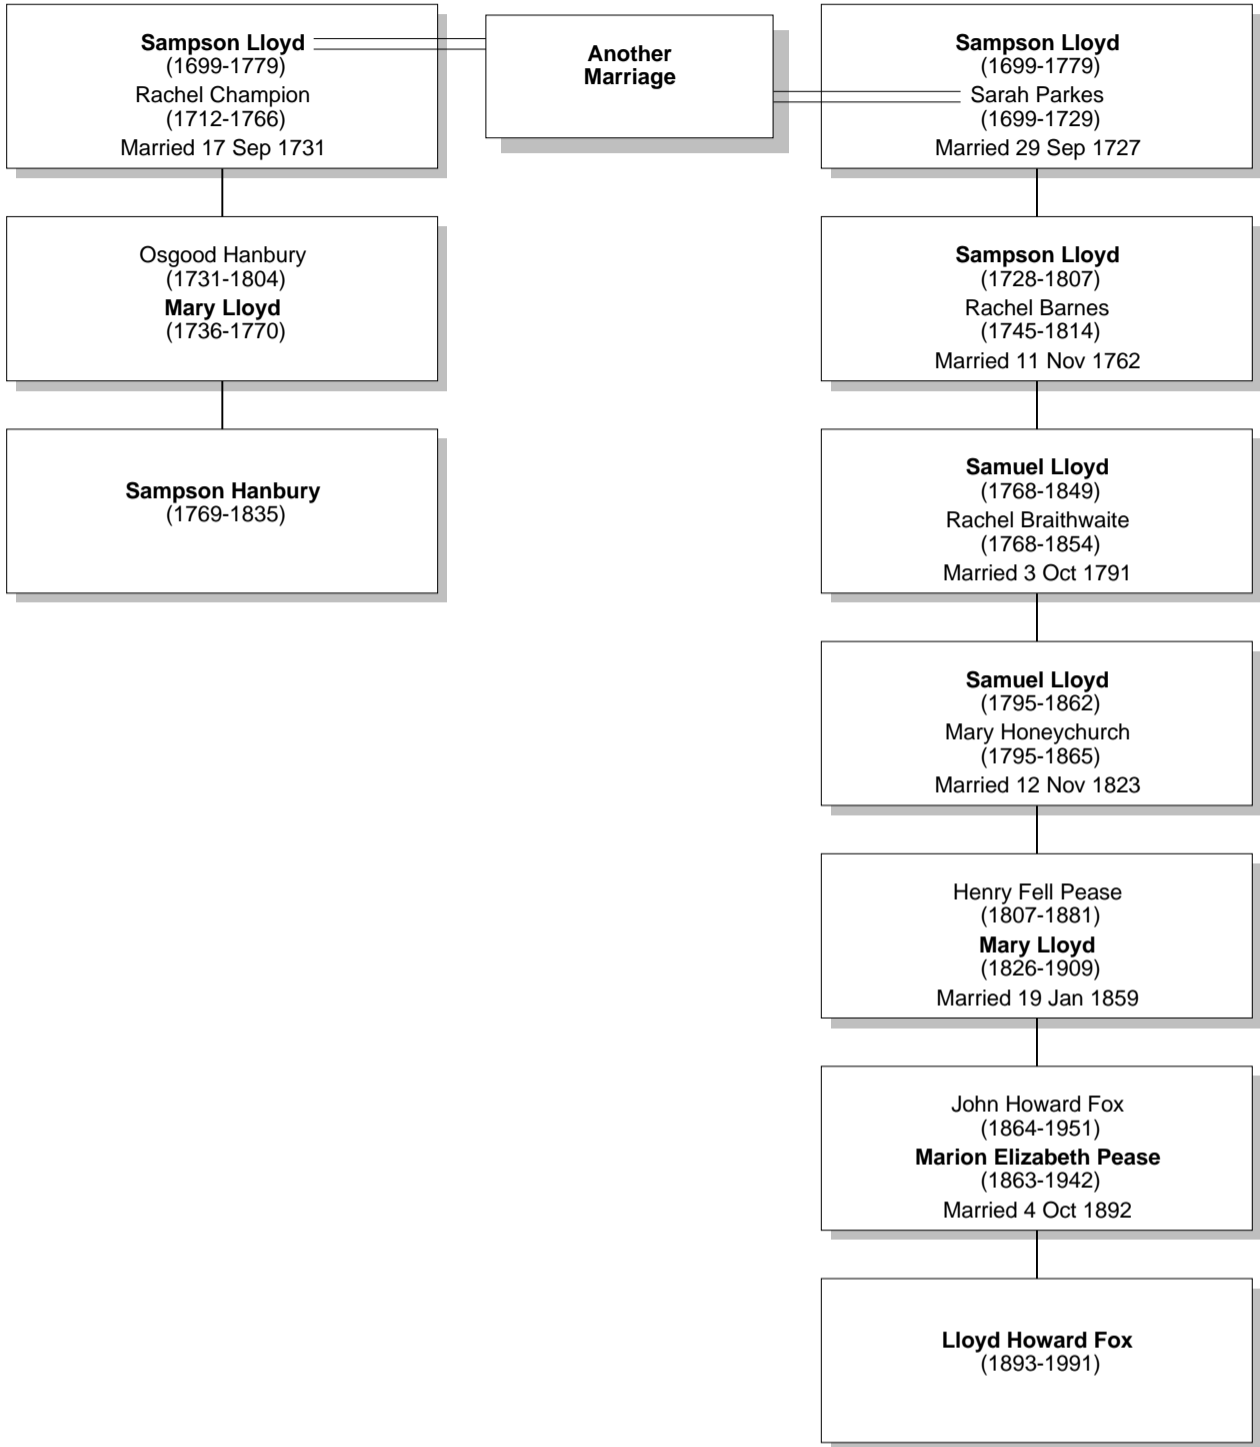

Relationship Chart

Lloyd Howard Fox is the Half-1st cousin 4 times removed * of Sampson Hanbury

Relationship Chart

Lloyd Howard Fox is the 16th cousin 4 times removed * of Sampson Hanbury

Common Ancestor

Relationship Chart

Relationship Chart

Lloyd Howard Fox
(1893-1991)

Relationship Chart

Lloyd Howard Fox is the Half-16th cousin 4 times removed * of Sampson Hanbury

Relationship Chart

Relationship Chart

Lloyd Howard Fox
(1893-1991)