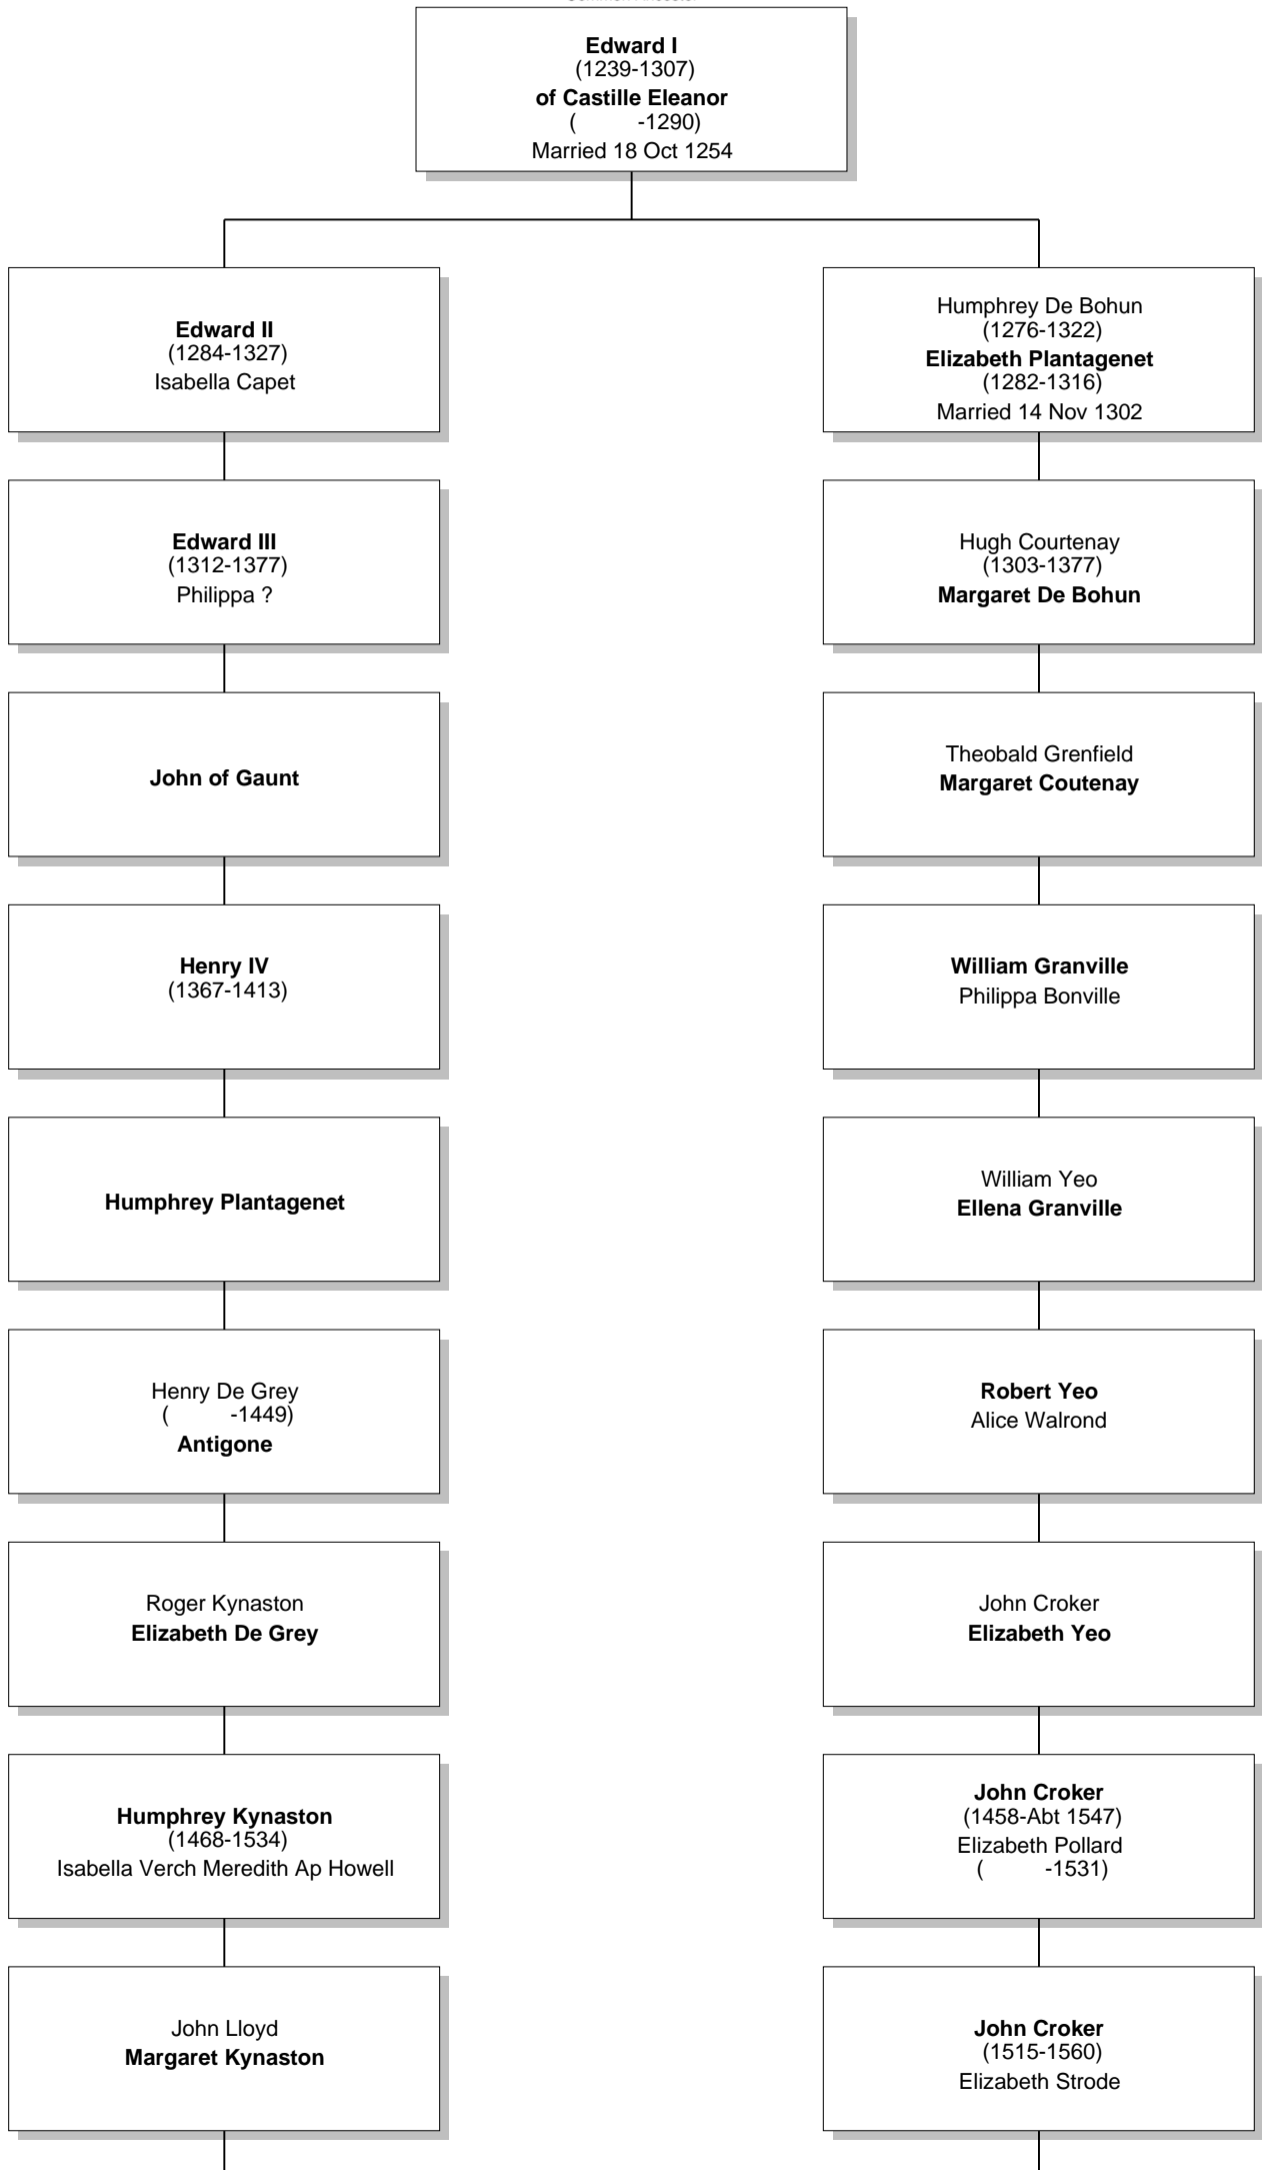

Relationship Chart

Lloyd Howard Fox is the Half-1st cousin 4 times removed * of Sampson Hanbury

Relationship Chart

Lloyd Howard Fox is the 16th cousin 4 times removed * of Sampson Hanbury

Common Ancestor

Relationship Chart

Relationship Chart

Lloyd Howard Fox
(1893-1991)

Relationship Chart

Lloyd Howard Fox is the Half-16th cousin 4 times removed * of Sampson Hanbury

Relationship Chart

Relationship Chart

Lloyd Howard Fox
(1893-1991)