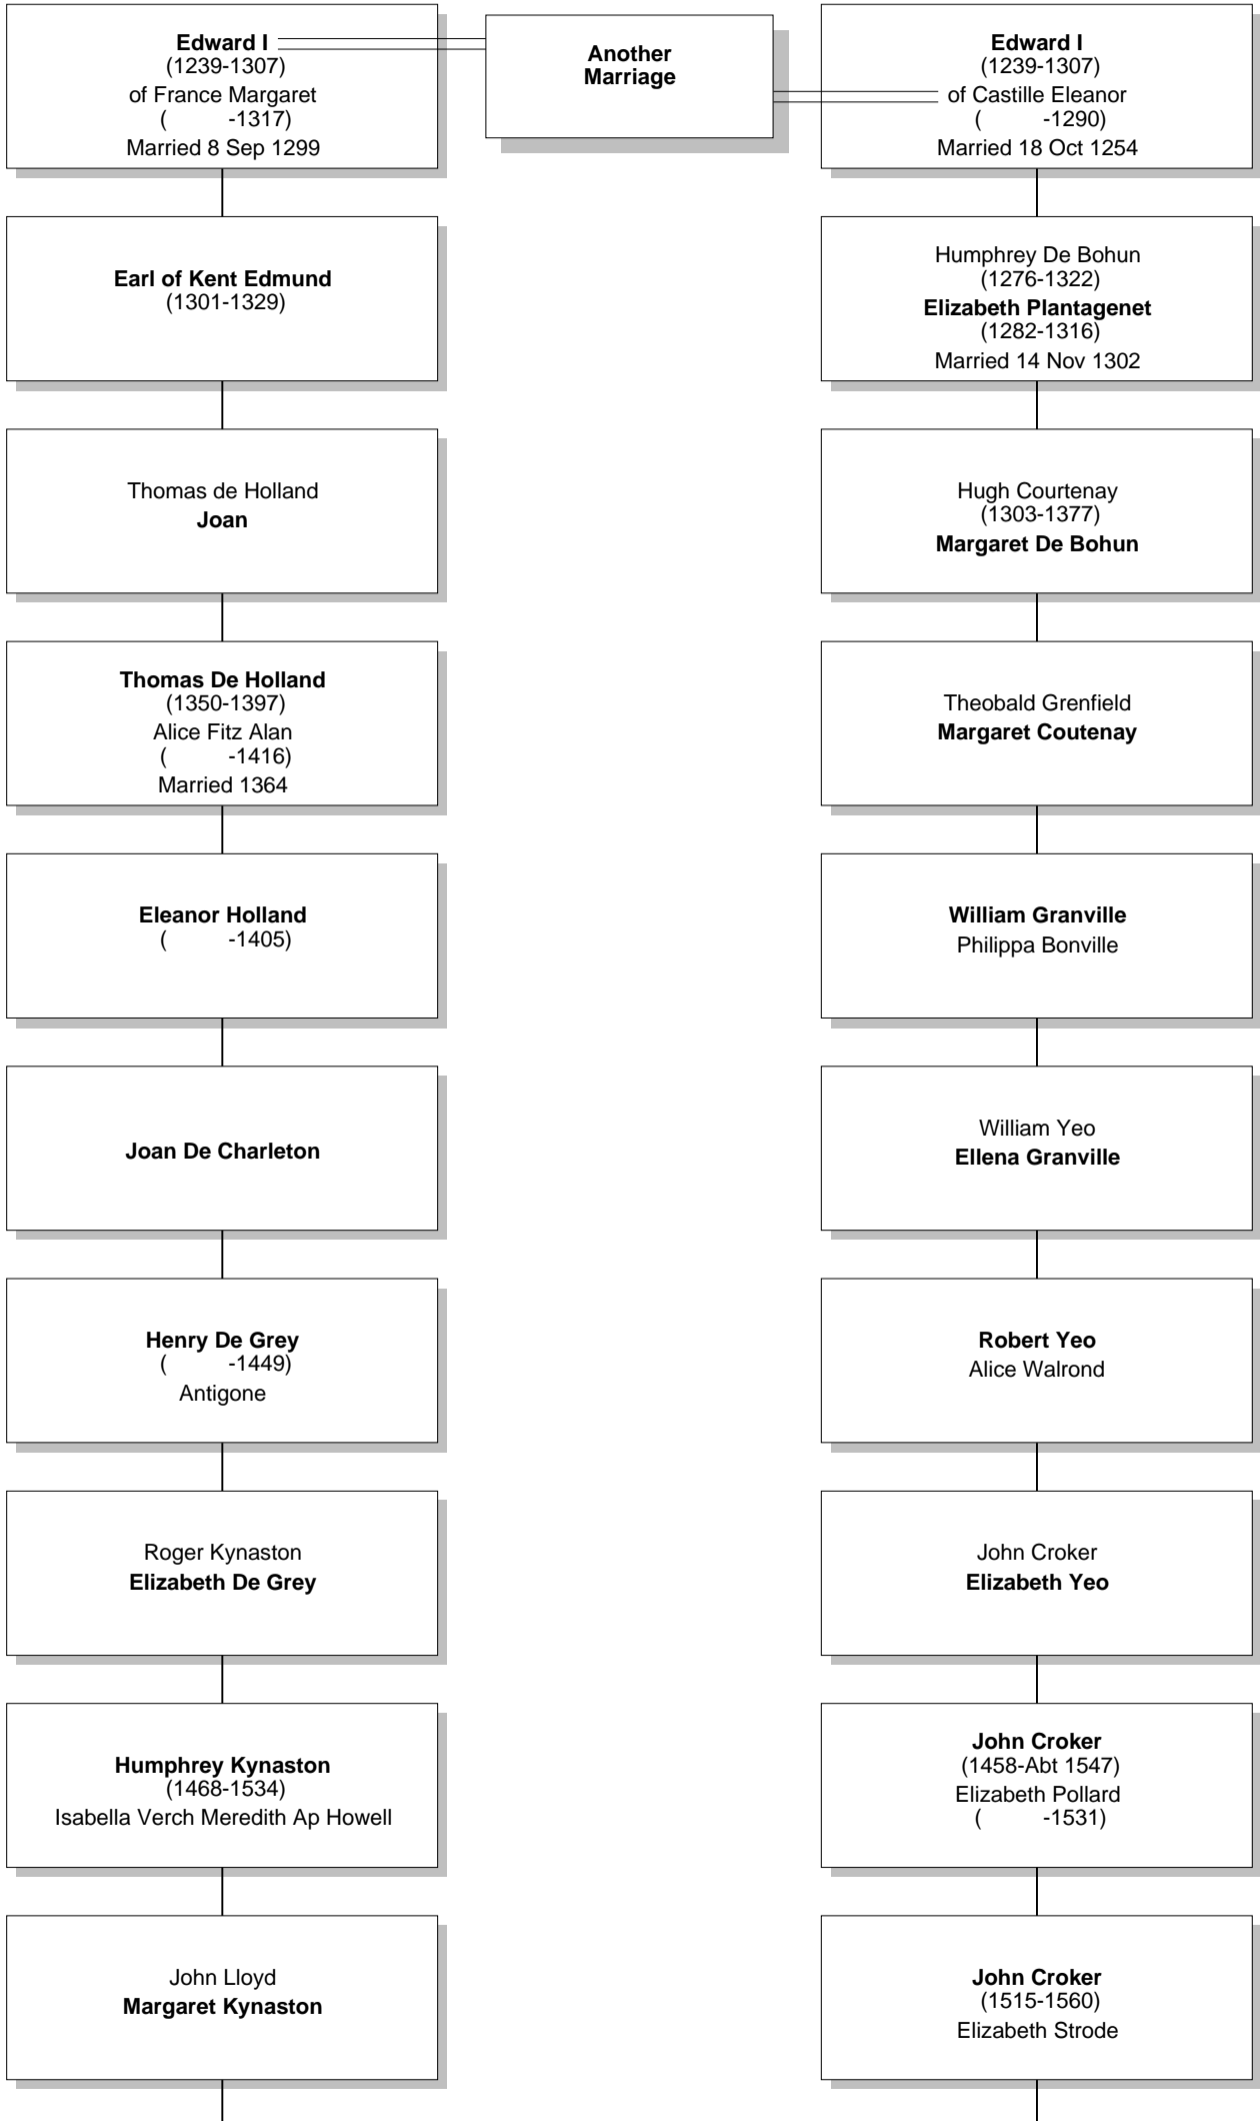

Relationship Chart

Lloyd Howard Fox is the Half-1st cousin 4 times removed * of Sampson Hanbury

Relationship Chart

Lloyd Howard Fox is the 16th cousin 4 times removed * of Sampson Hanbury

Common Ancestor

Relationship Chart

Relationship Chart

Lloyd Howard Fox
(1893-1991)

Relationship Chart

Lloyd Howard Fox is the Half-16th cousin 4 times removed * of Sampson Hanbury

Relationship Chart

Relationship Chart

Lloyd Howard Fox
(1893-1991)