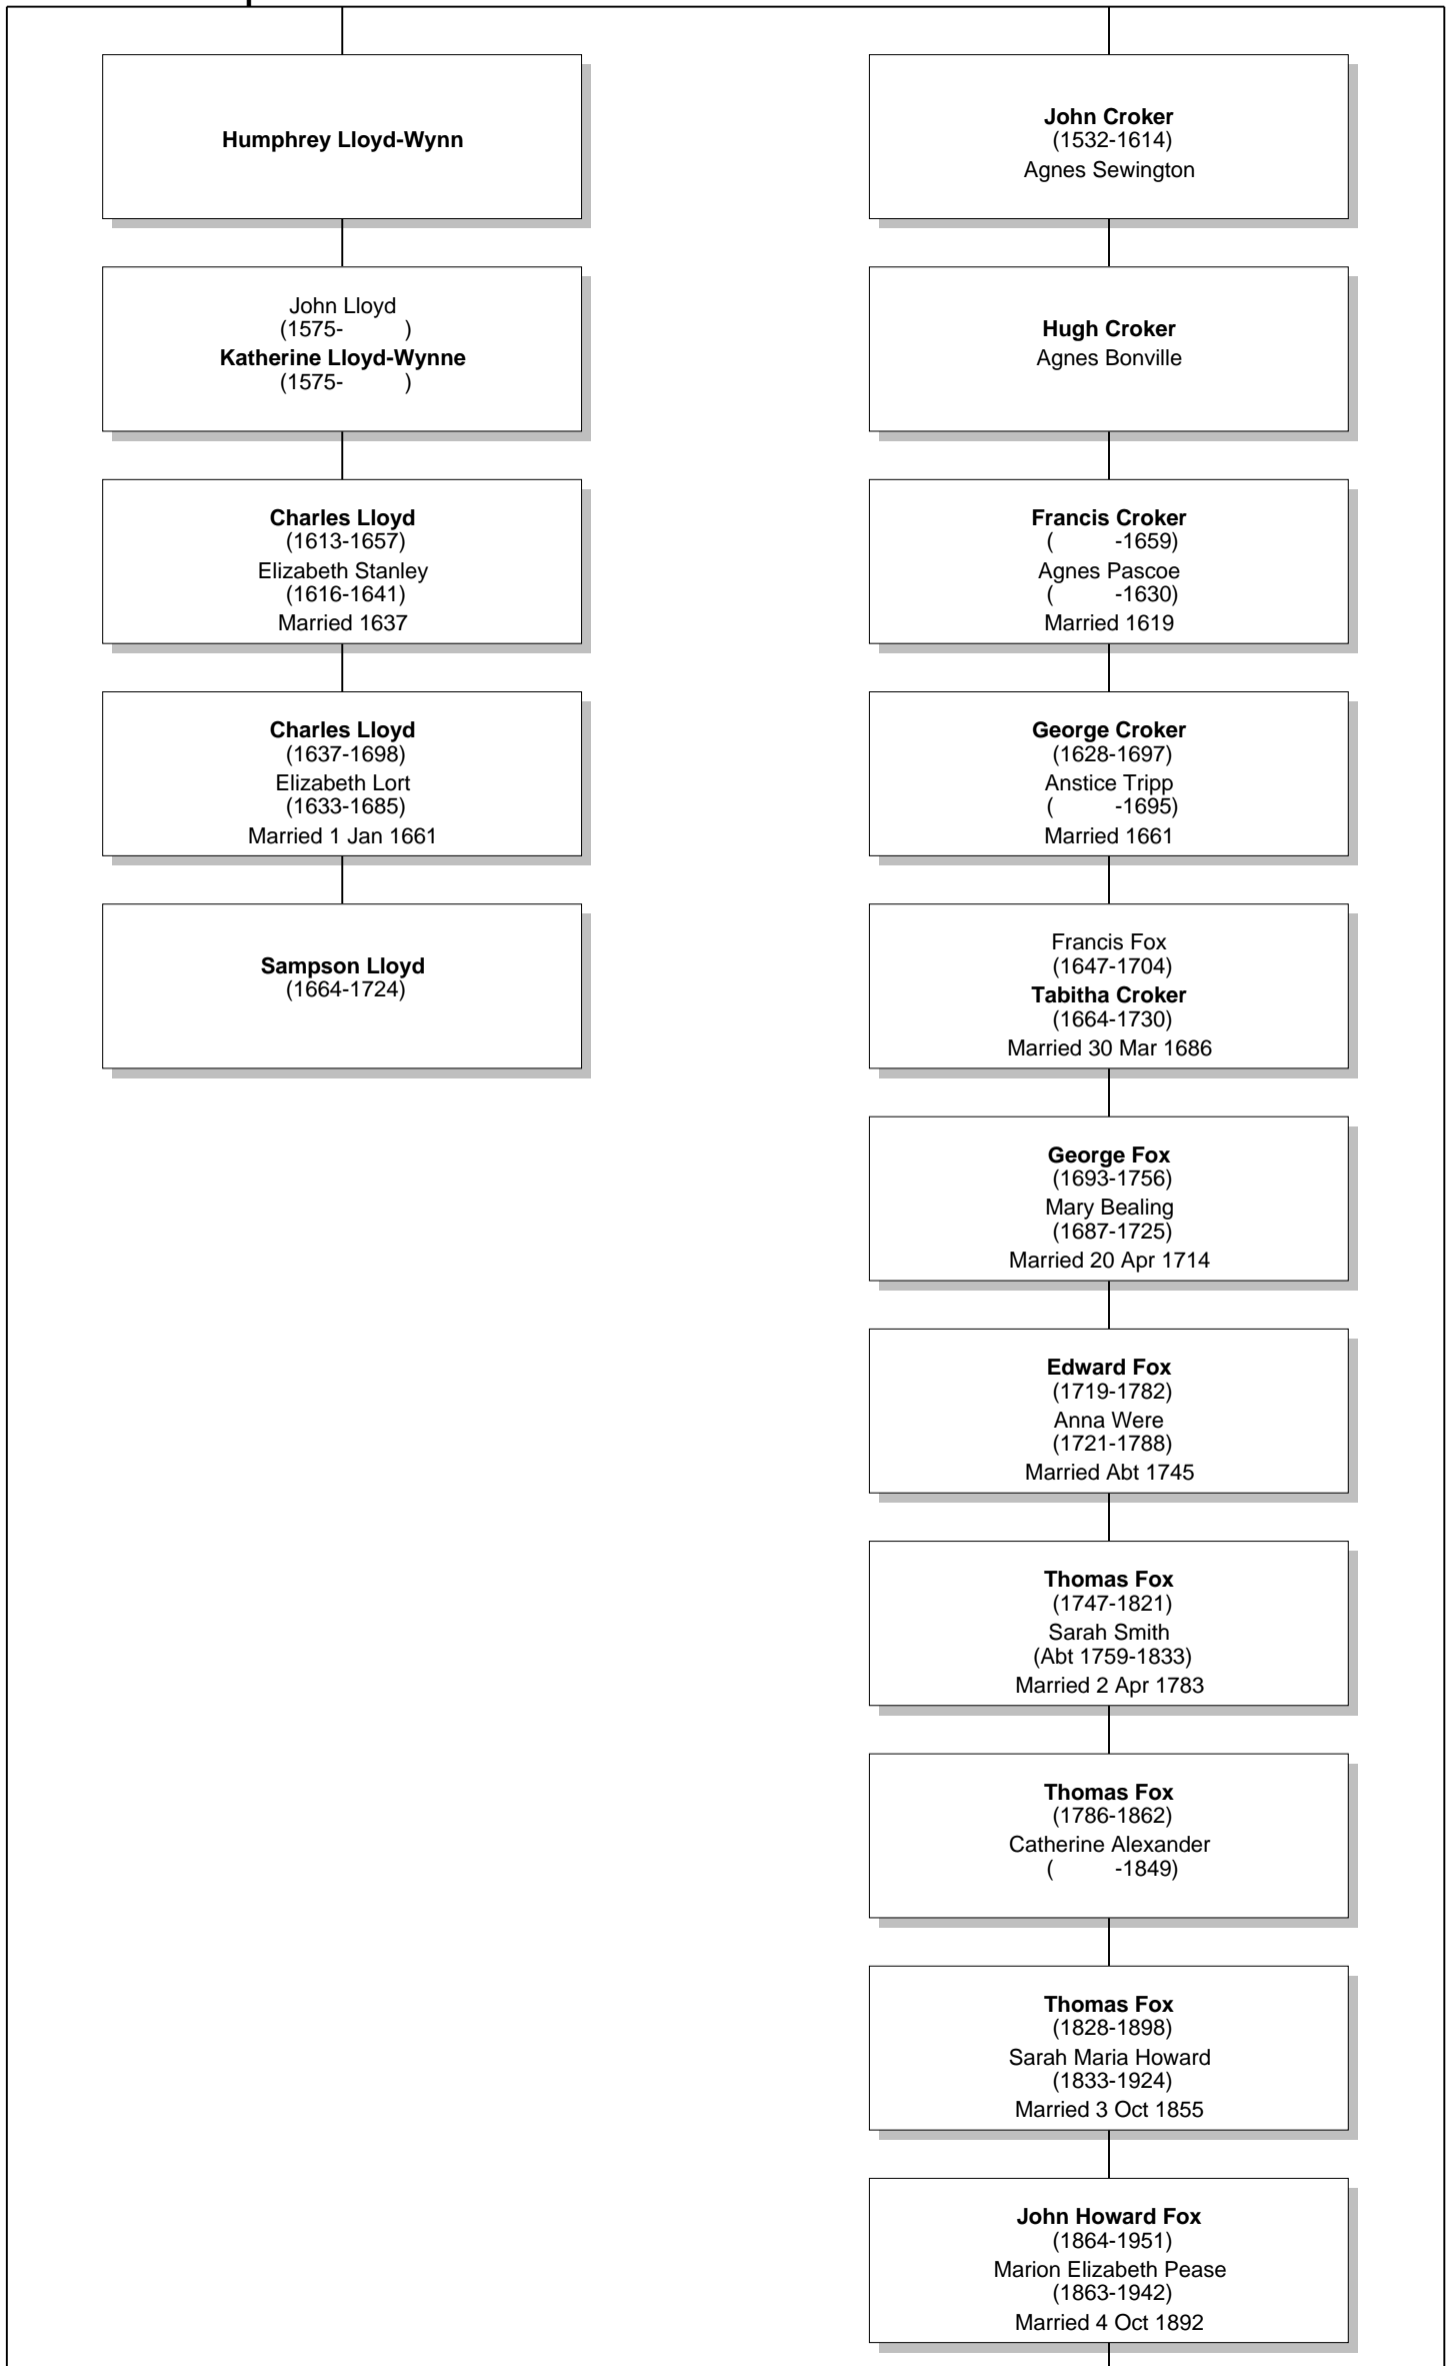

**Robert Yeo**  
Alice Walrond

Roger Kynaston  
**Elizabeth De Grey**

John Croker  
**Elizabeth Yeo**

**Humphrey Kynaston**  
(1468-1534)  
Isabella Verch Meredith Ap Howell

**John Croker**  
(1458-Abt 1547)  
Elizabeth Pollard  
( -1531)

# Relationship Chart

# Relationship Chart

**Lloyd Howard Fox**  
(1893-1991)