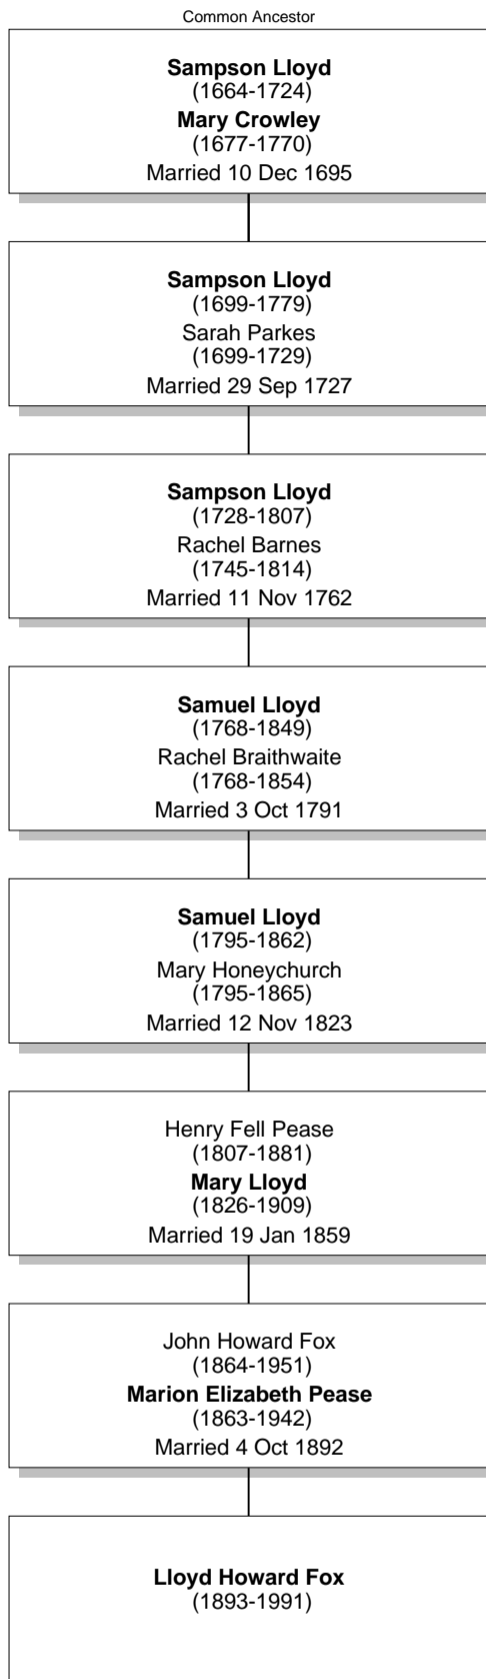

# Relationship Chart

Lloyd Howard Fox is the 5th great-grandson of Sampson Lloyd

# Relationship Chart

Lloyd Howard Fox is the 13th cousin 7 times removed \* of Sampson Lloyd

Common Ancestor

**Edward I**  
(1239-1307)  
**of Castile Eleanor**  
( -1290)  
Married 18 Oct 1254

**Edward II**  
(1284-1327)  
Isabella Capet

John Lloyd  
**Margaret Kynaston**

**John Croker**  
(1515-1560)  
Elizabeth Strode

# Relationship Chart

**Lloyd Howard Fox**  
(1893-1991)