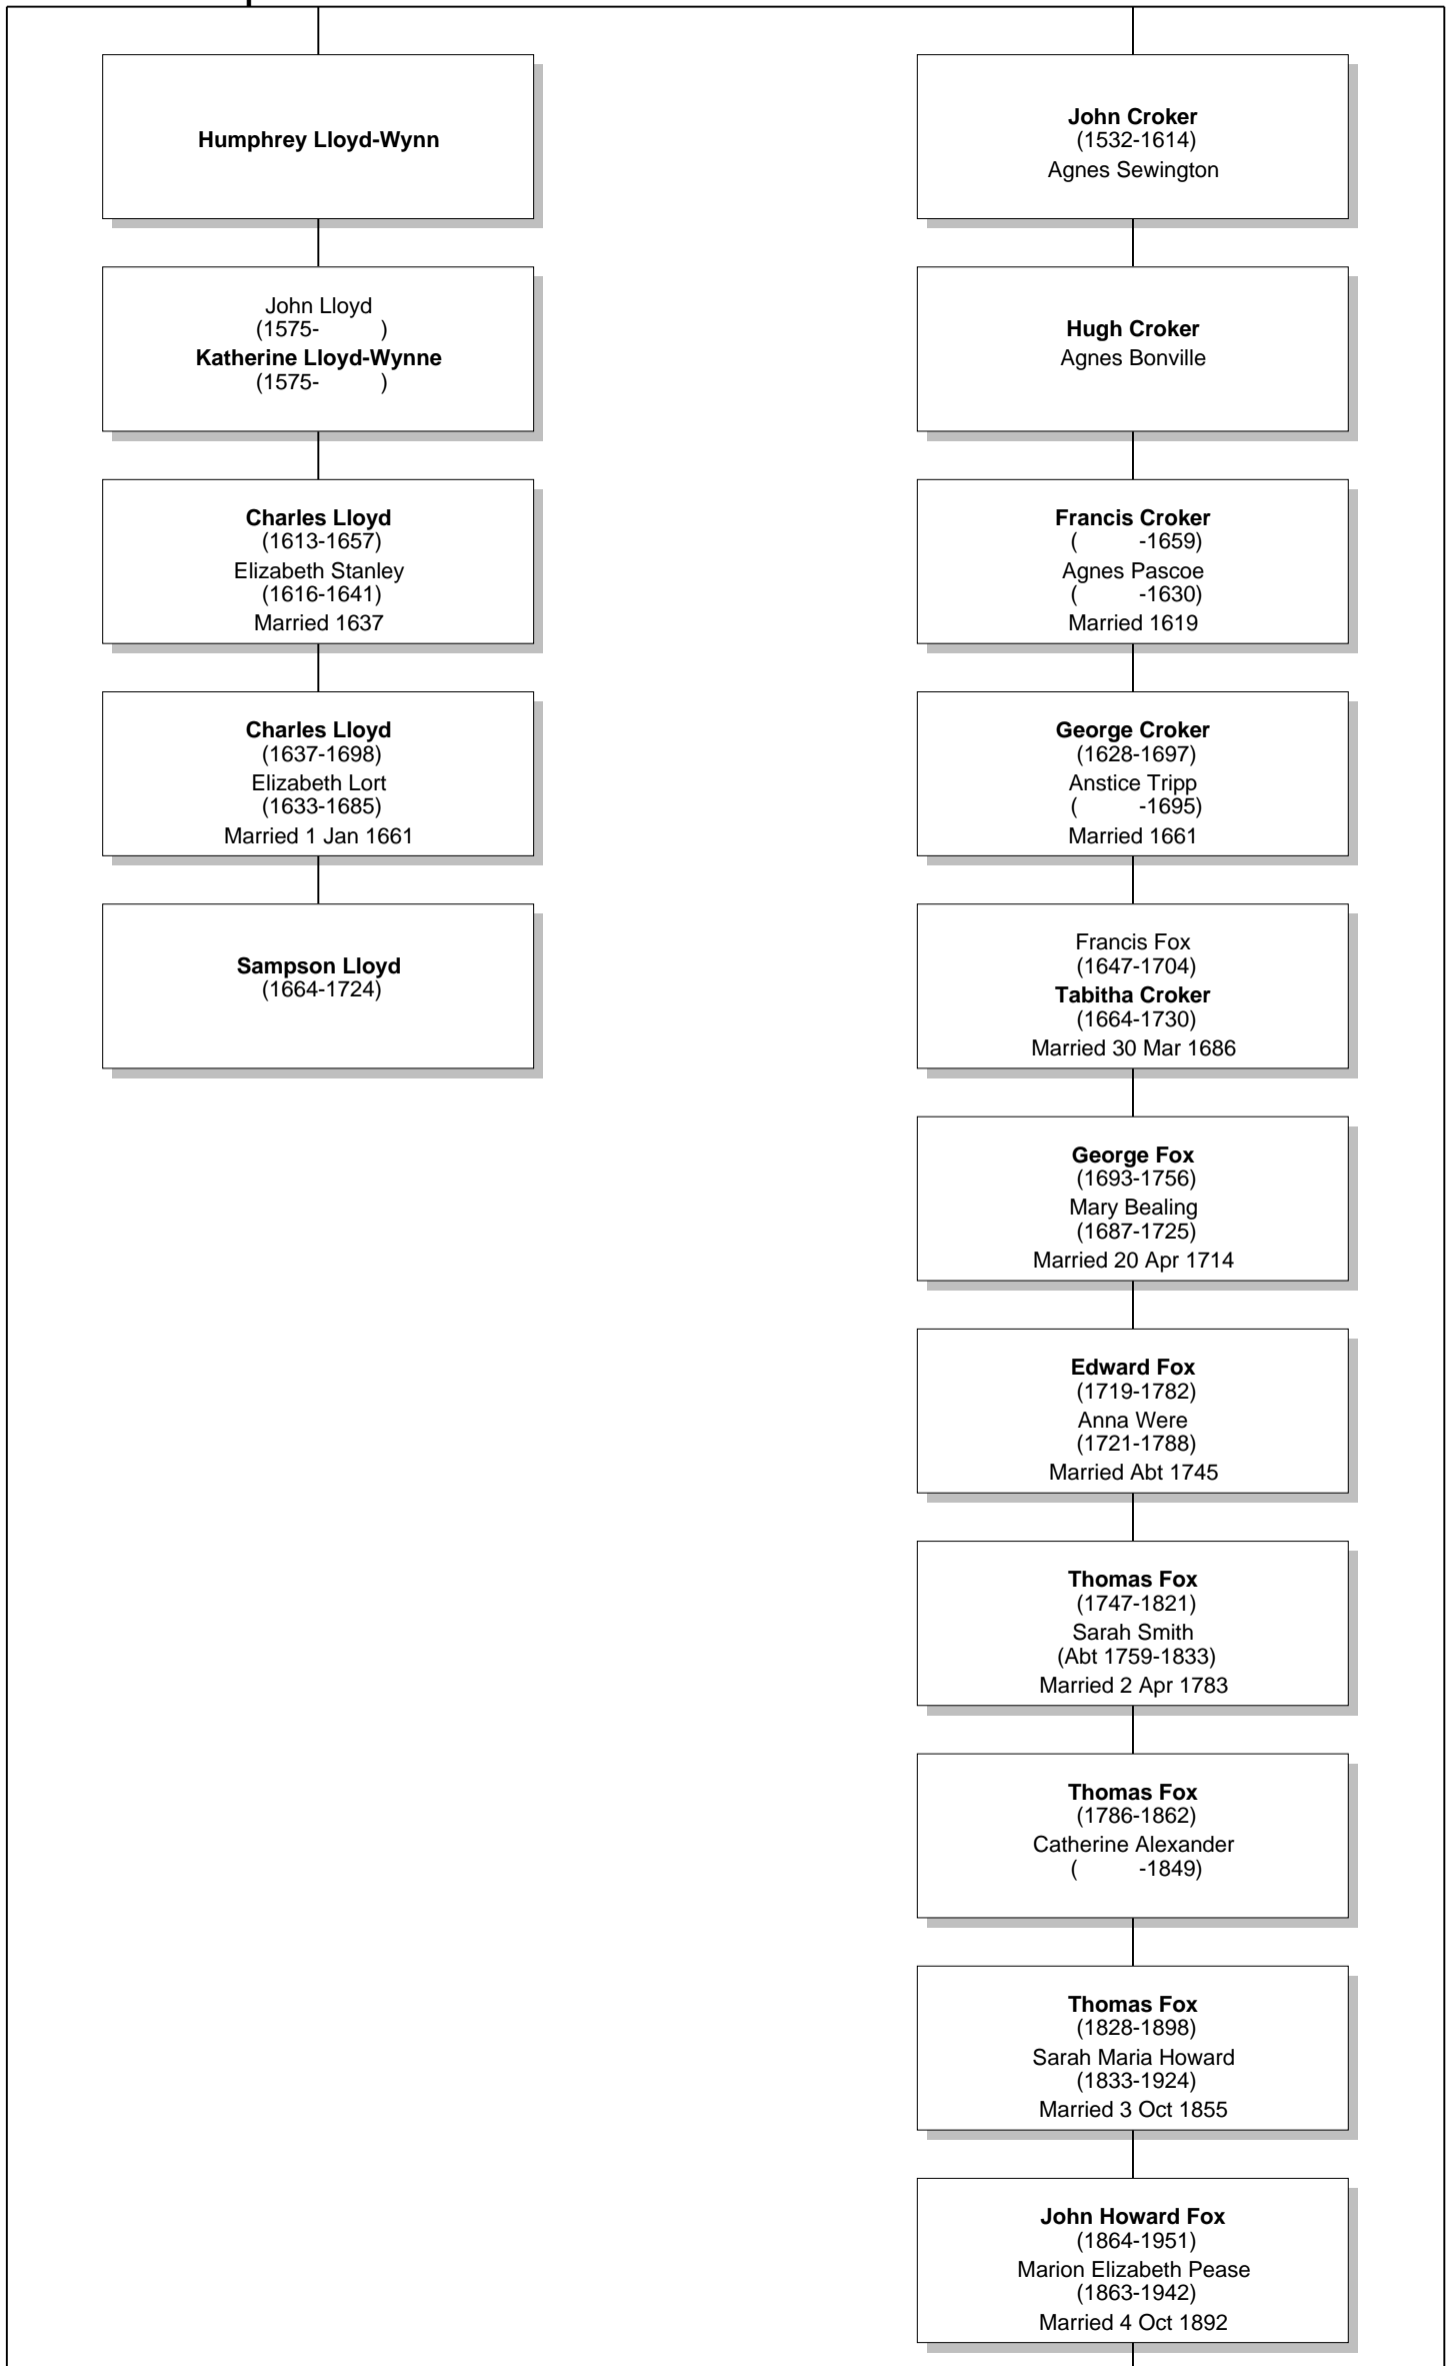

# Relationship Chart

# Relationship Chart

**Lloyd Howard Fox**  
(1893-1991)

# Relationship Chart

Lloyd Howard Fox is the Half-13th cousin 7 times removed \* of Sampson Lloyd