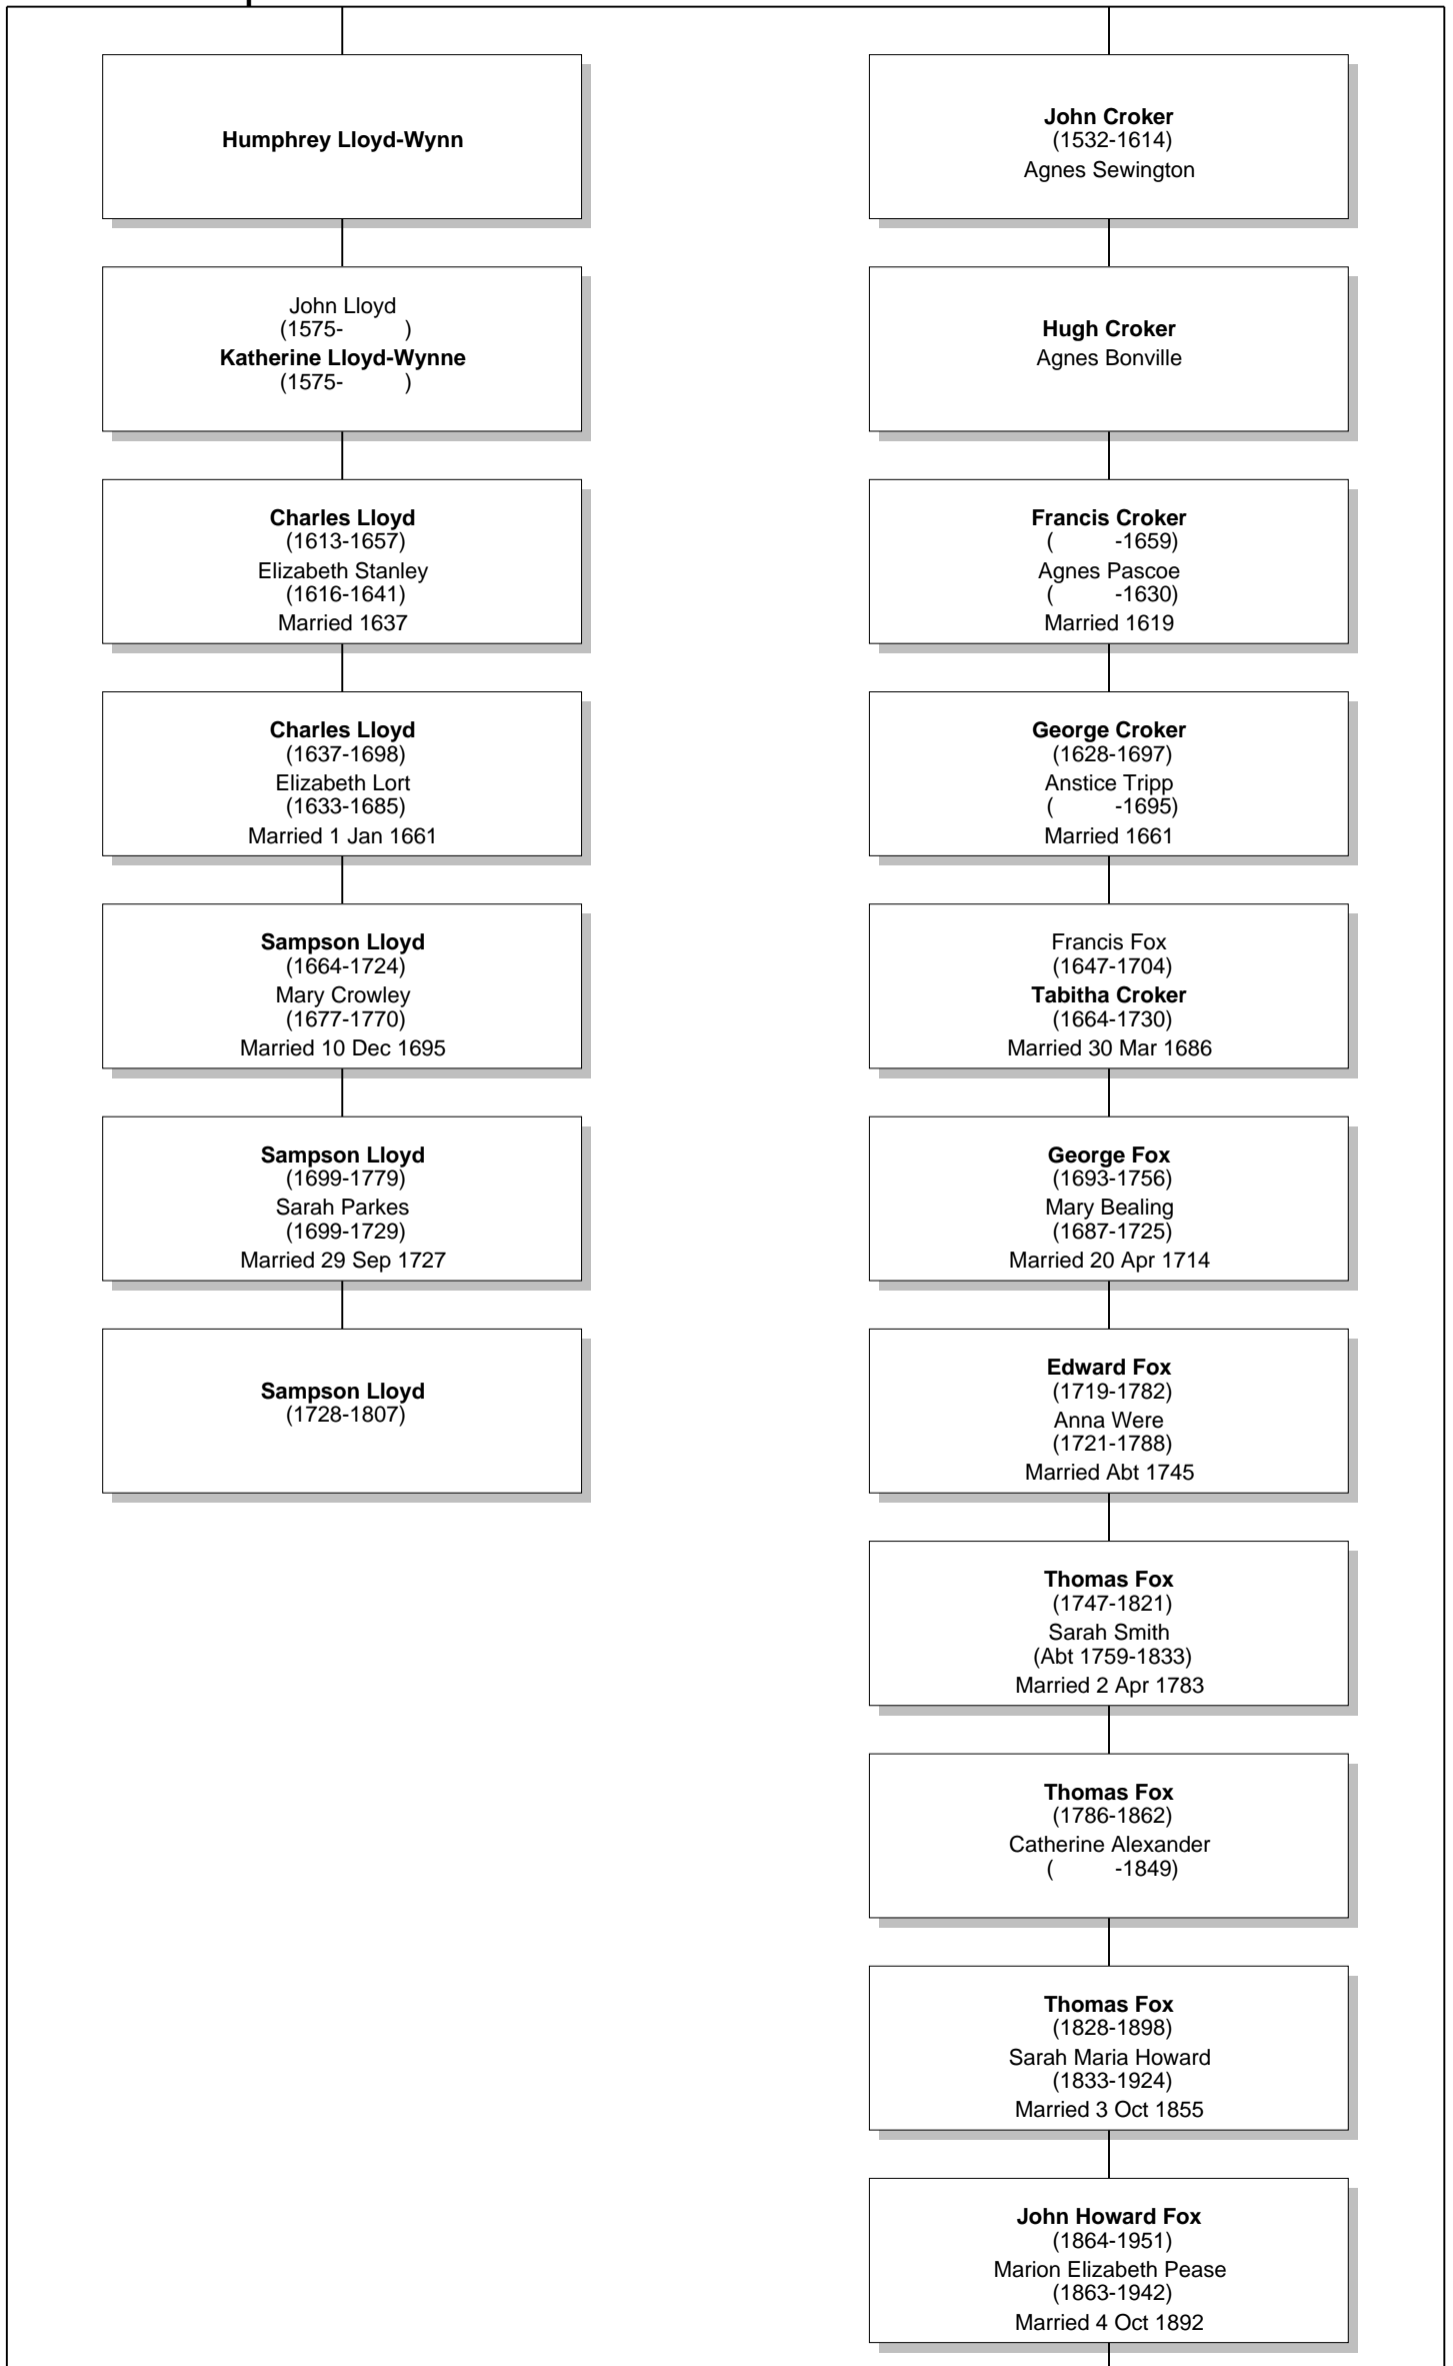

Theobald Grenfield
Margaret Coute nay

Henry IV
(1367-1413)

William Granville
Philippa Bonville

Humphrey Plantagenet

William Yeo
Ellena Granville

Henry De Grey
(-1449)
Antigone

Robert Yeo
Alice Walrond

Roger Kynaston
Elizabeth De Grey

John Croker
Elizabeth Yeo

Humphrey Kynaston
(1468-1534)
Isabella Verch Meredith Ap Howell

John Croker
(1458-Abt 1547)
Elizabeth Pollard
(-1531)

John Lloyd
Margaret Kynaston

John Croker
(1515-1560)
Elizabeth Strode

Relationship Chart

Relationship Chart

Lloyd Howard Fox
(1893-1991)

Relationship Chart

Lloyd Howard Fox is the Half-15th cousin 5 times removed * of Sampson Lloyd

Relationship Chart

Relationship Chart

Lloyd Howard Fox
(1893-1991)