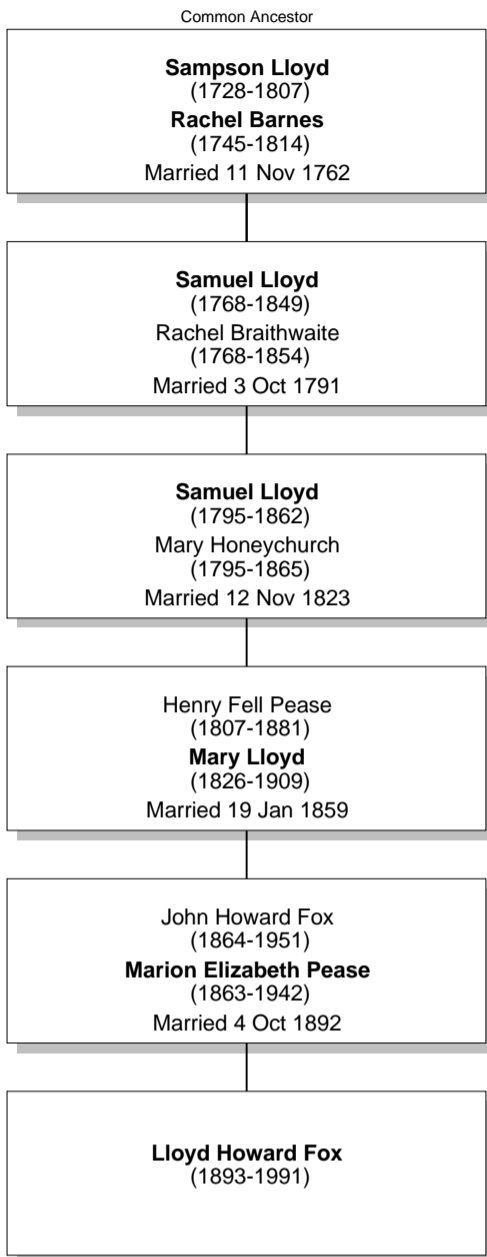

Relationship Chart

Lloyd Howard Fox is the 3rd great-grandson of Sampson Lloyd

Relationship Chart

Lloyd Howard Fox is the 15th cousin 5 times removed * of Sampson Lloyd

Common Ancestor

Edward I
(1239-1307)
of Castile Eleanor
(-1290)
Married 18 Oct 1254

Edward II
(1284-1327)
Isabella Capet

Humphrey De Bohun
(1276-1322)
Elizabeth Plantagenet
(1282-1316)
Married 14 Nov 1302

Edward III
(1312-1377)
Philippa ?

Hugh Courtenay
(1303-1377)
Margaret De Bohun

John of Gaunt

Theobald Grenfield
Margaret Coute nay

Henry IV
(1367-1413)

William Granville
Philippa Bonville

Humphrey Plantagenet

William Yeo
Ellena Granville

Henry De Grey
(-1449)
Antigone

Robert Yeo
Alice Walrond

Roger Kynaston
Elizabeth De Grey

John Croker
Elizabeth Yeo

Humphrey Kynaston
(1468-1534)
Isabella Verch Meredith Ap Howell

John Croker
(1458-Abt 1547)
Elizabeth Pollard
(-1531)

John Lloyd
Margaret Kynaston

John Croker
(1515-1560)
Elizabeth Strode