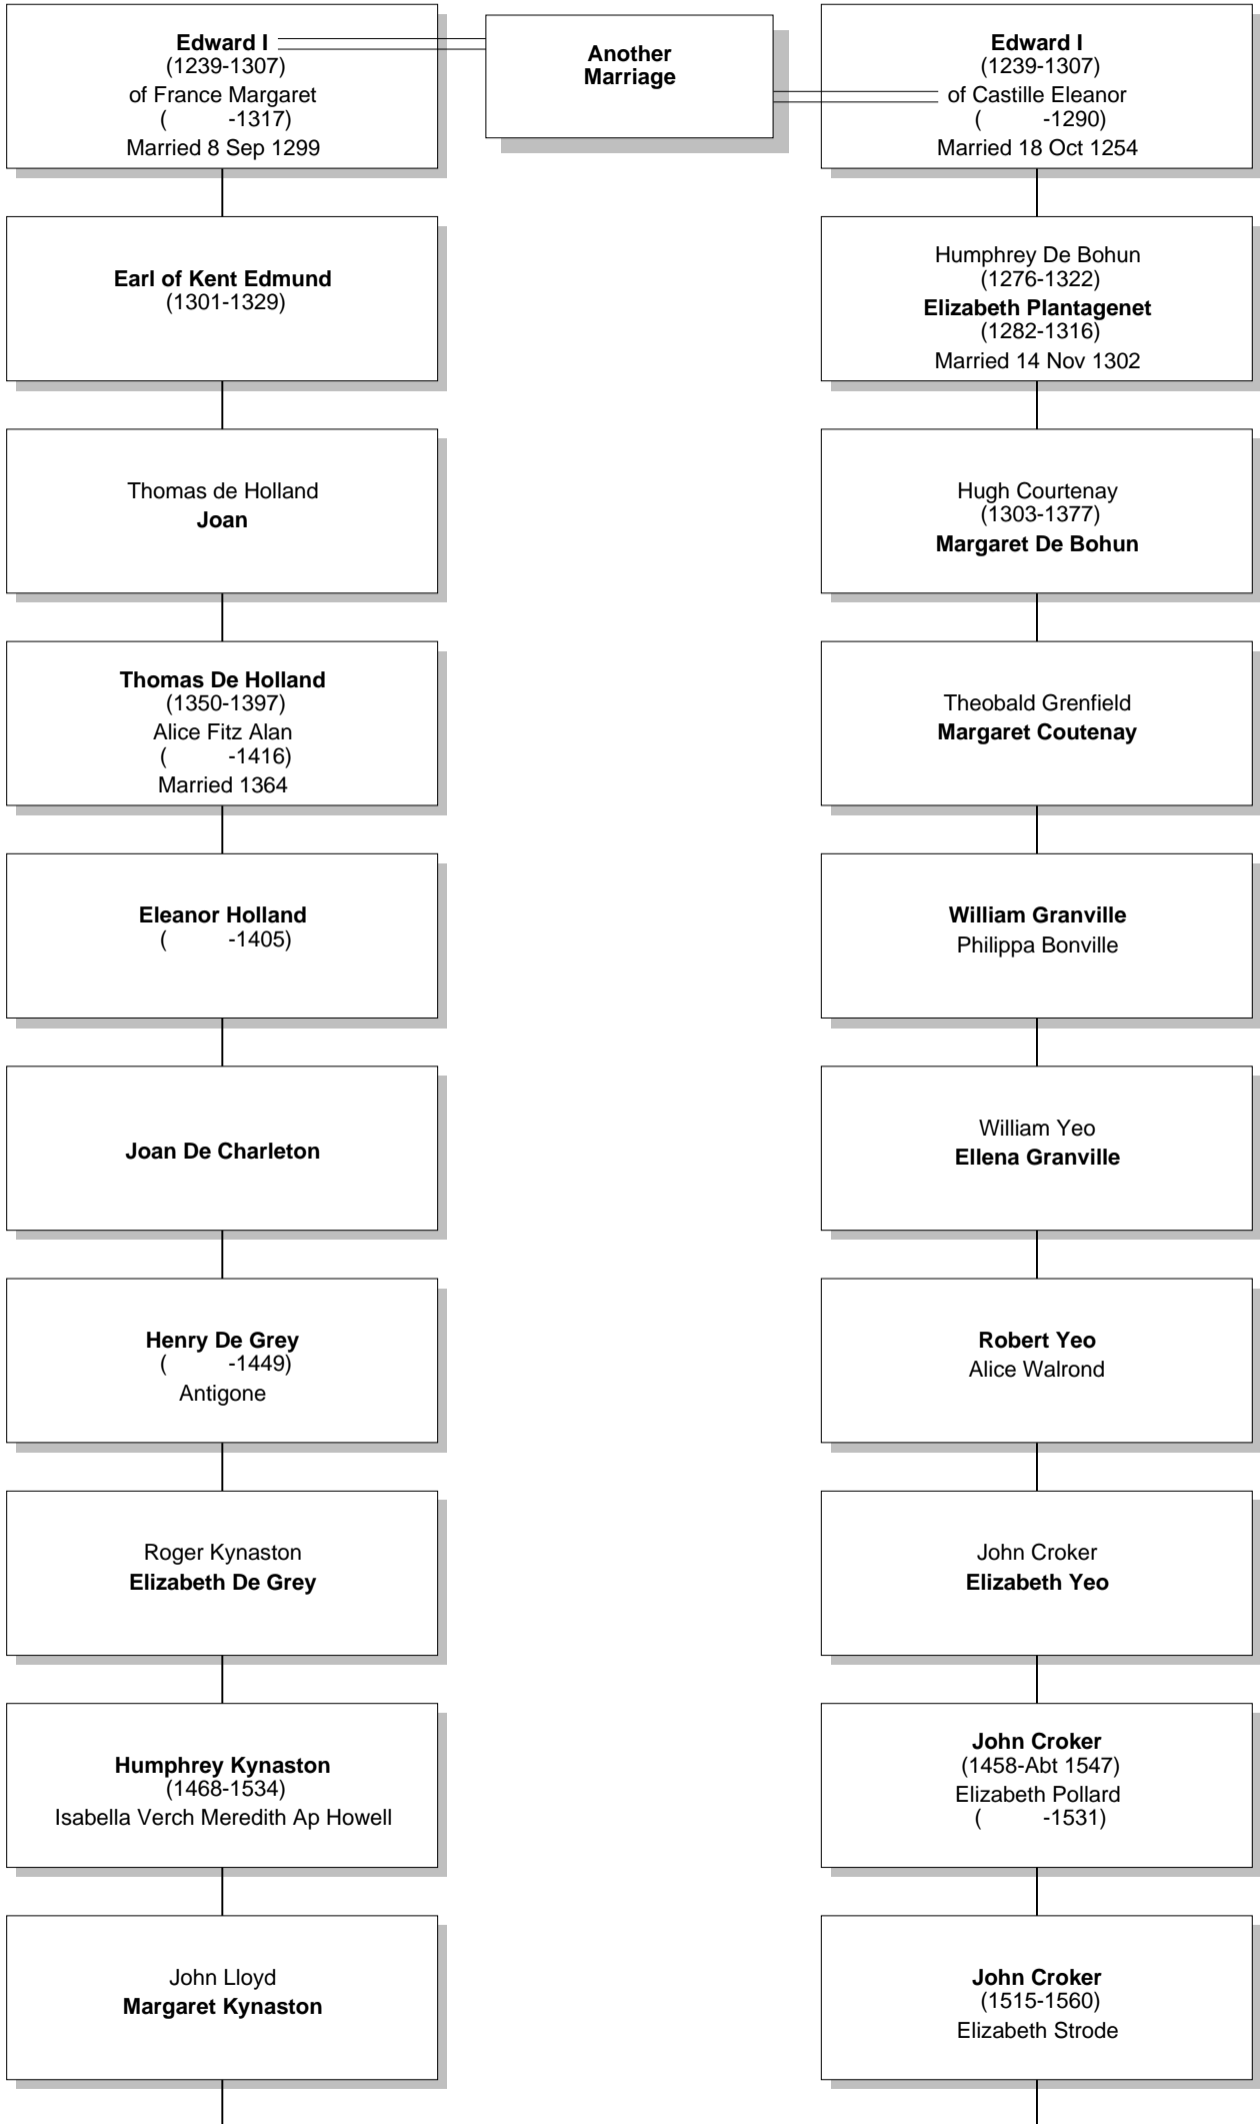

Relationship Chart

Lloyd Howard Fox is the 3rd great-grandson of Sampson Lloyd

Relationship Chart

Lloyd Howard Fox is the 15th cousin 5 times removed * of Sampson Lloyd

Common Ancestor

Edward I
(1239-1307)
of Castile Eleanor
(-1290)
Married 18 Oct 1254

Theobald Grenfield
Margaret Coute nay

Henry IV
(1367-1413)

William Granville
Philippa Bonville

Humphrey Plantagenet

William Yeo
Ellena Granville

Henry De Grey
(-1449)
Antigone

Robert Yeo
Alice Walrond

Roger Kynaston
Elizabeth De Grey

John Croker
Elizabeth Yeo

Humphrey Kynaston
(1468-1534)
Isabella Verch Meredith Ap Howell

John Croker
(1458-Abt 1547)
Elizabeth Pollard
(-1531)

John Lloyd
Margaret Kynaston

John Croker
(1515-1560)
Elizabeth Strode

Relationship Chart

Relationship Chart

Lloyd Howard Fox
(1893-1991)

Relationship Chart

Lloyd Howard Fox is the Half-15th cousin 5 times removed * of Sampson Lloyd

Relationship Chart

Relationship Chart

Lloyd Howard Fox
(1893-1991)