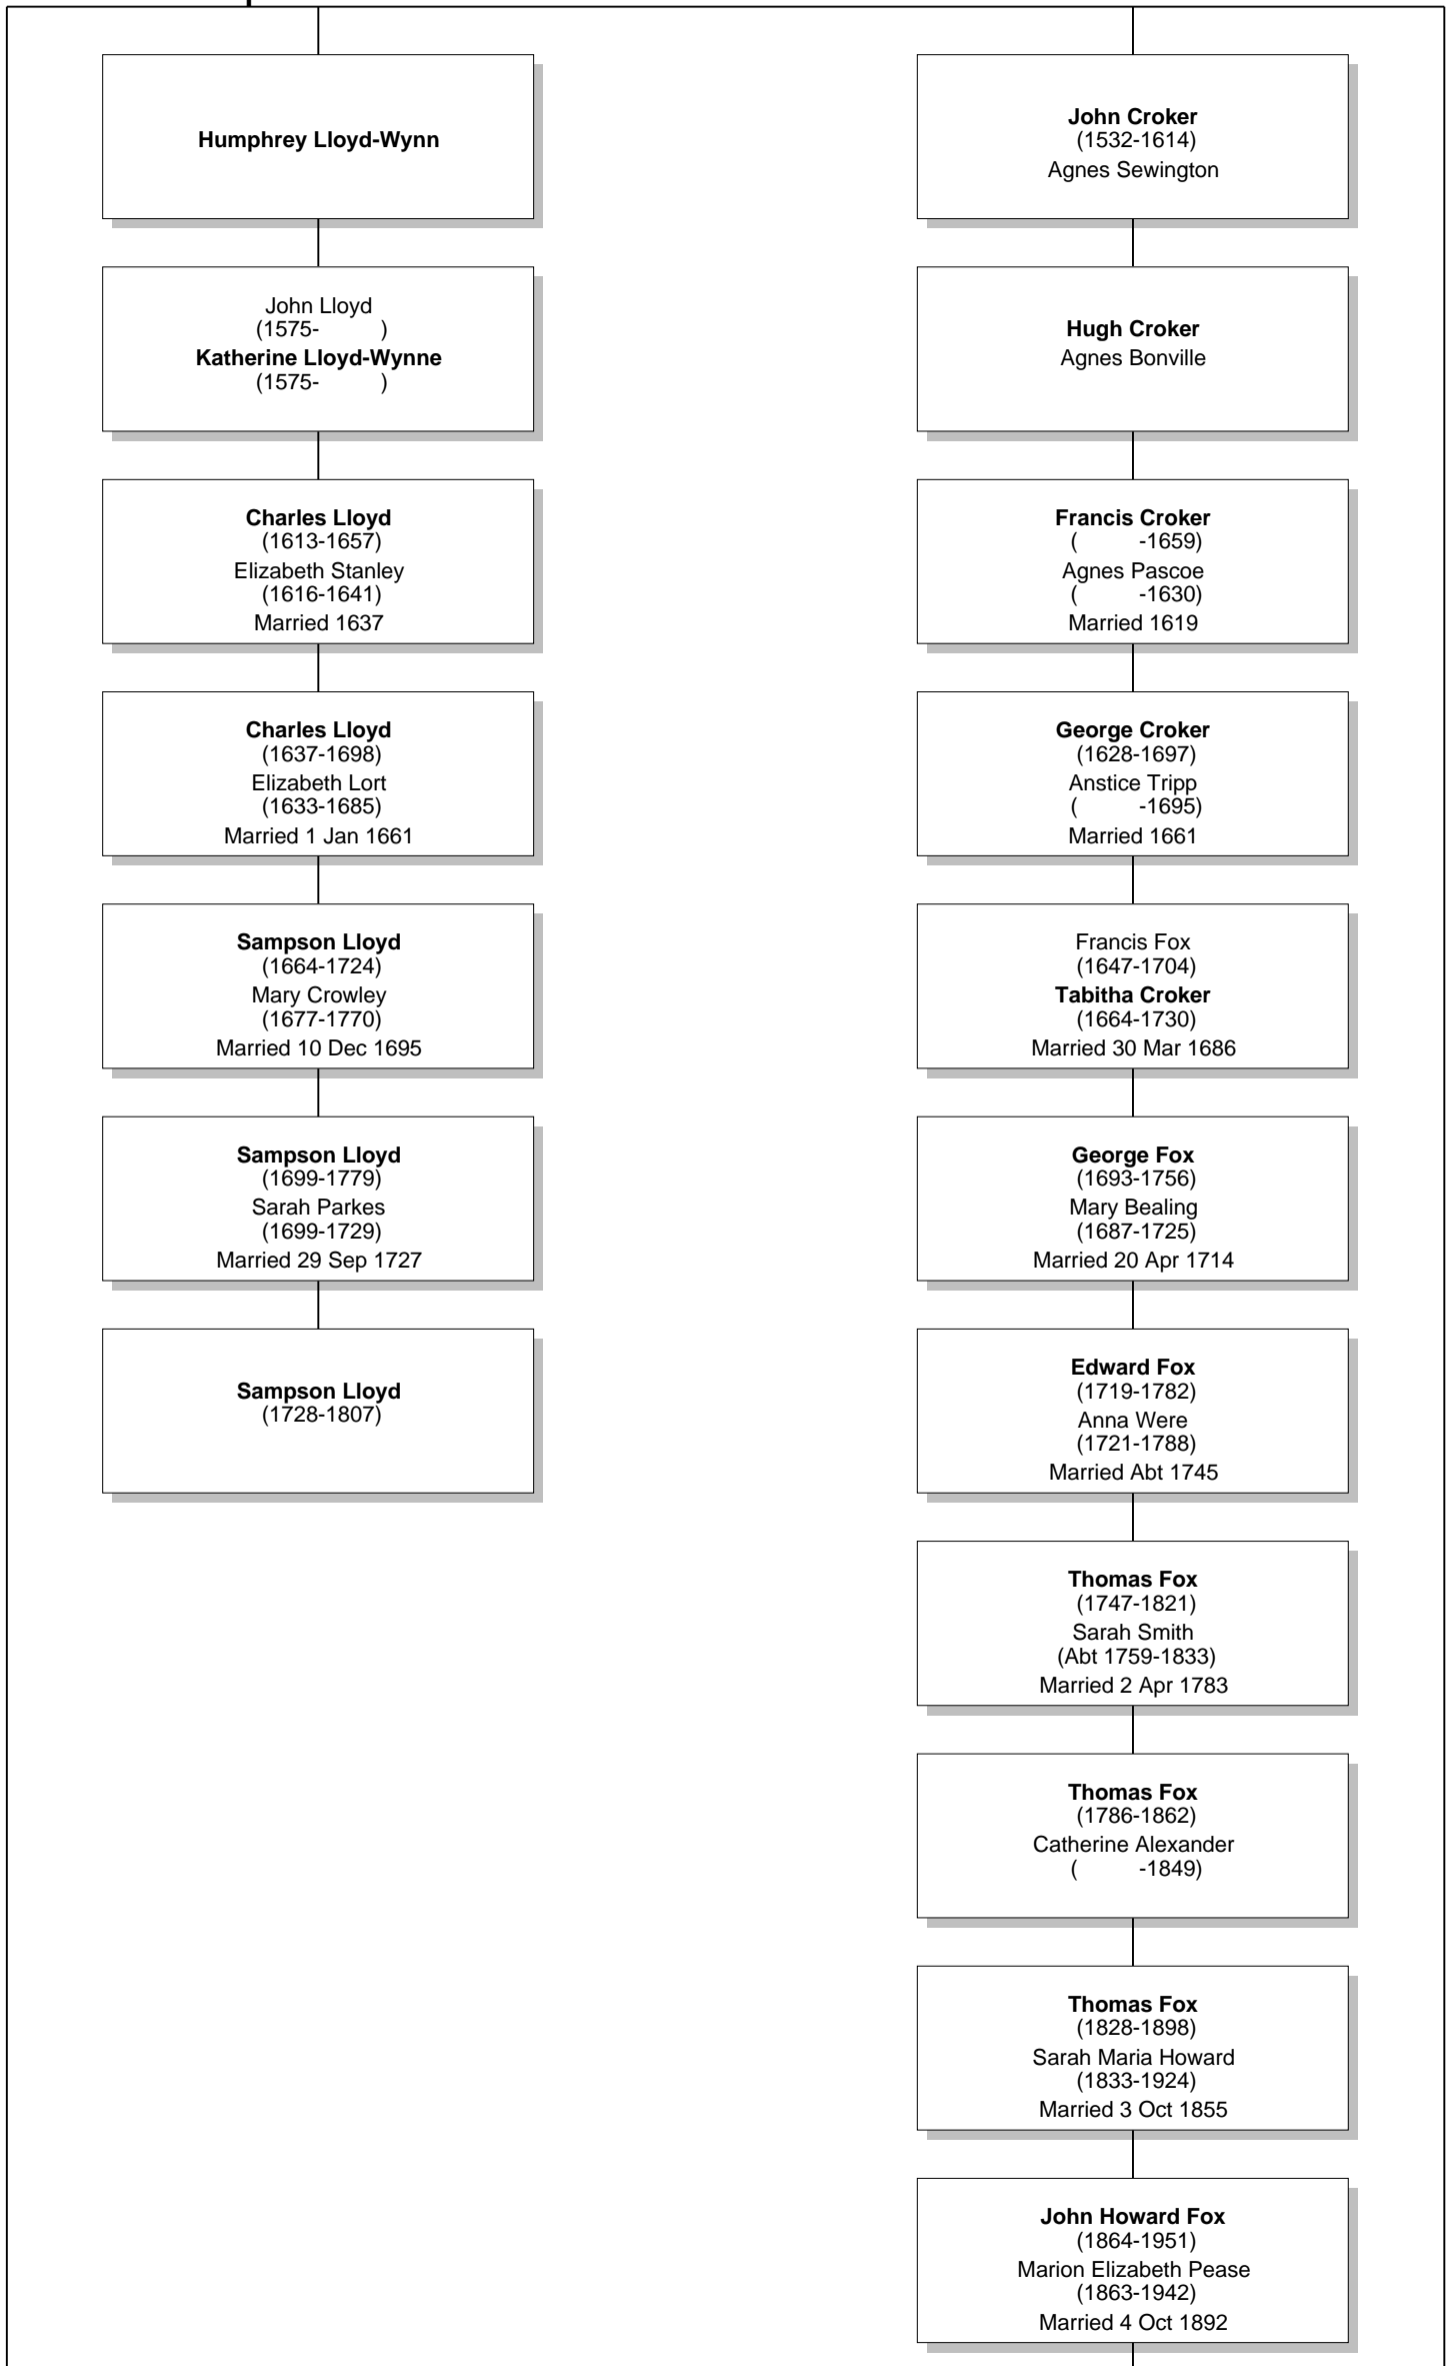

Relationship Chart

Lloyd Howard Fox is the 3rd great-grandson of Sampson Lloyd

Relationship Chart

Lloyd Howard Fox is the 15th cousin 5 times removed * of Sampson Lloyd

Common Ancestor

Edward I
(1239-1307)
of Castile Eleanor
(-1290)
Married 18 Oct 1254

Theobald Grenfield
Margaret Coute nay

Henry IV
(1367-1413)

William Granville
Philippa Bonville

Humphrey Plantagenet

William Yeo
Ellena Granville

Henry De Grey
(-1449)
Antigone

Robert Yeo
Alice Walrond

Roger Kynaston
Elizabeth De Grey

John Croker
Elizabeth Yeo

Humphrey Kynaston
(1468-1534)
Isabella Verch Meredith Ap Howell

John Croker
(1458-Abt 1547)
Elizabeth Pollard
(-1531)

John Lloyd
Margaret Kynaston

John Croker
(1515-1560)
Elizabeth Strode

Relationship Chart

Relationship Chart

Lloyd Howard Fox
(1893-1991)

Relationship Chart

Lloyd Howard Fox is the Half-15th cousin 5 times removed * of Sampson Lloyd

Relationship Chart

Relationship Chart

Lloyd Howard Fox
(1893-1991)