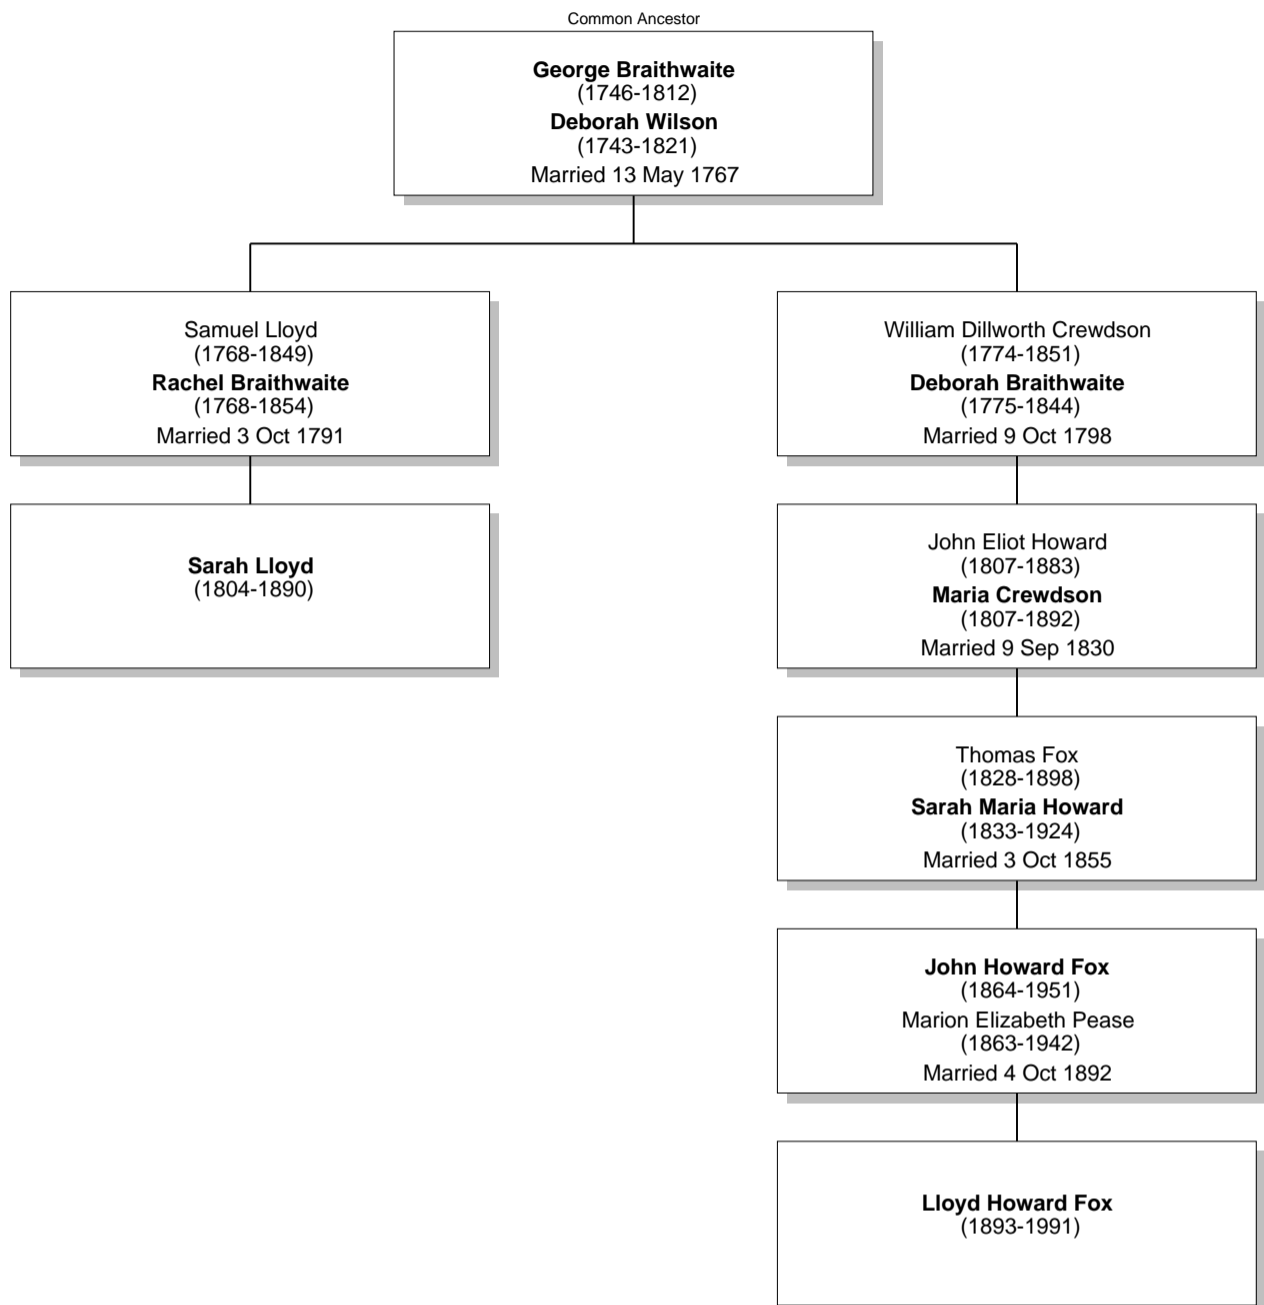

Relationship Chart

Lloyd Howard Fox is the Great-grandnephew of Sarah Lloyd

Relationship Chart

Lloyd Howard Fox is the 1st cousin 3 times removed * of Sarah Lloyd

Relationship Chart

Lloyd Howard Fox is the 2nd cousin twice removed * of Sarah Lloyd

Relationship Chart

Lloyd Howard Fox is the 4th cousin twice removed * of Sarah Lloyd

Relationship Chart

Lloyd Howard Fox is the Half-17th cousin 3 times removed * of Sarah Lloyd

Relationship Chart

Relationship Chart

Lloyd Howard Fox
(1893-1991)