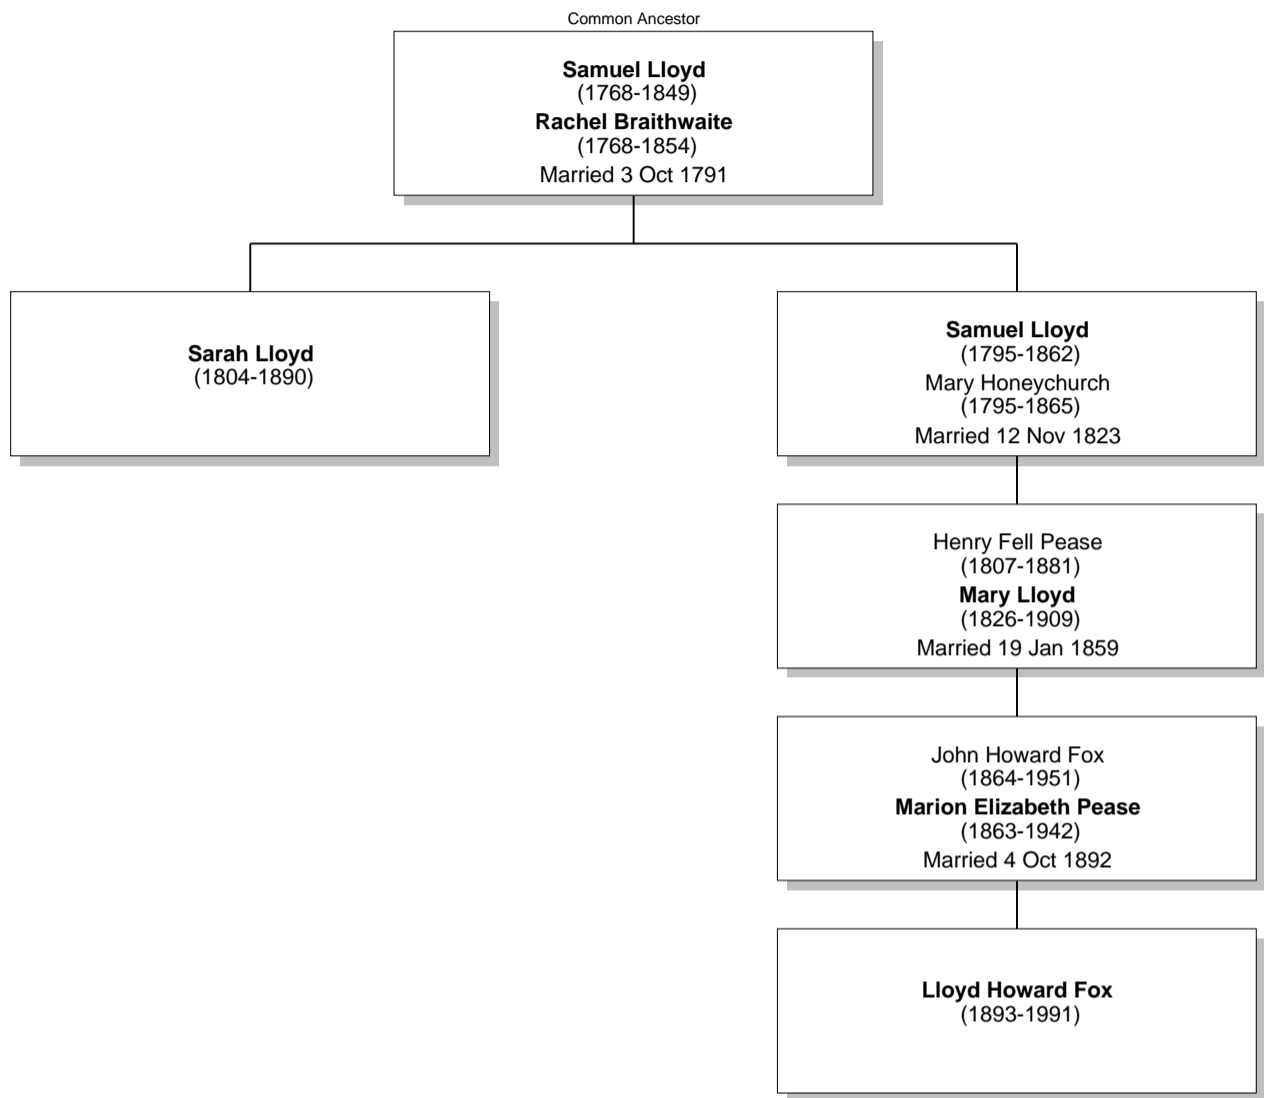

Relationship Chart

Lloyd Howard Fox is the Great-grandnephew of Sarah Lloyd

Relationship Chart

Lloyd Howard Fox is the 1st cousin 3 times removed * of Sarah Lloyd

Relationship Chart

Lloyd Howard Fox is the 2nd cousin twice removed * of Sarah Lloyd

Relationship Chart

Lloyd Howard Fox is the 4th cousin twice removed * of Sarah Lloyd

Relationship Chart

Lloyd Howard Fox is the Half-17th cousin 3 times removed * of Sarah Lloyd

Relationship Chart

Relationship Chart

Lloyd Howard Fox
(1893-1991)