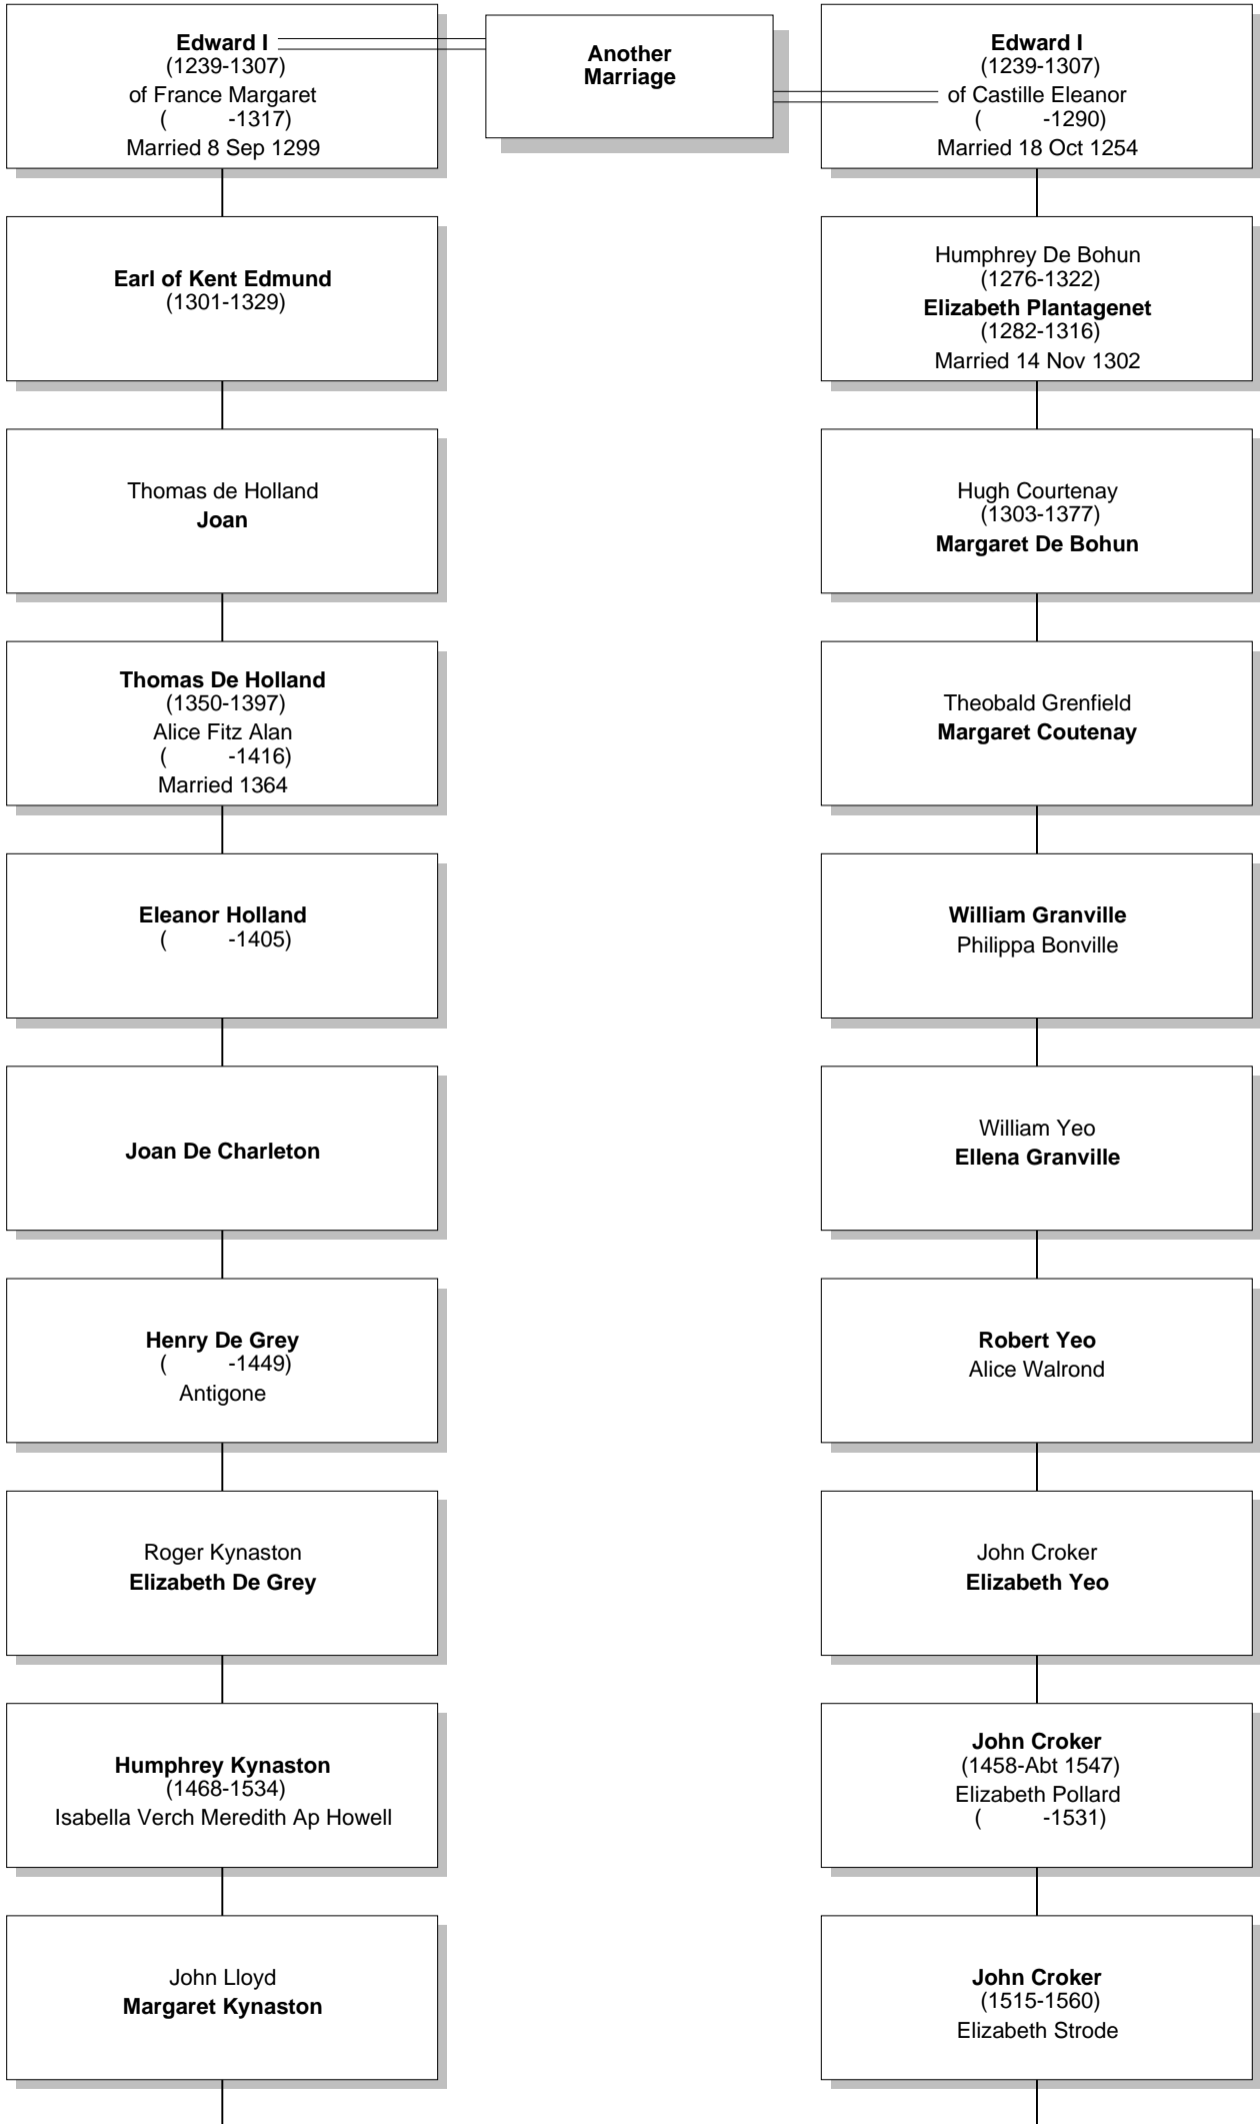

Relationship Chart

Lloyd Howard Fox is the Great-grandnephew of Sarah Lloyd

Relationship Chart

Lloyd Howard Fox is the 1st cousin 3 times removed * of Sarah Lloyd

Relationship Chart

Lloyd Howard Fox is the 2nd cousin twice removed * of Sarah Lloyd

Relationship Chart

Lloyd Howard Fox is the 4th cousin twice removed * of Sarah Lloyd

Relationship Chart

Lloyd Howard Fox is the Half-17th cousin 3 times removed * of Sarah Lloyd

Relationship Chart

Relationship Chart

Lloyd Howard Fox
(1893-1991)