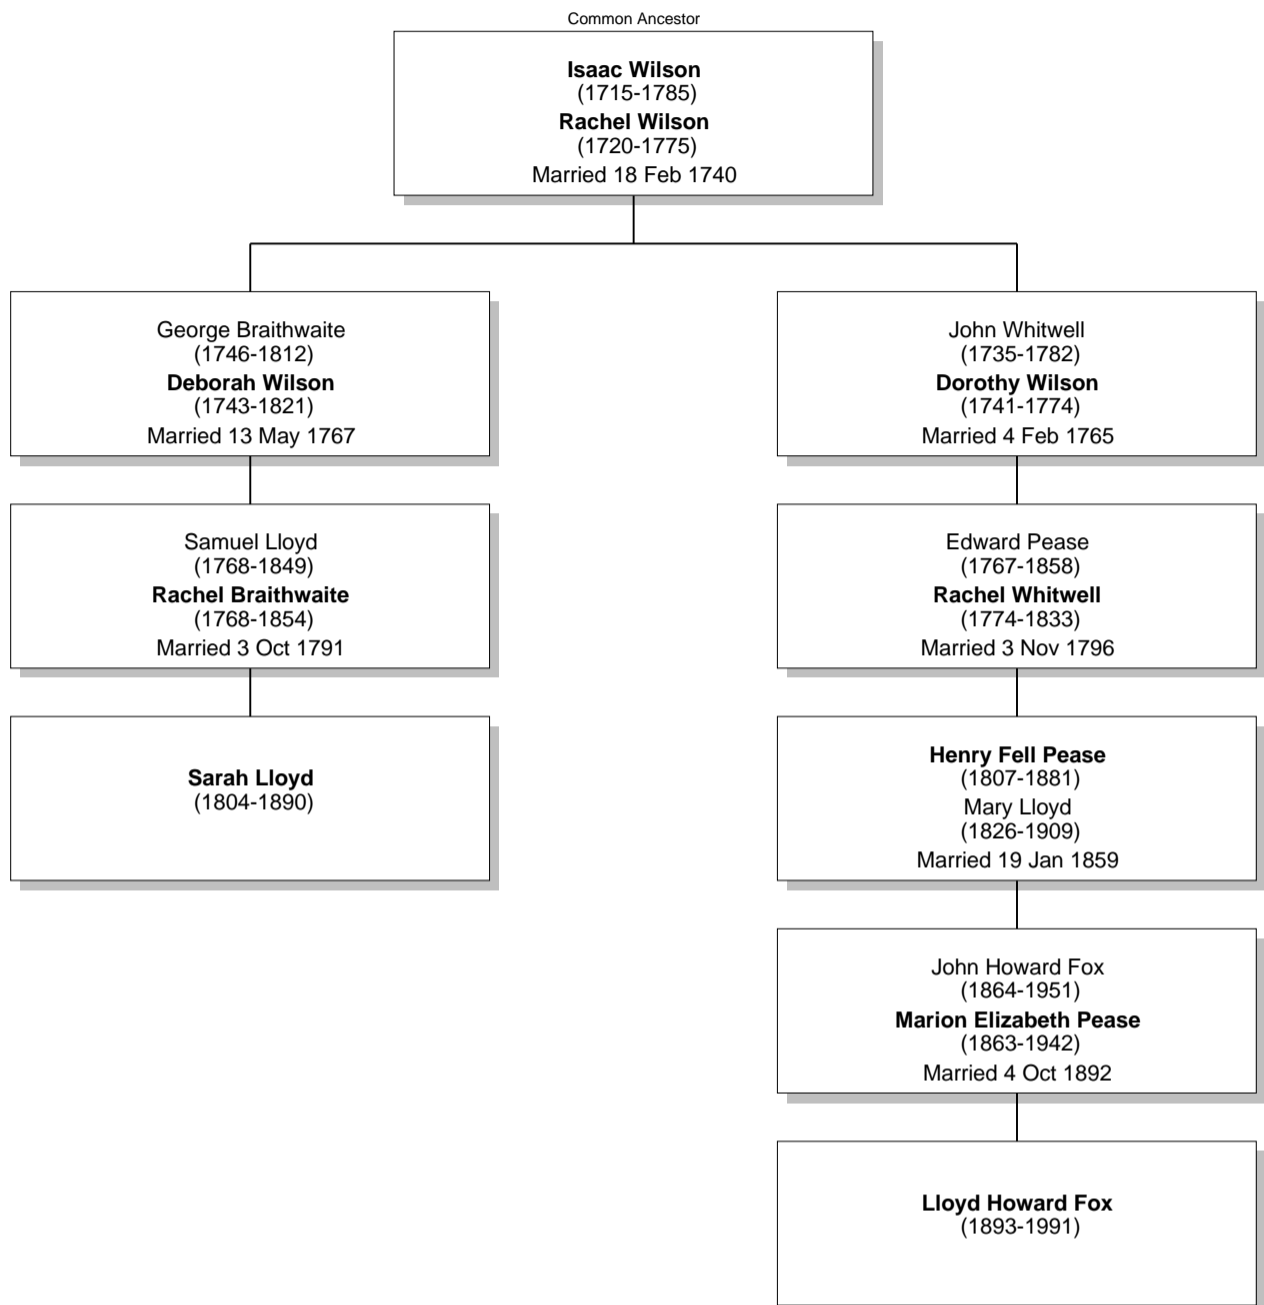

Relationship Chart

Lloyd Howard Fox is the Great-grandnephew of Sarah Lloyd

Relationship Chart

Lloyd Howard Fox is the 1st cousin 3 times removed * of Sarah Lloyd

Relationship Chart

Lloyd Howard Fox is the 2nd cousin twice removed * of Sarah Lloyd

Relationship Chart

Lloyd Howard Fox is the 4th cousin twice removed * of Sarah Lloyd

Relationship Chart

Lloyd Howard Fox is the Half-17th cousin 3 times removed * of Sarah Lloyd

Relationship Chart

Relationship Chart

Lloyd Howard Fox
(1893-1991)