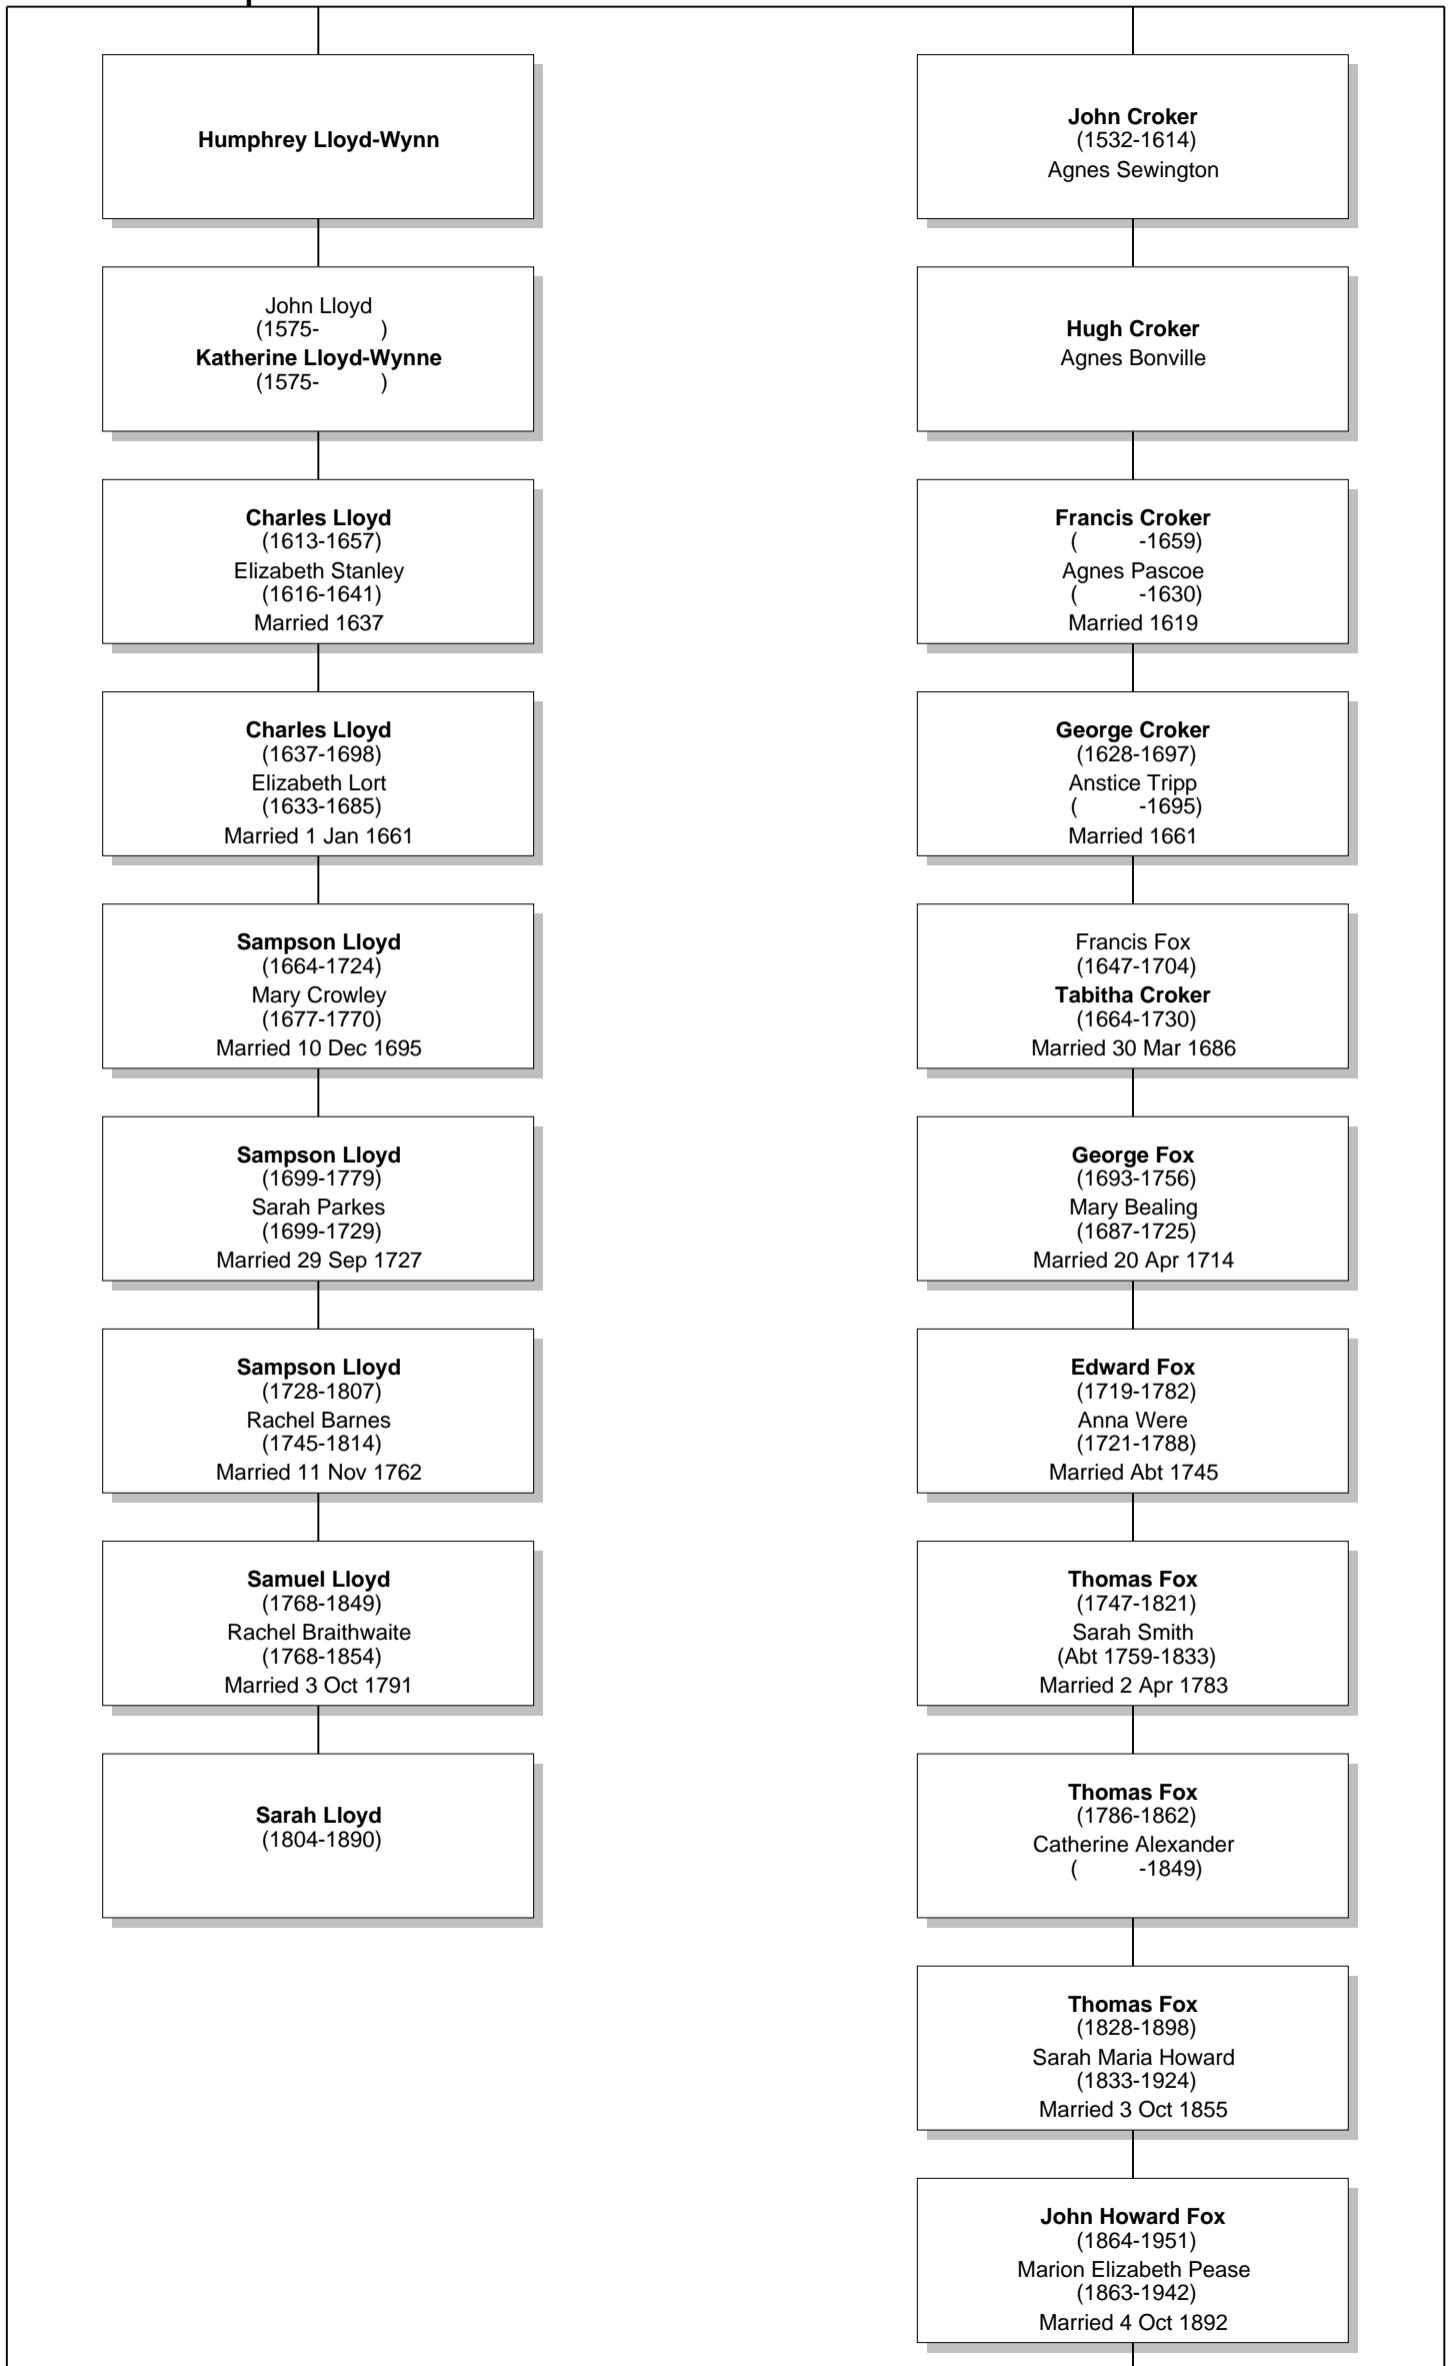

Relationship Chart

Lloyd Howard Fox is the Great-grandnephew of Sarah Lloyd

Relationship Chart

Lloyd Howard Fox is the 1st cousin 3 times removed * of Sarah Lloyd

Relationship Chart

Lloyd Howard Fox is the 2nd cousin twice removed * of Sarah Lloyd

Relationship Chart

Lloyd Howard Fox is the 4th cousin twice removed * of Sarah Lloyd

Relationship Chart

Lloyd Howard Fox is the Half-17th cousin 3 times removed * of Sarah Lloyd

Relationship Chart

Relationship Chart

Lloyd Howard Fox
(1893-1991)