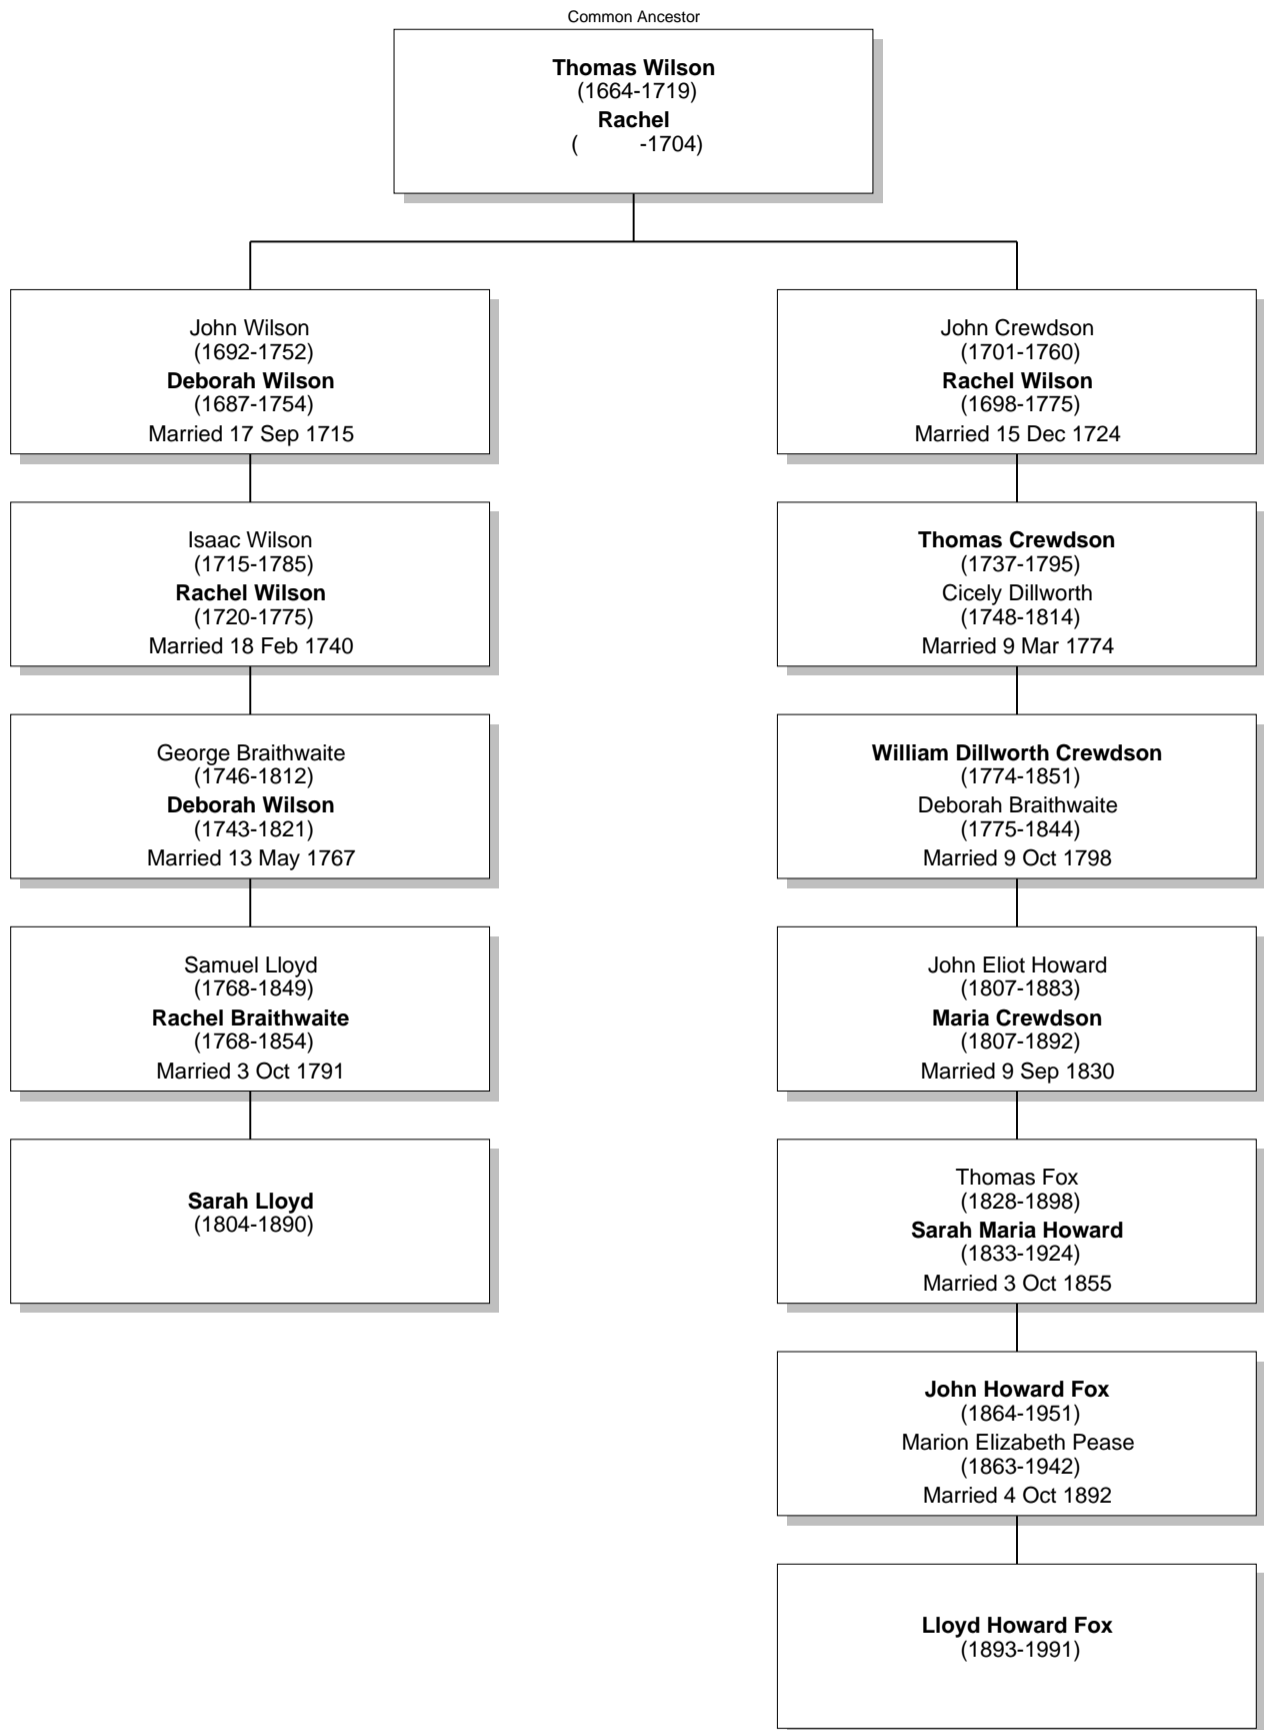

Relationship Chart

Lloyd Howard Fox is the Great-grandnephew of Sarah Lloyd

Relationship Chart

Lloyd Howard Fox is the 1st cousin 3 times removed * of Sarah Lloyd

Relationship Chart

Lloyd Howard Fox is the 2nd cousin twice removed * of Sarah Lloyd

Relationship Chart

Lloyd Howard Fox is the 4th cousin twice removed * of Sarah Lloyd

Relationship Chart

Lloyd Howard Fox is the Half-17th cousin 3 times removed * of Sarah Lloyd

Relationship Chart

Relationship Chart

Lloyd Howard Fox
(1893-1991)