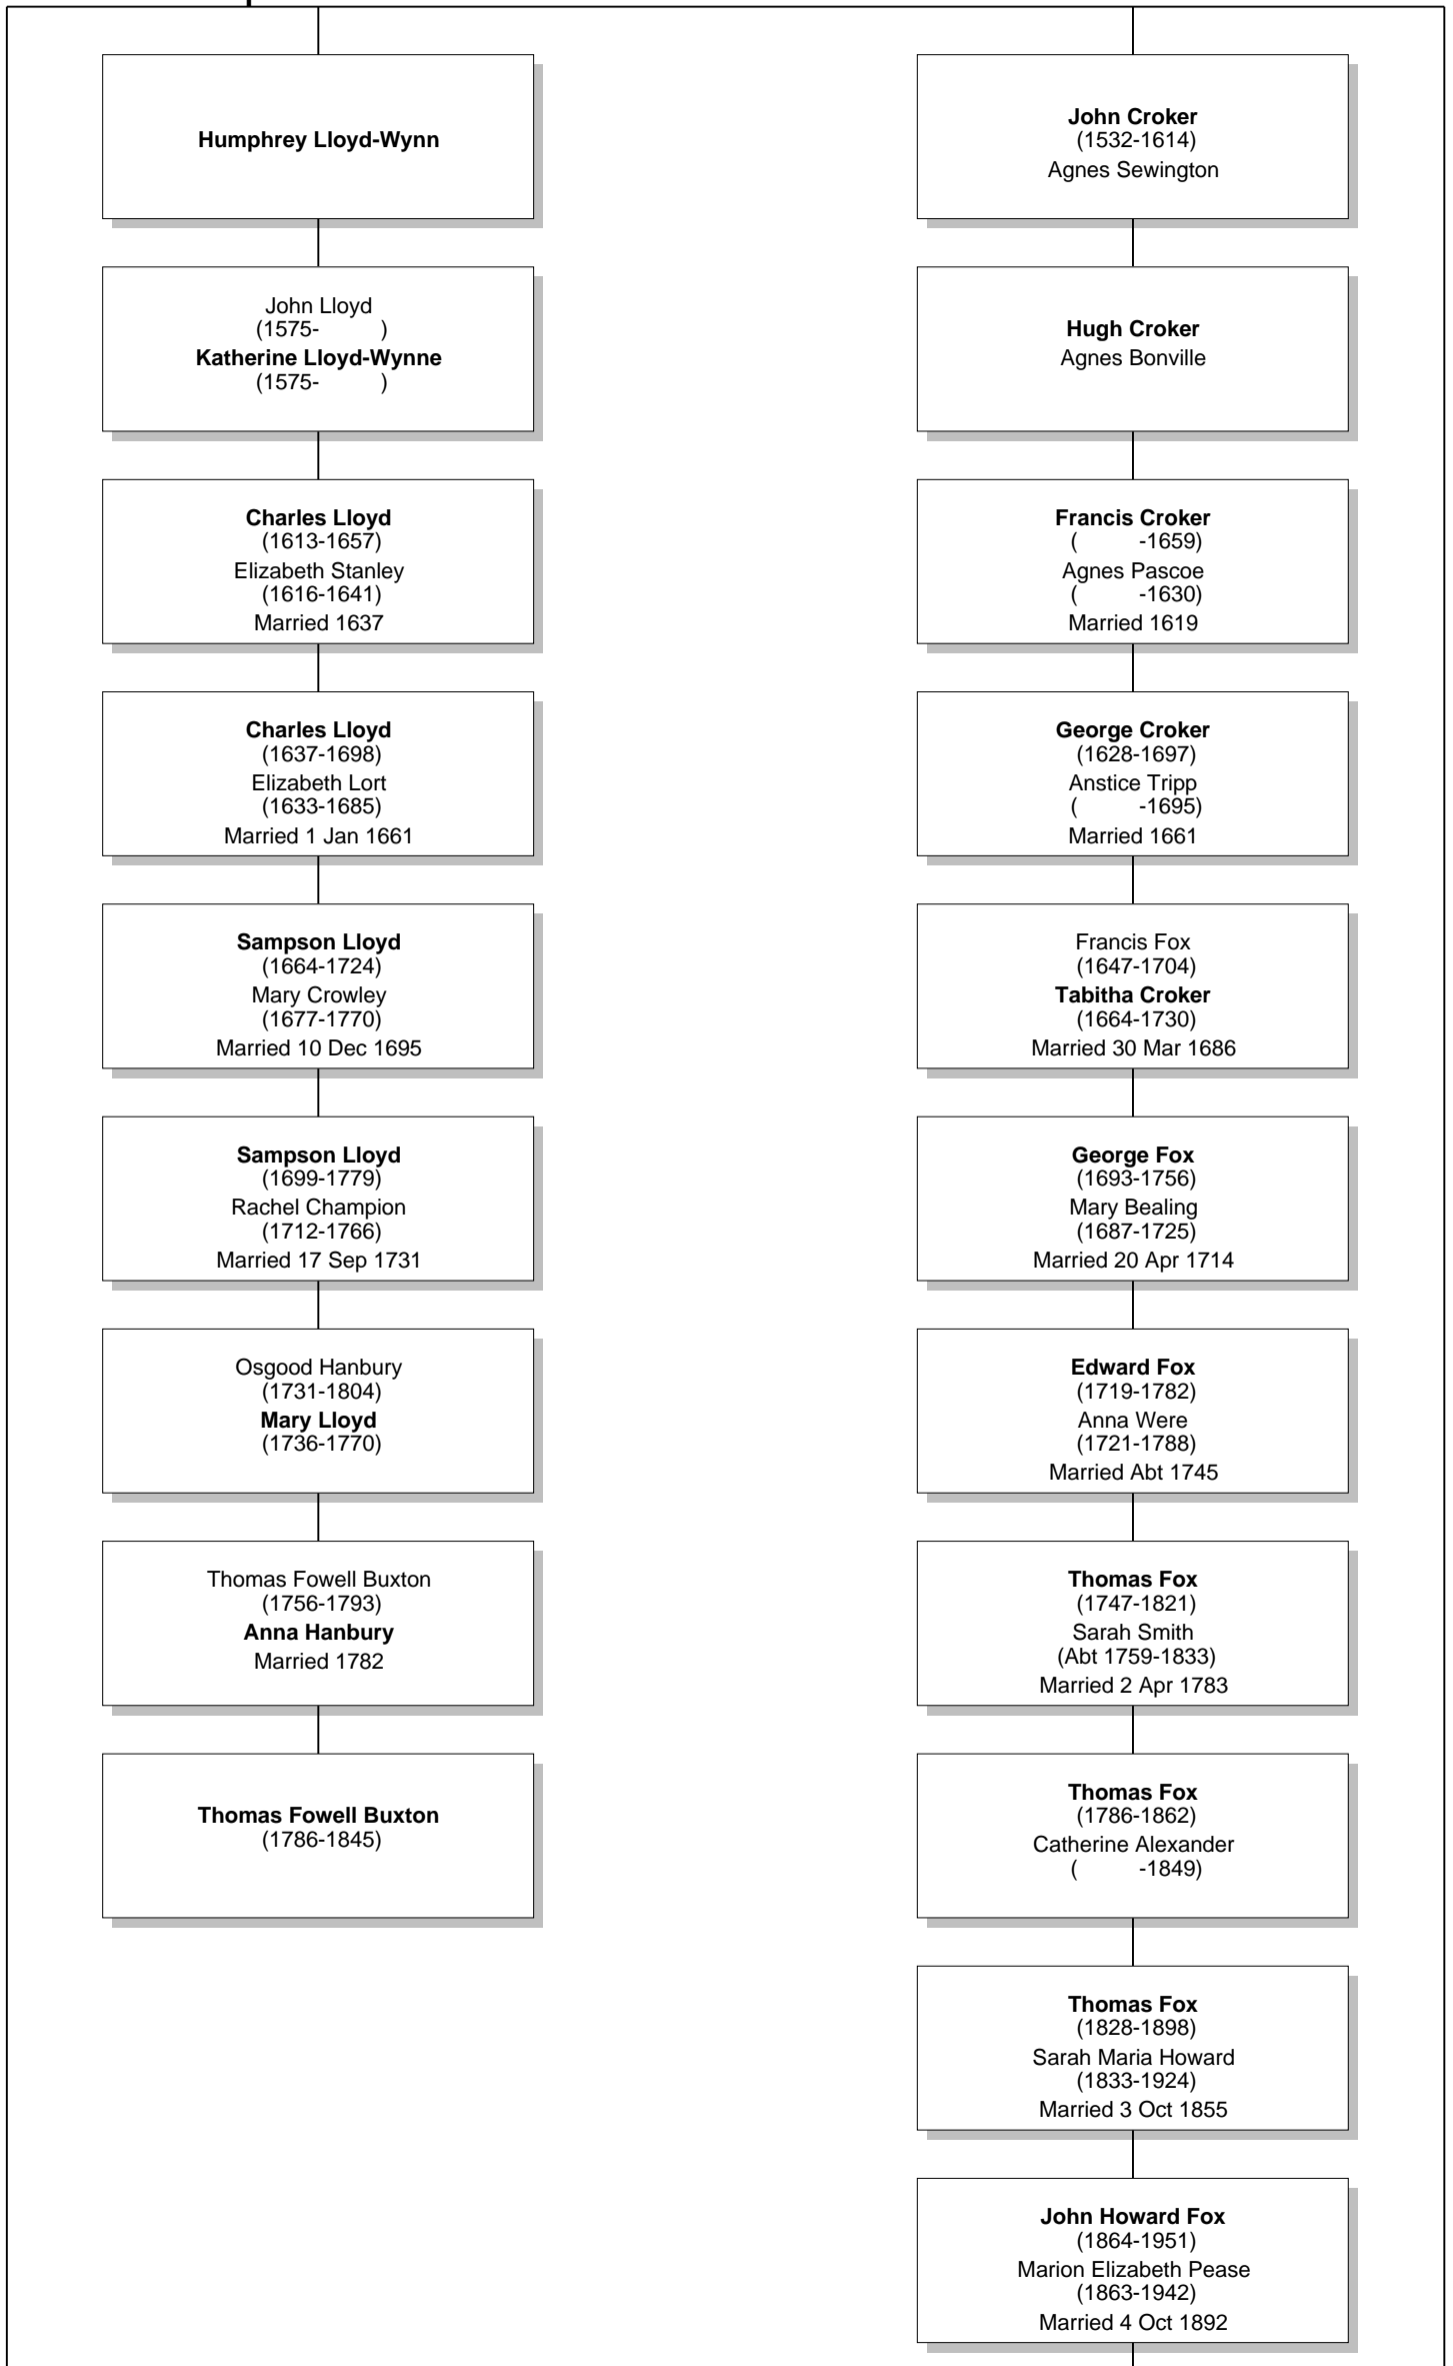

# Relationship Chart

Lloyd Howard Fox is the Half-2nd cousin 3 times removed \* of Thomas Fowell Buxton

# Relationship Chart

Lloyd Howard Fox is the Half-17th cousin 3 times removed \* of Thomas Fowell Buxton

# Relationship Chart