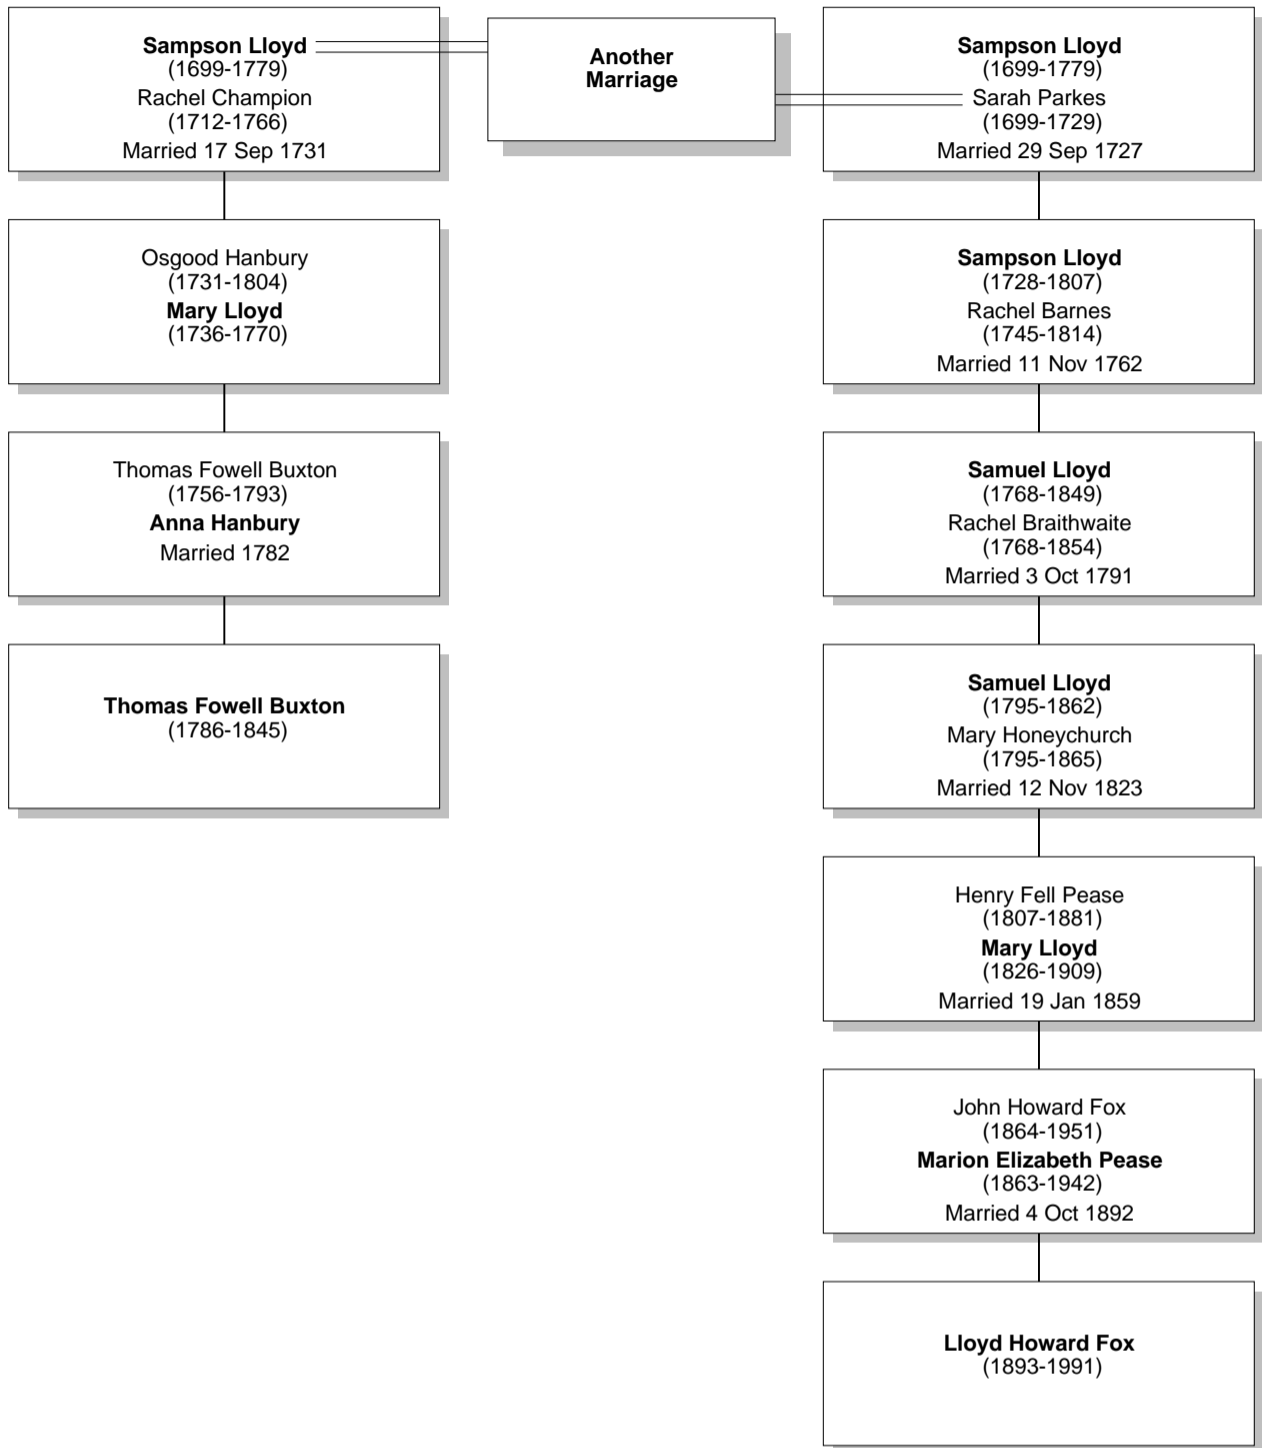

# Relationship Chart

Lloyd Howard Fox is the Half-2nd cousin 3 times removed \* of Thomas Fowell Buxton

# Relationship Chart

Lloyd Howard Fox is the Half-17th cousin 3 times removed \* of Thomas Fowell Buxton

# Relationship Chart

# Relationship Chart

**Lloyd Howard Fox**  
(1893-1991)