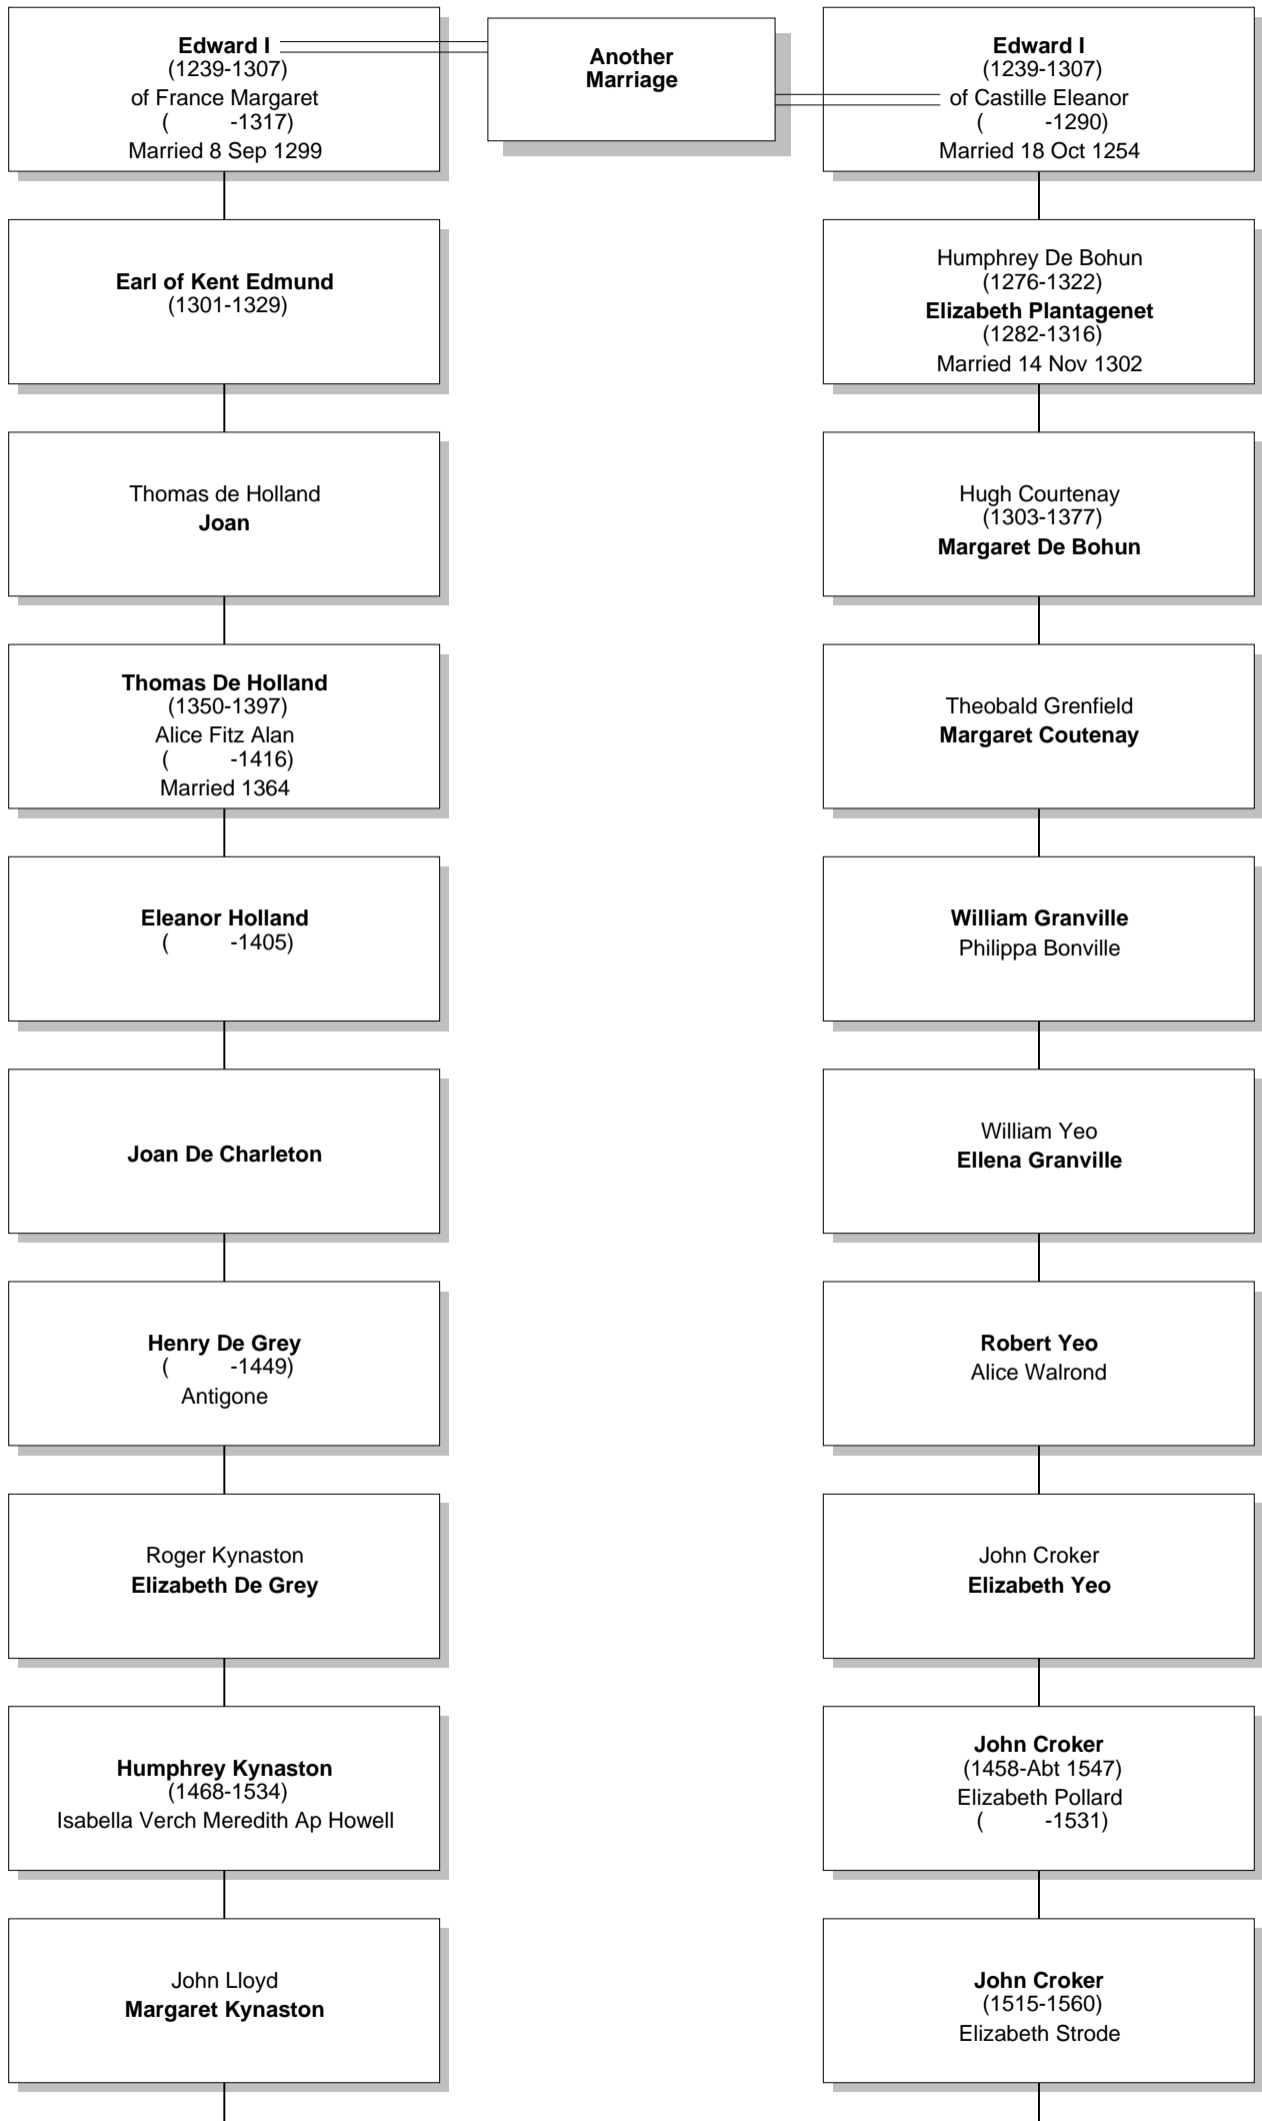

# Relationship Chart

Lloyd Howard Fox is the Half-2nd cousin 3 times removed \* of Thomas Fowell Buxton

# Relationship Chart

Lloyd Howard Fox is the Half-17th cousin 3 times removed \* of Thomas Fowell Buxton

# Relationship Chart

# Relationship Chart

**Lloyd Howard Fox**  
(1893-1991)