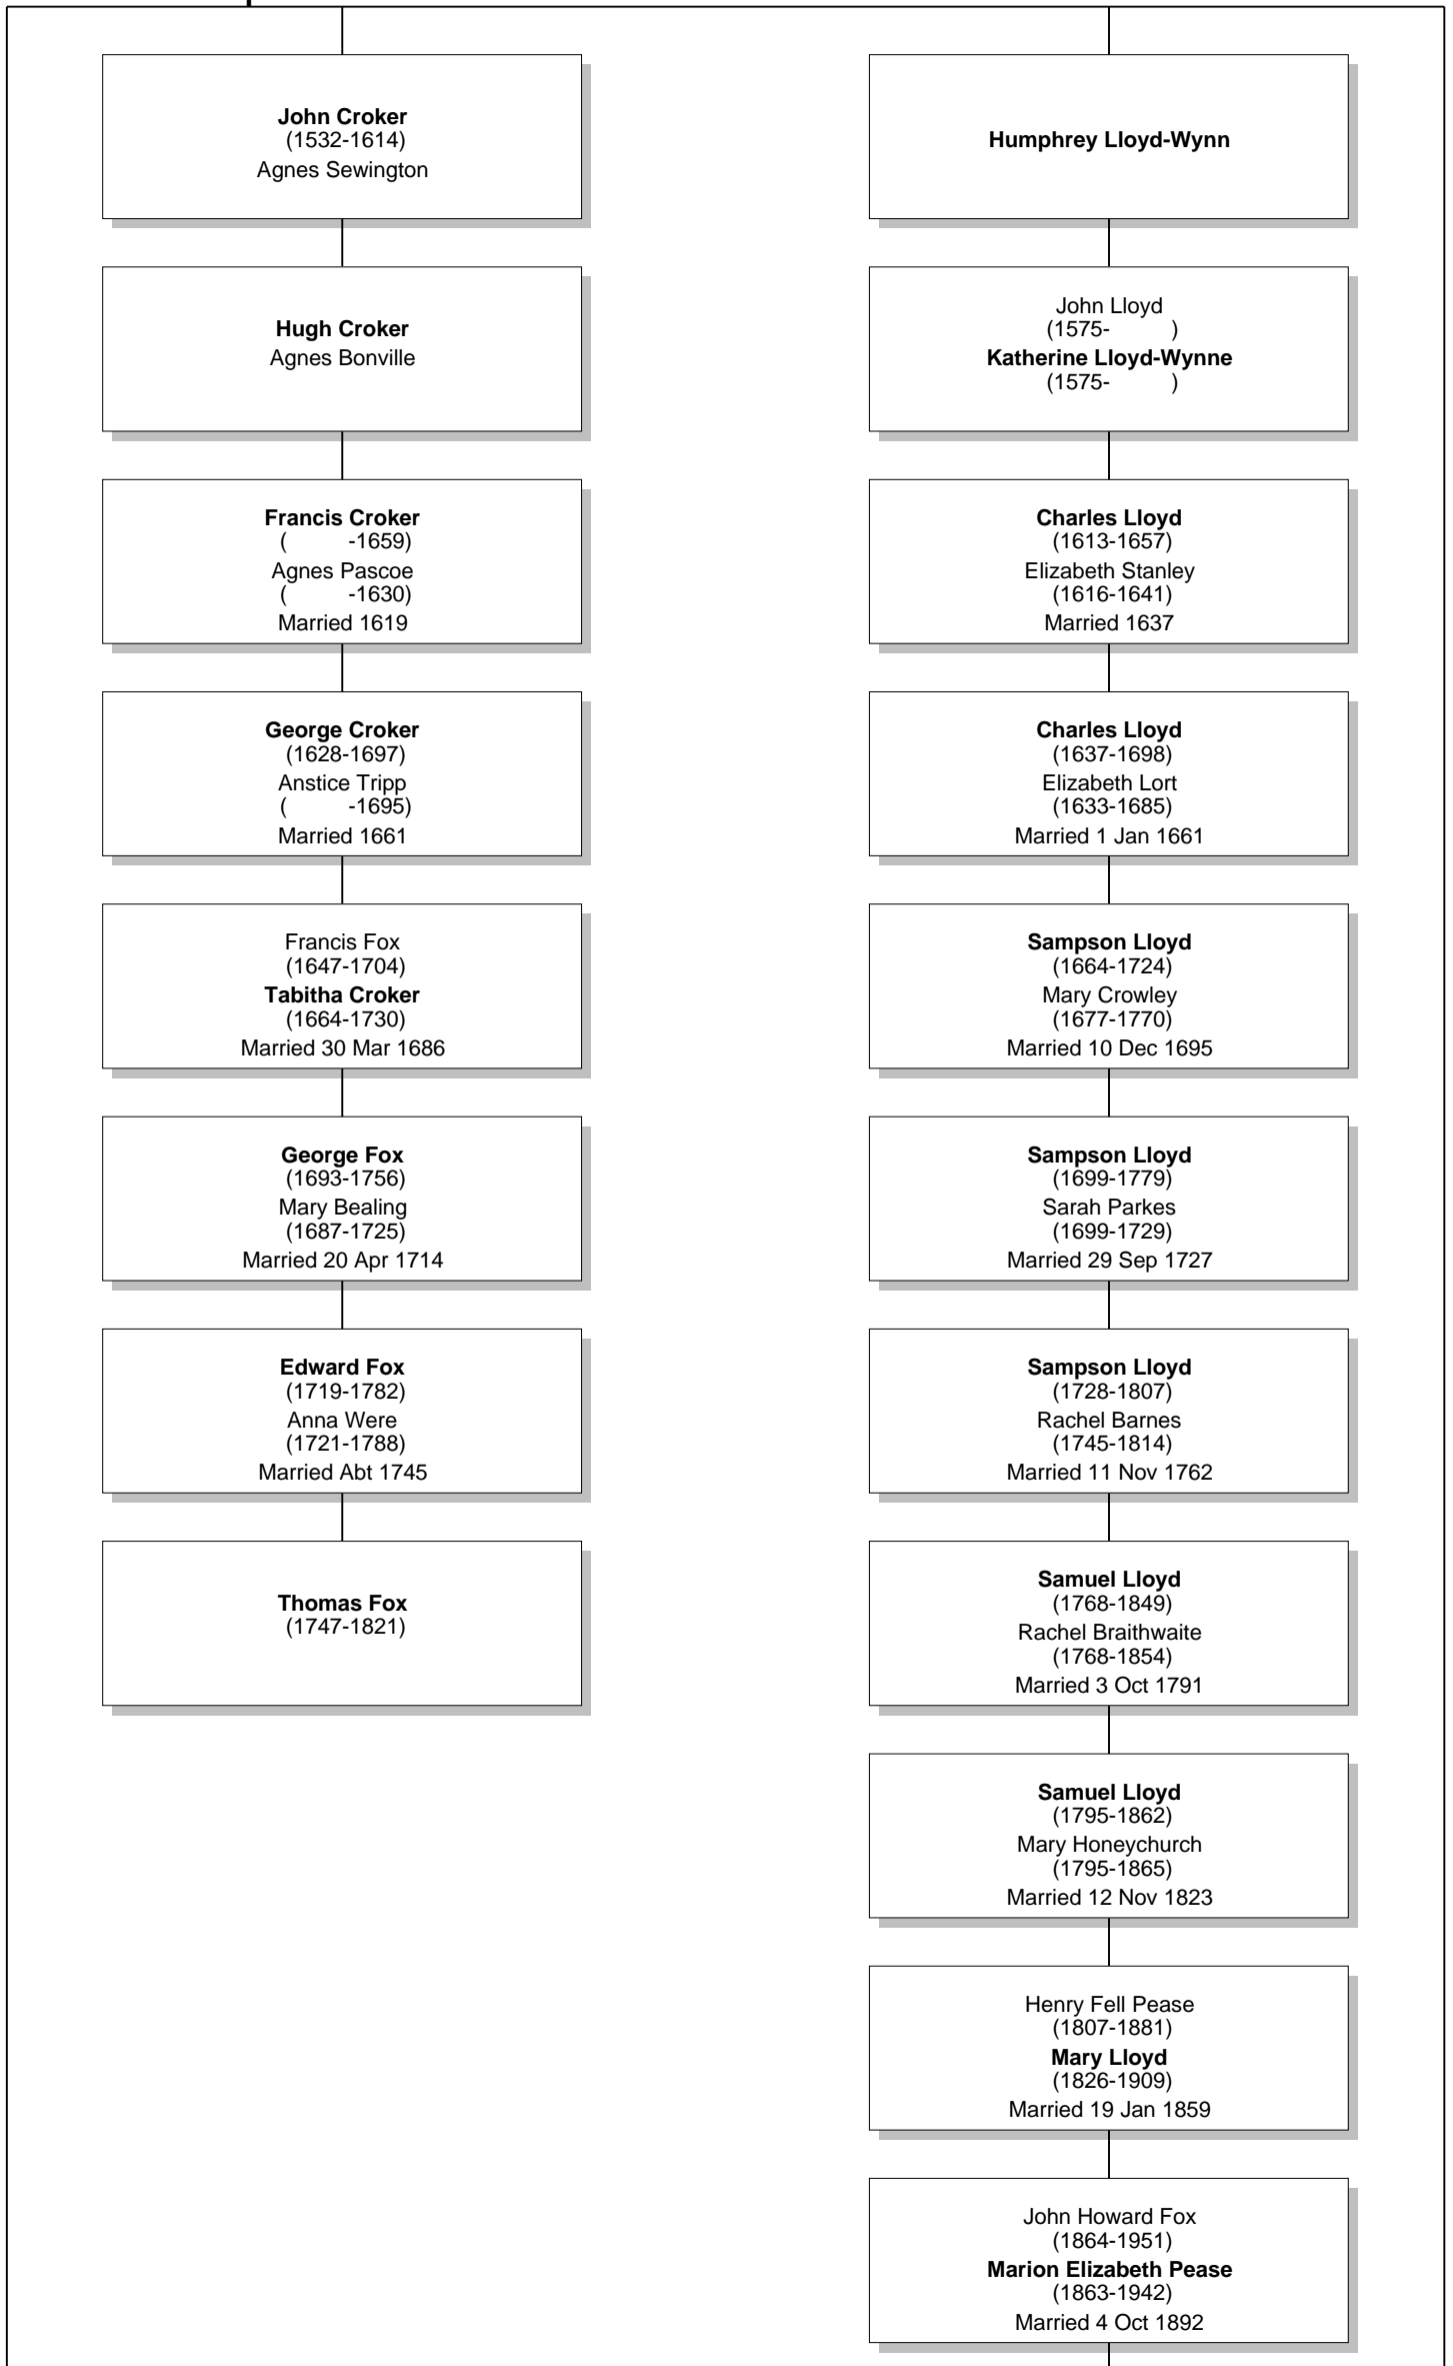

Relationship Chart

Lloyd Howard Fox is the 2nd great-grandson of Thomas Fox

Common Ancestor

Relationship Chart

Lloyd Howard Fox is the 16th cousin 4 times removed * of Thomas Fox

Common Ancestor

Edward I
(1239-1307)
of Castile Eleanor
(-1290)
Married 18 Oct 1254

Roger Kynaston
Elizabeth De Grey

John Croker
(1458-Abt 1547)
Elizabeth Pollard
(-1531)

Humphrey Kynaston
(1468-1534)
Isabella Verch Meredith Ap Howell

John Croker
(1515-1560)
Elizabeth Strode

John Lloyd
Margaret Kynaston

Relationship Chart

Relationship Chart

Relationship Chart

Lloyd Howard Fox is the Half-16th cousin 4 times removed * of Thomas Fox

Relationship Chart

Relationship Chart

Lloyd Howard Fox
(1893-1991)