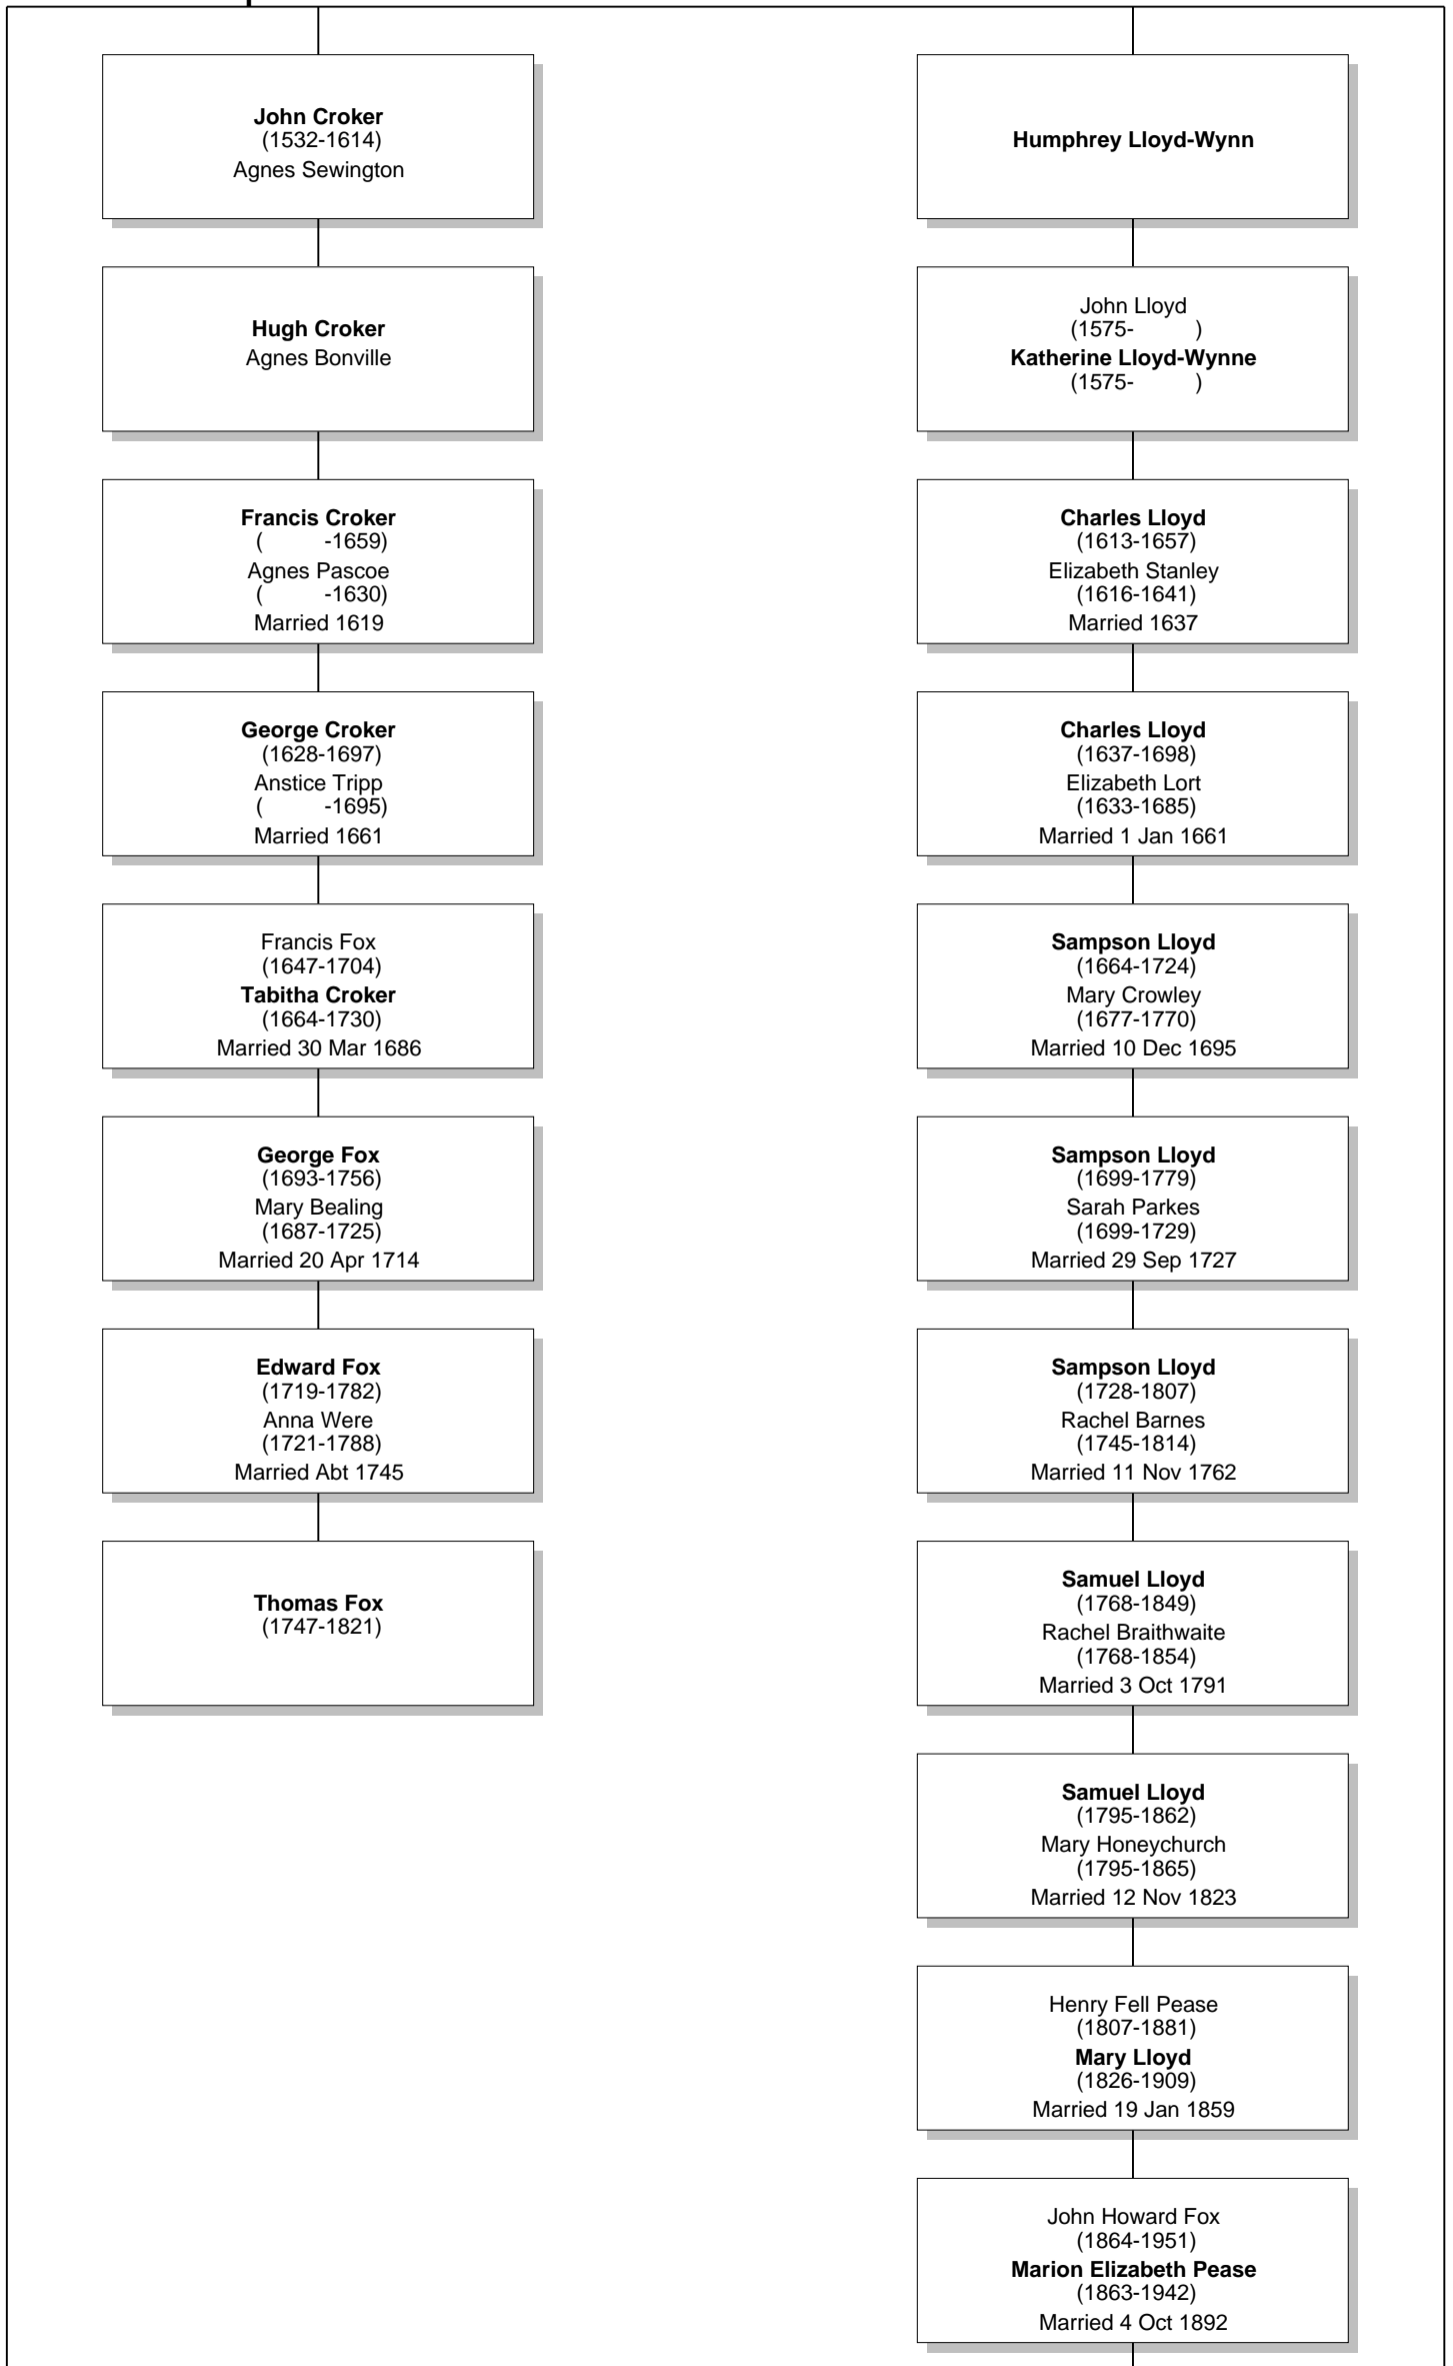

Relationship Chart

Lloyd Howard Fox is the 2nd great-grandson of Thomas Fox

Common Ancestor

Relationship Chart

Lloyd Howard Fox is the 16th cousin 4 times removed * of Thomas Fox

Common Ancestor

Edward I
(1239-1307)
of Castile Eleanor
(-1290)
Married 18 Oct 1254

Roger Kynaston
Elizabeth De Grey

John Croker
(1458-Abt 1547)
Elizabeth Pollard
(-1531)

Humphrey Kynaston
(1468-1534)
Isabella Verch Meredith Ap Howell

John Croker
(1515-1560)
Elizabeth Strode

John Lloyd
Margaret Kynaston

Relationship Chart

Relationship Chart

Relationship Chart

Lloyd Howard Fox is the Half-16th cousin 4 times removed * of Thomas Fox

Relationship Chart

Relationship Chart

Lloyd Howard Fox
(1893-1991)