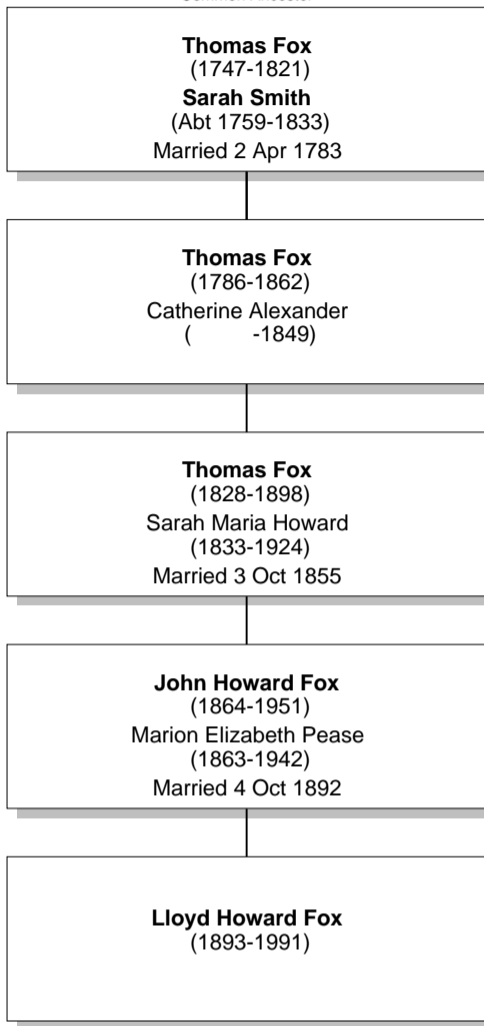

Relationship Chart

Lloyd Howard Fox is the 2nd great-grandson of Thomas Fox

Common Ancestor

Relationship Chart

Lloyd Howard Fox is the 16th cousin 4 times removed * of Thomas Fox

Common Ancestor

Edward I
(1239-1307)
of Castile Eleanor
(-1290)
Married 18 Oct 1254

Humphrey De Bohun
(1276-1322)
Elizabeth Plantagenet
(1282-1316)
Married 14 Nov 1302

Edward II
(1284-1327)
Isabella Capet

Hugh Courtenay
(1303-1377)
Margaret De Bohun

Edward III
(1312-1377)
Philippa ?

Theobald Grenfield
Margaret Coudenay

Roger Kynaston
Elizabeth De Grey

John Croker
(1458-Abt 1547)
Elizabeth Pollard
(-1531)

Humphrey Kynaston
(1468-1534)
Isabella Verch Meredith Ap Howell

John Croker
(1515-1560)
Elizabeth Strode

John Lloyd
Margaret Kynaston