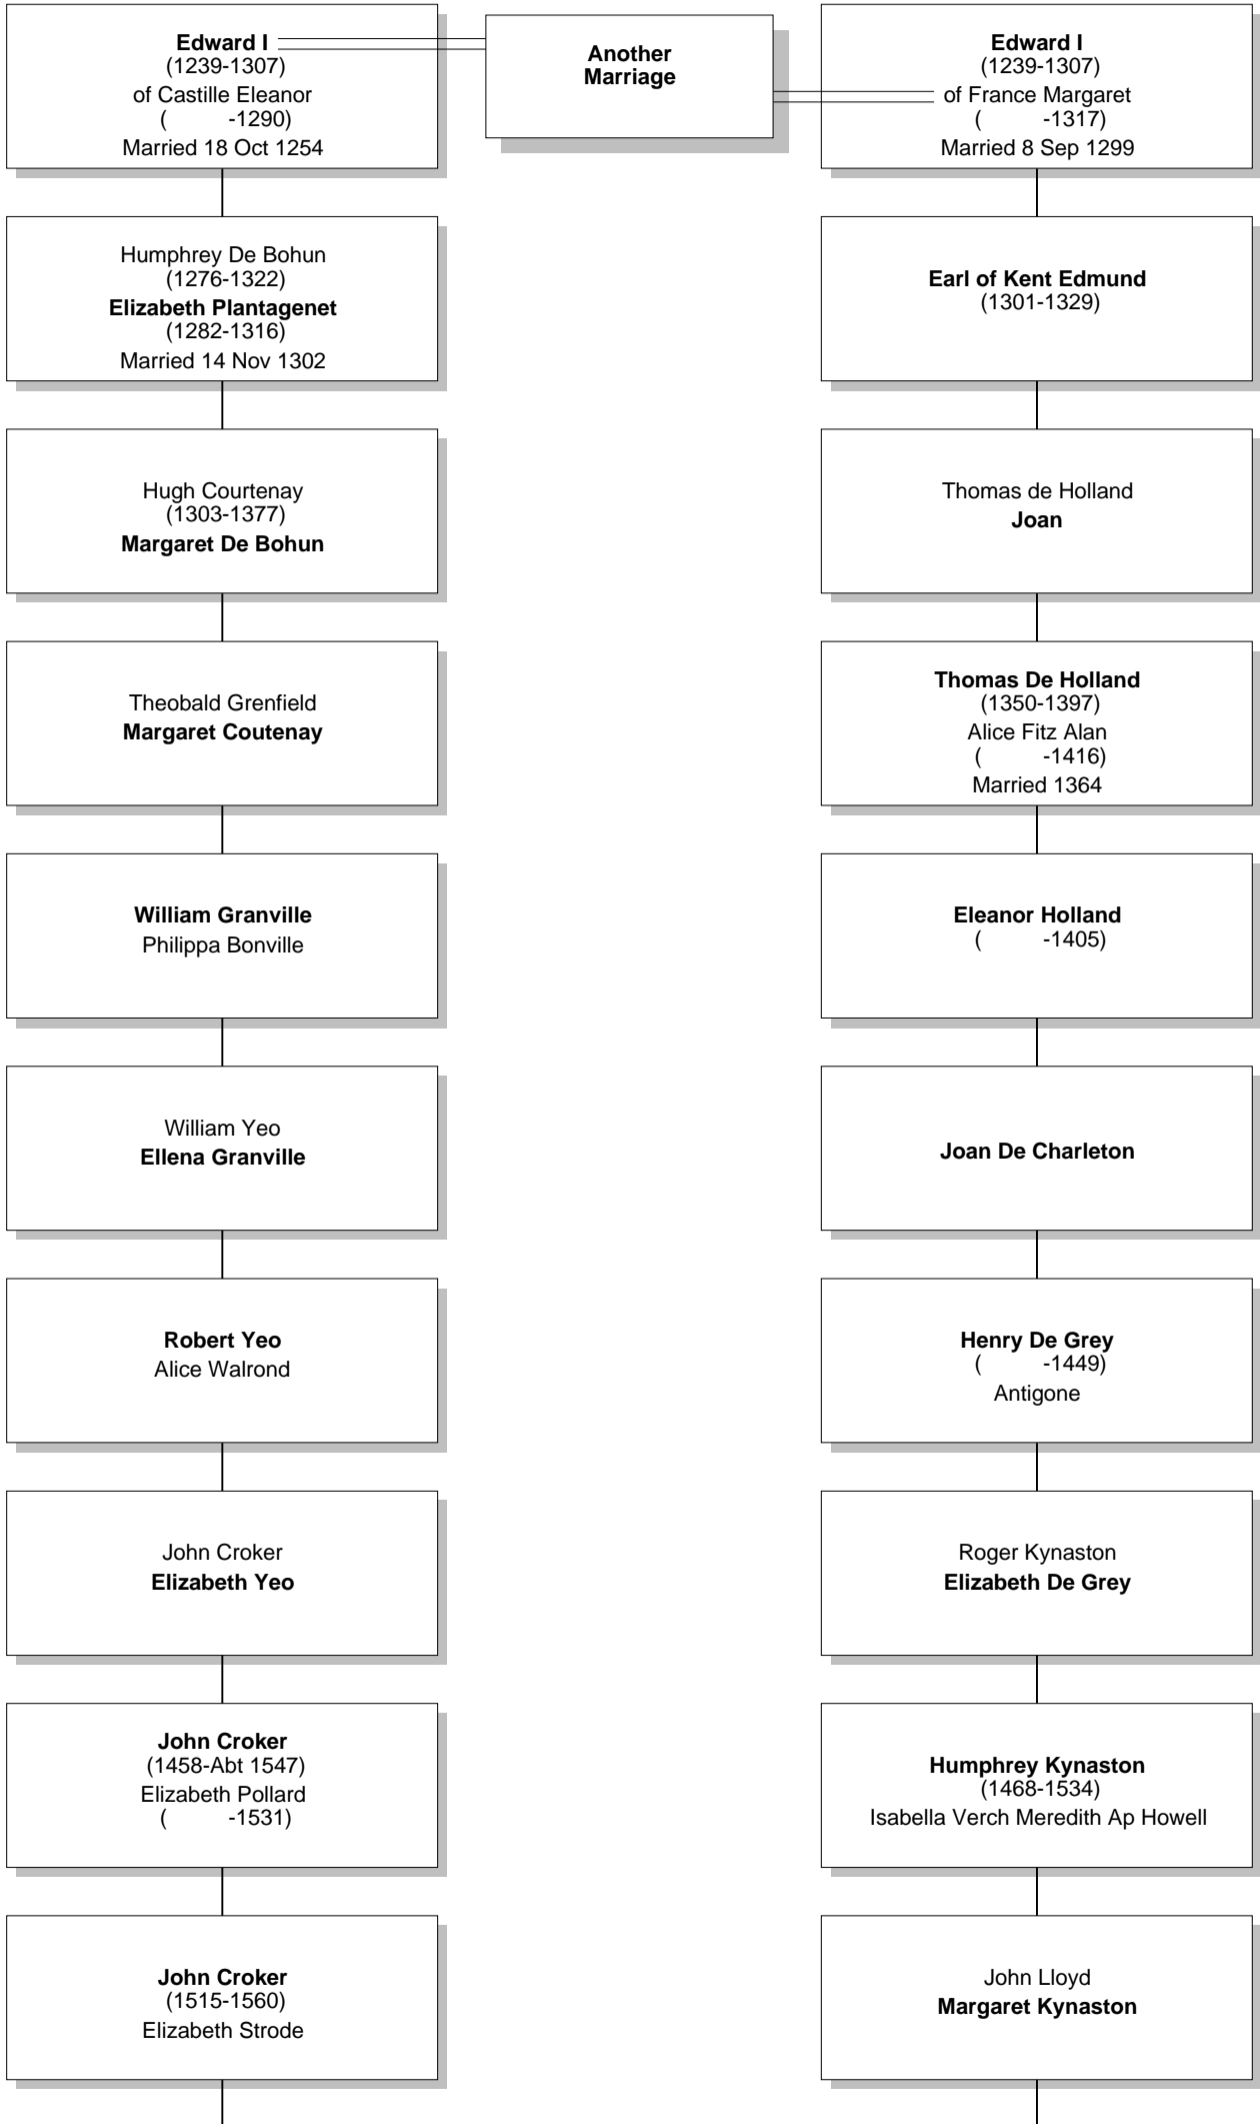

Relationship Chart

Lloyd Howard Fox is the 2nd great-grandson of Thomas Fox

Common Ancestor

Relationship Chart

Lloyd Howard Fox is the 16th cousin 4 times removed * of Thomas Fox

Common Ancestor

Edward I
(1239-1307)
of Castile Eleanor
(-1290)
Married 18 Oct 1254

John of Gaunt

William Granville
Philippa Bonville

Henry IV
(1367-1413)

William Yeo
Ellena Granville

Humphrey Plantagenet

Robert Yeo
Alice Walrond

Henry De Grey
(-1449)
Antigone

John Croker
Elizabeth Yeo

Roger Kynaston
Elizabeth De Grey

John Croker
(1458-Abt 1547)
Elizabeth Pollard
(-1531)

Humphrey Kynaston
(1468-1534)
Isabella Verch Meredith Ap Howell

John Croker
(1515-1560)
Elizabeth Strode

John Lloyd
Margaret Kynaston

Relationship Chart

Relationship Chart

Relationship Chart

Lloyd Howard Fox is the Half-16th cousin 4 times removed * of Thomas Fox

Relationship Chart

Relationship Chart

Lloyd Howard Fox
(1893-1991)