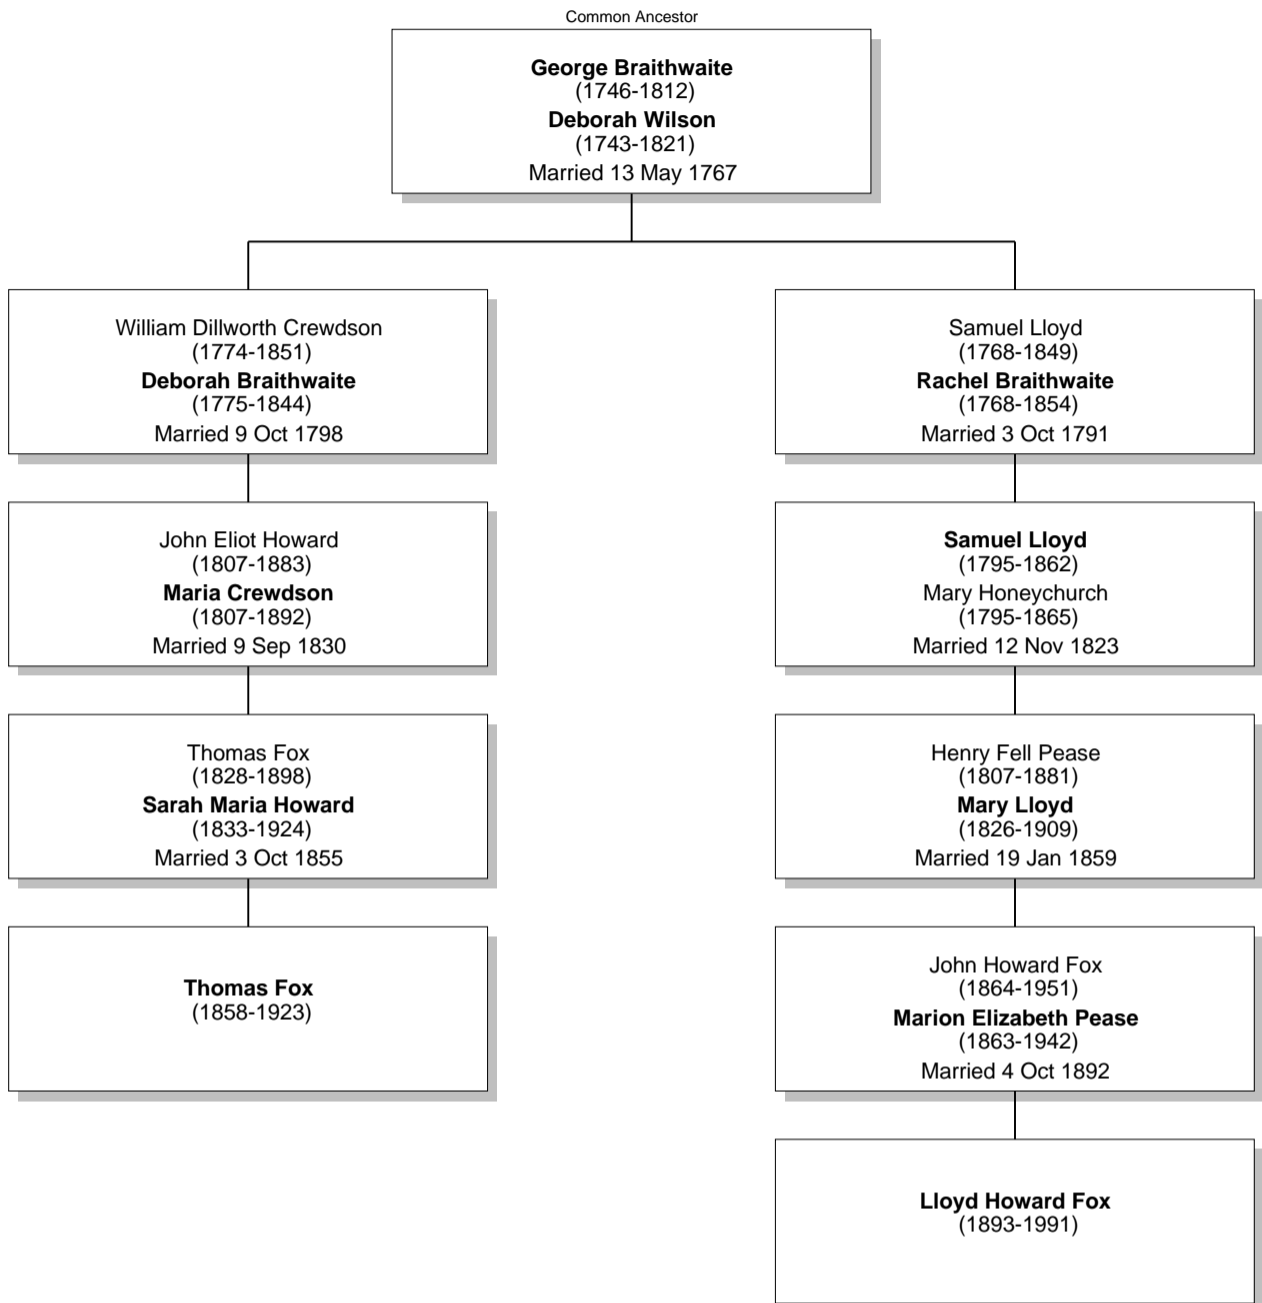

Relationship Chart

Lloyd Howard Fox is the Nephew of Thomas Fox

Relationship Chart

Lloyd Howard Fox is the 3rd cousin once removed * of Thomas Fox

Relationship Chart

Lloyd Howard Fox is the 4th cousin of Thomas Fox

Common Ancestor

Isaac Wilson
(1715-1785)
Rachel Wilson
(1720-1775)
Married 18 Feb 1740

George Braithwaite
(1746-1812)
Deborah Wilson
(1743-1821)
Married 13 May 1767

John Whitwell
(1735-1782)
Dorothy Wilson
(1741-1774)
Married 4 Feb 1765