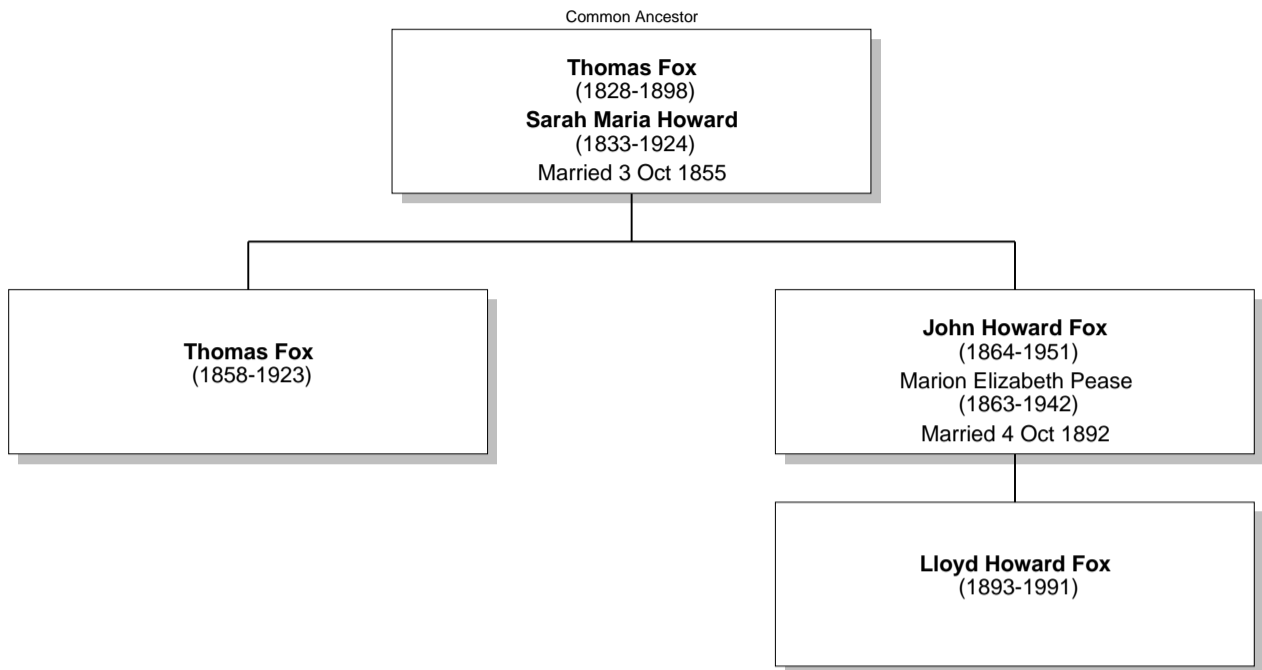

Relationship Chart

Lloyd Howard Fox is the Nephew of Thomas Fox

Relationship Chart

Lloyd Howard Fox is the 3rd cousin once removed * of Thomas Fox

Relationship Chart

Lloyd Howard Fox is the 4th cousin of Thomas Fox

Common Ancestor

Isaac Wilson
(1715-1785)
Rachel Wilson
(1720-1775)
Married 18 Feb 1740

George Braithwaite
(1746-1812)
Deborah Wilson
(1743-1821)
Married 13 May 1767

John Whitwell
(1735-1782)
Dorothy Wilson
(1741-1774)
Married 4 Feb 1765

Thomas Fox
(1858-1923)

Lloyd Howard Fox
(1893-1991)

Relationship Chart

Lloyd Howard Fox is the 5th cousin once removed * of Thomas Fox

Common Ancestor

Thomas Wilson
(1664-1719)
Rachel
(-1704)

John Crewdson
(1701-1760)
Rachel Wilson
(1698-1775)
Married 15 Dec 1724